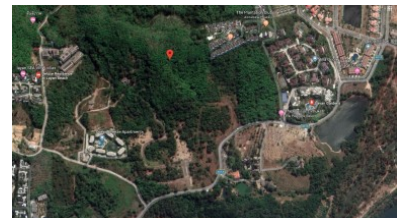

Property Detail

Price	390,880,000 THB
Location	Layan Thailand
Bedrooms	
Bathrooms	0
Land Size	33017 area
Building Size	sqm
Type	land

Description

Purchase Land in Thailand

Purchase land in Thailand with epic views of Bang Tao and Layan Beach.

This property has the electricity to the plot with an easement in place.

Purchase land in Thailand with sweeping sea views and mountain views. This is a hillside land plot

with access from the main road.