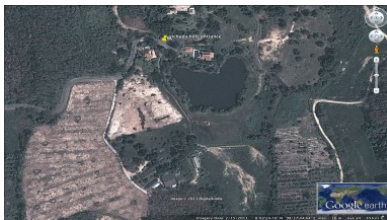

---

9 Rai Bang Tao Land Plot for Sale

Property Detail

Price	62,100,000 THB
Location	Bang Tao Thailand
Bedrooms	
Bathrooms	0
Land Size	14400 area
Building Size	sqm
Type	land

Description

Land for Sale in Phuket

9 Rai Bang Tao land plot for sale is located off Layan Soi 7 in a residential area just below the Vichuda Hills estate and La Colline.

It's about 20 minutes' drive to the airport, Layan beach (1.2 km) very secluded location but not isolated, all facilities are within 10 minutes, residential area, Laguna, Trisara, Pavillons, international schools, golf courses, Villa Market, Makro, Lotus.