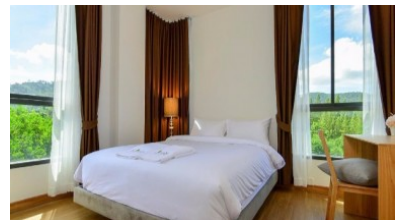

### Property Detail

Price	2,585,000 THB
Location	Bang Tao Thailand
Bedrooms	1
Bathrooms	1
Land Size	area
Building Size	33 sqm
Type	condos

### Description

Affordable Phuket one bedroom condominium for sale.

The condominium development exterior is of modern architecture and its interior has a smart Scandinavian look. Cool, sleek and woody, this project gives owners a sense of calm and tranquility.

This Phuket one bedroom condominium offers facilities including a gym so you can recharge and refresh yourself, equipped with full facilities and designed with a panoramic view. Condominium facilities also include a swimming pool, security, and parking.