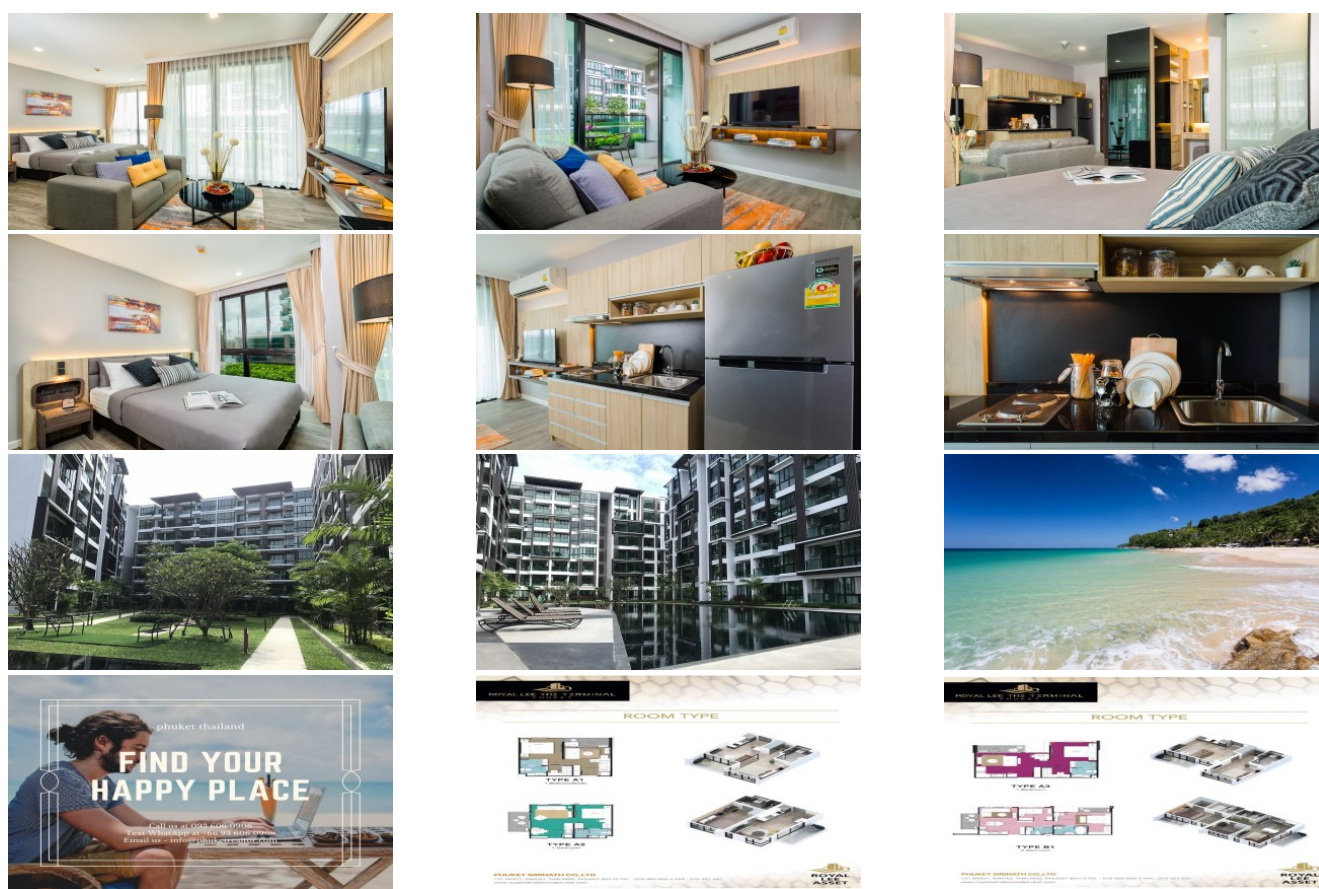

Property Detail

Price	3,228,360 THB
Location	Nai Yang Thailand
Bedrooms	1
Bathrooms	1
Land Size	area
Building Size	31 sqm
Type	condos

Description

Phuket Apartment for Sale

Experience the ultimate beach lifestyle with an apartment unit just a stone's throw away from Nai Yang Beach and conveniently located just 5 minutes from the airport.

With this apartment, you'll never have to worry about missing your flight again. The proximity to the airport makes it easy to catch your flight, even if you need to leave at a moment's notice.

The apartments themselves boast good-sized balconies and large common area swimming pools perfect for relaxation and unwinding after a day at the beach.