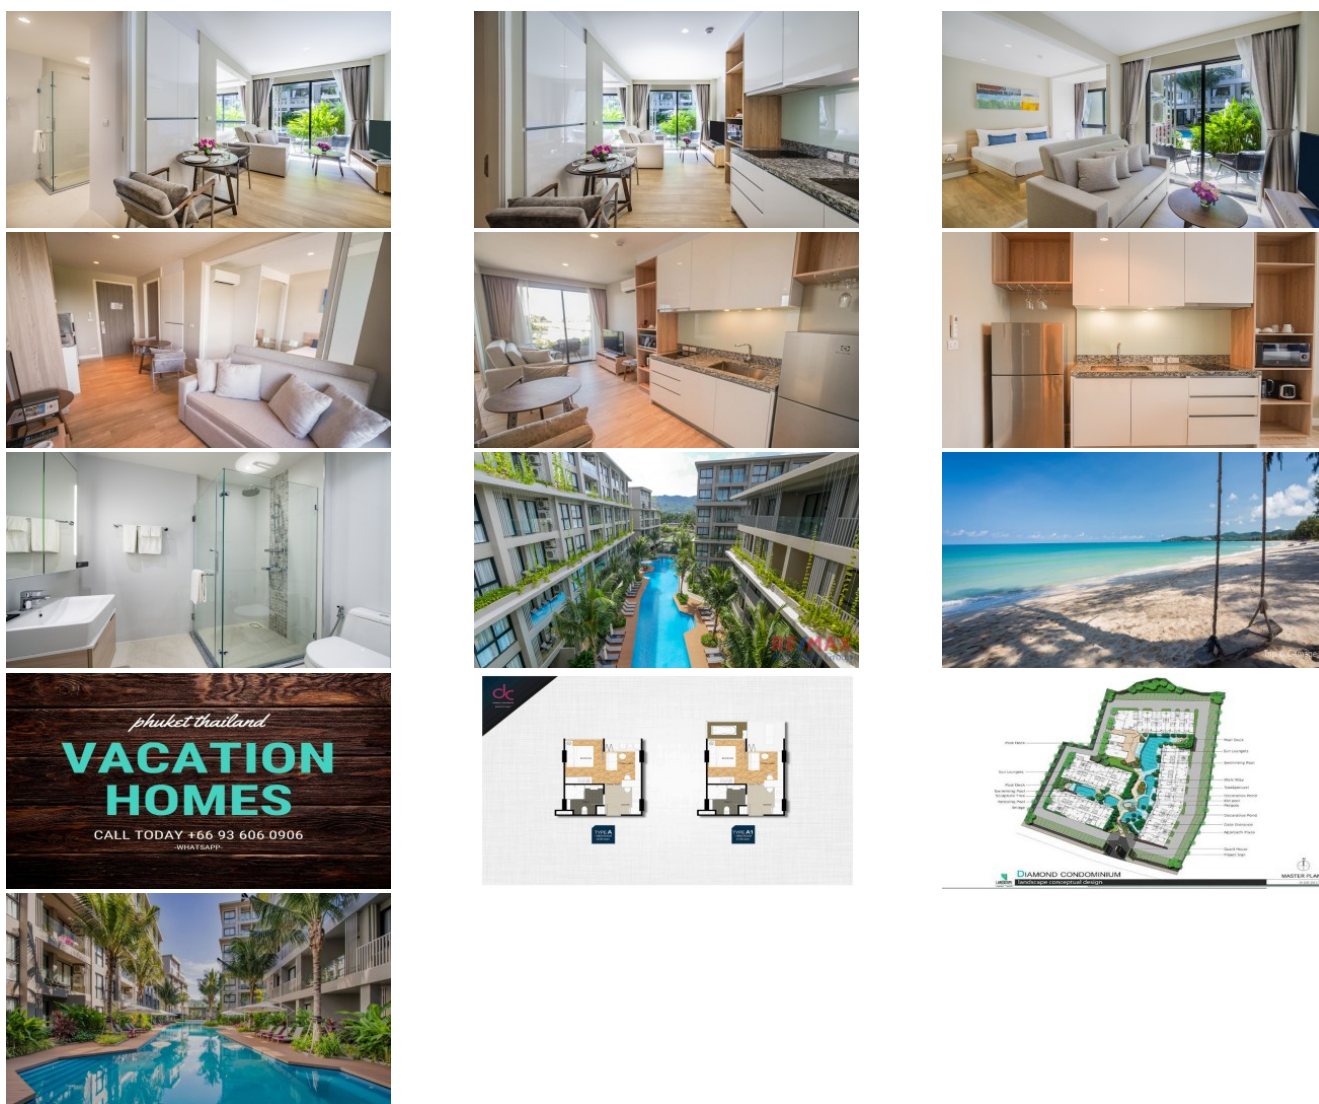

## Bang Tao Beach | Phuket Condominium for Sale | Completed Unit!

## Property Detail

Price	4,990,000 THB
Location	Bang Tao Thailand
Bedrooms	1
Bathrooms	1

Land Size	area
Building Size	33 sqm
Type	condos

---

### Phuket Condominium for Sale

Experience the ultimate coastal lifestyle with this enticing foreign freehold condominium, located just a short stroll away from the beach. Welcome to the captivating Bang Tao condominium for sale, nestled within a thoughtfully designed development featuring four separate buildings surrounding a central swimming pool, all set amidst beautifully landscaped grounds.

Indulge in a relaxed and comfortable lifestyle, immersing yourself in the tranquil ambiance of coastal living at its finest. This remarkable development offers the perfect balance of serenity and convenience, allowing you to fully embrace the joys of beachside living.