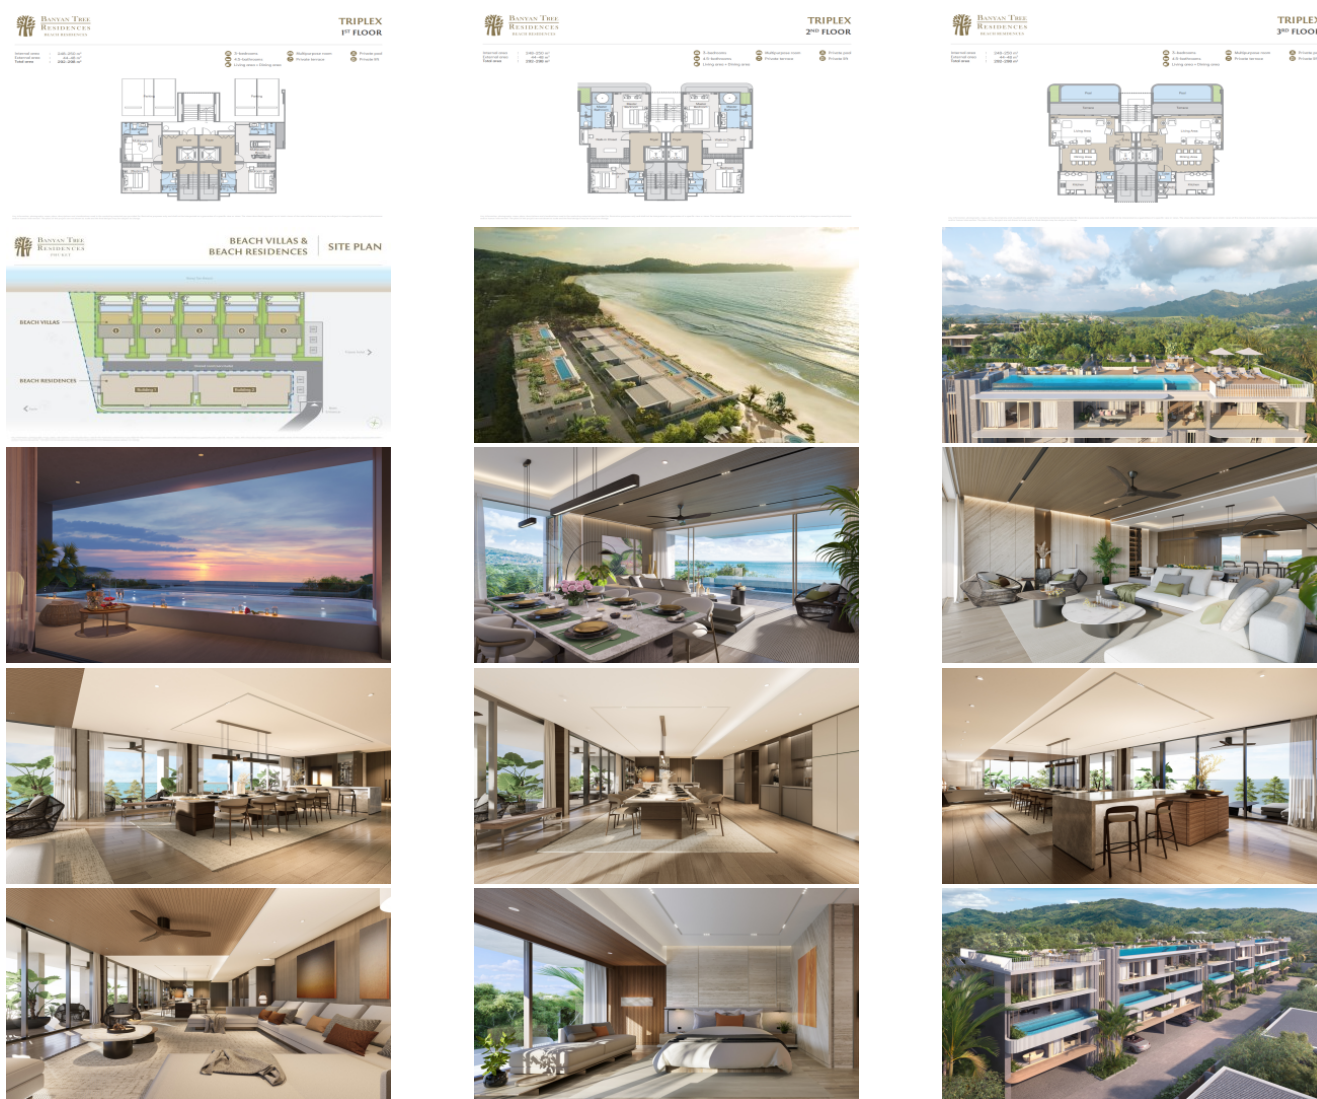

Banyan Tree Beach Residences | Beachfront Living | Early Bird Pricing!

Property Detail

Price	109,900,000 THB
Location	Bang Tao Thailand
Bedrooms	3
Bathrooms	3

Land Size	area
Building Size	292 sqm
Type	condos

Description

Banyan Tree Beach Residences Varuna

Immerse yourself in the epitome of opulent living at Banyan Tree Beach Residences Varuna, nestled within the prestigious and award-winning Laguna Phuket. Revel in the serene sea views and absolute seclusion, as these luxurious condominiums are gracefully positioned between the enchanting Andaman Sea and verdant jungle-clad mountains.

Discover the contemporary allure of these refined three-bedroom condominiums, meticulously crafted to embody a lifestyle of grace and refinement. This is a rare chance to own your Signature Luxury Villa, complemented by top-tier services and management from the esteemed Banyan Tree.