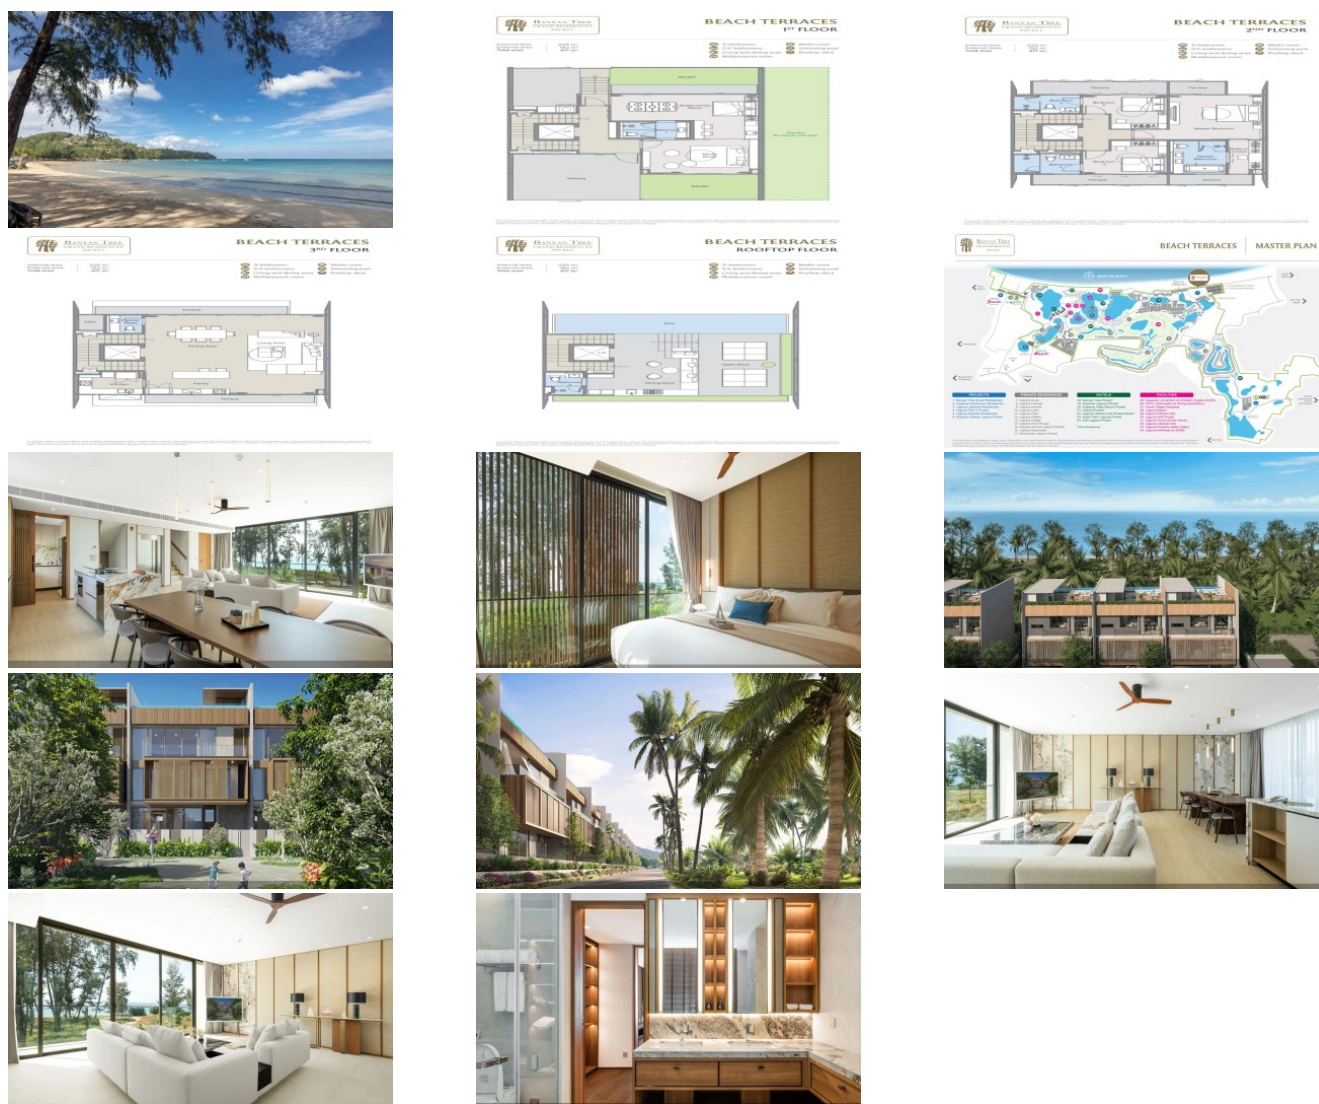

## Property Detail

Price	121,000,000 THB
Location	Bang Tao Thailand
Bedrooms	3
Bathrooms	3

Land Size	215 area
Building Size	468 sqm
Type	villa

---

### Banyan Tree Beach Residences Nammu

Framed by the fine white sand of Bang Tao Beach and the Andaman Sea to the west and jungle-covered mountains to the east, these beach terrace residences are discretely situated within the private gated resort community of a world-renowned and award-winning home of multiple international events, Laguna Phuket.

This Banyan Tree grand residence is a beach villa with a pool and ample living areas furnished with tropical-friendly materials, private patios for divine entertaining, spacious bathrooms, and fully equipped kitchens sure to please.

The three-bedroom beach villas are elegant and built in a modern contemporary architectural style providing absolute privacy and tranquil seclusion.

Only a few who visit Banyan Tree would ever choose to leave. Even fewer will be able to resist making the experience a permanent part of their lifestyle.