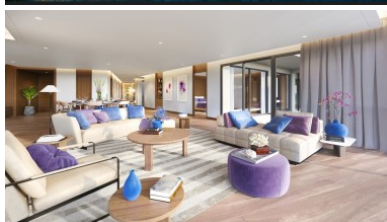

Banyan Tree Phuket Sea View Condominiums for Sale | Alluring Pleasure

ON SALE

FIND YOUR HAPPY PLACE

PHUKET THAILAND

Contact Us:
+66 93 606 0906
info@phuketrealtor.com

SEAVIEW RESIDENCES TYPE B1

SEAVIEW RESIDENCES TYPE A1

SEAVIEW RESIDENCES TYPE A2

SEAVIEW RESIDENCES TYPE B1

SEAVIEW RESIDENCES TYPE B2

SEAVIEW RESIDENCES TYPE C2