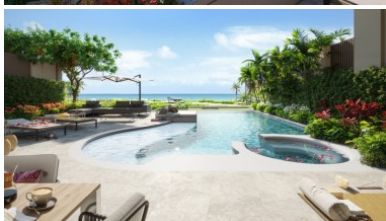

Banyan Tree Phuket Sea View Condominiums for Sale | Alluring Pleasure

ON SALE

FIND YOUR HAPPY PLACE

PHUKET THAILAND

Contact Us:
+66 93 606 0906
info@phuketrealtor.com

SEAVIEW RESIDENCES TYPE B1

SEAVIEW RESIDENCES TYPE A1

SEAVIEW RESIDENCES TYPE A2

SEAVIEW RESIDENCES TYPE B1

SEAVIEW RESIDENCES TYPE B2

SEAVIEW RESIDENCES TYPE C2