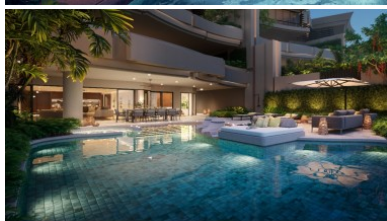

Banyan Tree Phuket Sea View Condominiums for Sale | Alluring Pleasure

ON SALE

FIND YOUR HAPPY PLACE

PHUKET THAILAND

Contact Us:
+66 93 606 0906
info@phuketrealtor.com

SEAVIEW RESIDENCES TYPE B1

SEAVIEW RESIDENCES TYPE A1

SEAVIEW RESIDENCES TYPE A2

SEAVIEW RESIDENCES TYPE B1

SEAVIEW RESIDENCES TYPE B2

SEAVIEW RESIDENCES TYPE C2