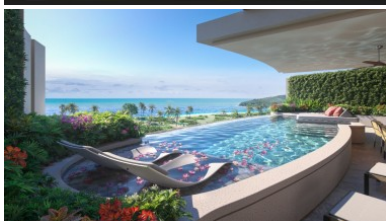

Banyan Tree Phuket Sea View Condominiums for Sale | Alluring Pleasure

ON SALE

FIND YOUR HAPPY PLACE

PHUKET THAILAND

Contact Us:
+66 93 606 0906
info@phuketrealtor.com

SEAVIEW RESIDENCES TYPE B1

SEAVIEW RESIDENCES TYPE A1

SEAVIEW RESIDENCES TYPE A2

SEAVIEW RESIDENCES TYPE B1

SEAVIEW RESIDENCES TYPE B2

SEAVIEW RESIDENCES TYPE C2