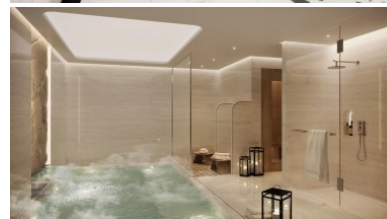

## Property Detail

Price	7,668,000 THB
Location	Bang Tao Thailand
Bedrooms	1
Bathrooms	1
Land Size	area
Building Size	54 sqm
Type	condos

## Beach Apartment for Sale

Discover your new home in paradise at The Title Legendary, an affordable beach apartment development that offers the perfect combination of comfort, style, and convenience. This development boasts an array of attractive facilities and a prime location just a short walk from the pristine Bang Tao Beach in Phuket.

This upcoming brand new condominiums feature 1 and 2-bedroom layouts, with sizes ranging from 31 to 94 sq.m. Each unit comes equipped with a kitchen, separate bedroom, living/dining area, bathroom, and private balcony, providing ample space for relaxation and entertainment.

Enjoy an array of world-class facilities, including multiple swimming pools, a fitness room, a sauna, and a kid's club. A reception and lobby, 24-hour security, and parking ensure that you can relax and enjoy your new home with peace of mind.