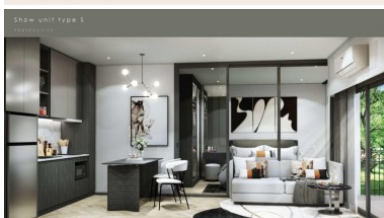

## Property Detail

Price	7,668,000 THB
Location	Bang Tao Thailand
Bedrooms	1
Bathrooms	1
Land Size	area
Building Size	54 sqm
Type	condos

This upcoming brand new condominiums feature 1 and 2-bedroom layouts, with sizes ranging from 31 to 94 sq.m. Each unit comes equipped with a kitchen, separate bedroom, living/dining area, bathroom, and private balcony, providing ample space for relaxation and entertainment.