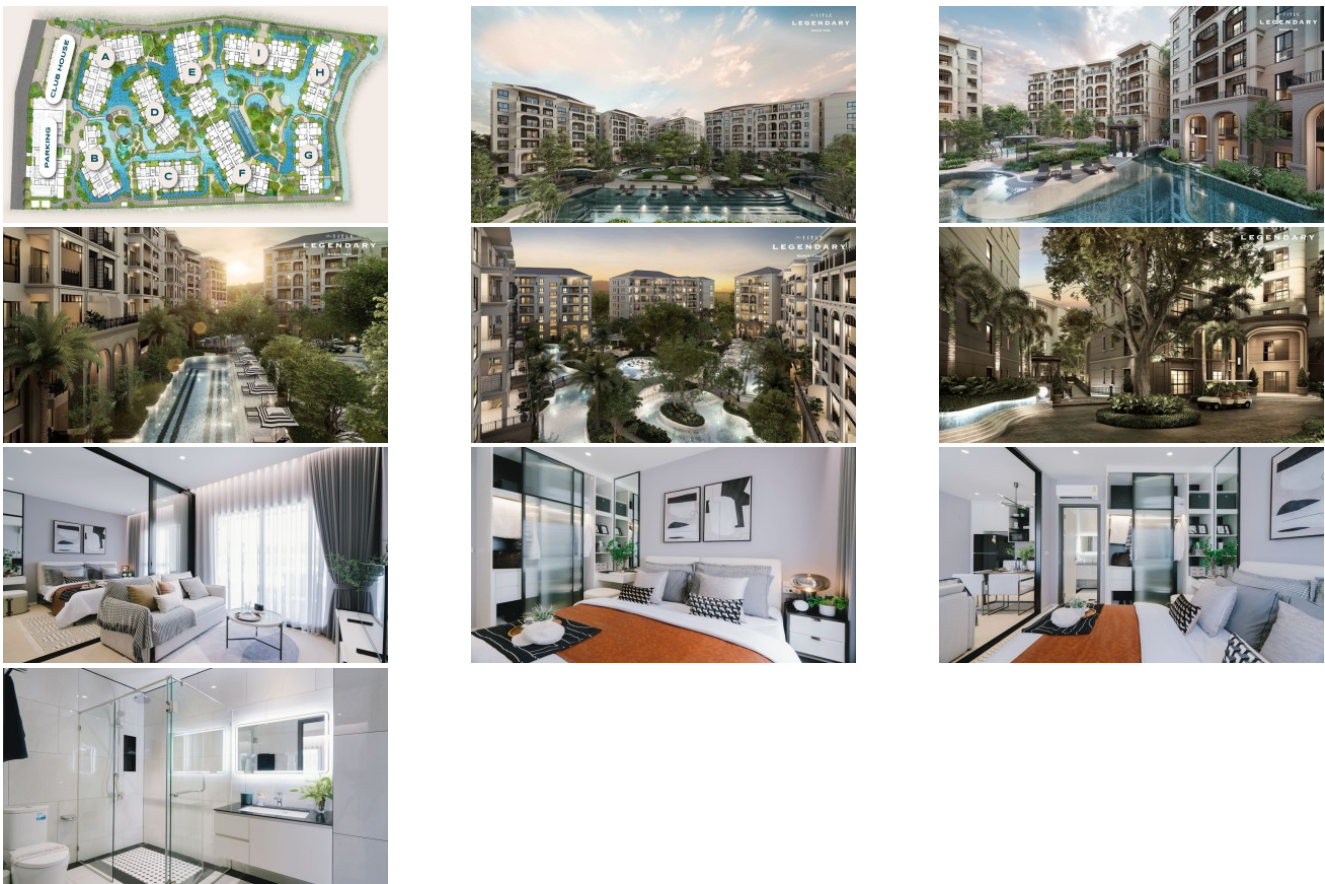

Property Detail

Price	6,858,900 THB
Location	Bang Tao Thailand
Bedrooms	1
Bathrooms	1
Land Size	area
Building Size	50 sqm
Type	condos

Description

Beach Apartment for Sale

Discover your new home in paradise at The Title Legendary, an affordable beach apartment development that offers the perfect combination of comfort, style, and convenience. This development boasts an array of attractive facilities and a prime location just a short walk from the pristine Bang Tao Beach in Phuket.

This upcoming brand new condominiums feature 1 and 2-bedroom layouts, with sizes ranging from 31 to 94 sq.m. Each unit comes equipped with a kitchen, separate bedroom, living/dining area, bathroom, and private balcony, providing ample space for relaxation and entertainment.

Showroom: Available now for inspections.

Promotion: Free Furniture

Enjoy an array of world-class facilities, including multiple swimming pools, a fitness room, a sauna, and a kid's club. A reception and lobby, 24-hour security, and parking ensure that you can relax and enjoy your new home with peace of mind.