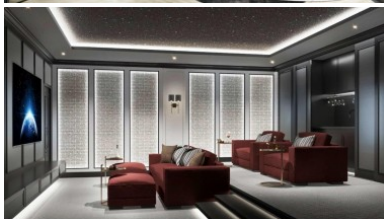

Beach Apartment For Sale | The Title Legendary | Payment Plans!

Property Detail

Price	7,668,000 THB
Location	Bang Tao Thailand
Bedrooms	1
Bathrooms	1
Land Size	area
Building Size	54 sqm
Type	condos