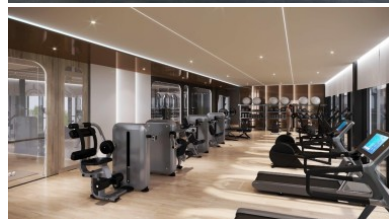

Beach Apartment For Sale | The Title Legendary | Payment Plans!

Property Detail

Price	7,668,000 THB
Location	Bang Tao Thailand
Bedrooms	1
Bathrooms	1
Land Size	area
Building Size	54 sqm
Type	condos