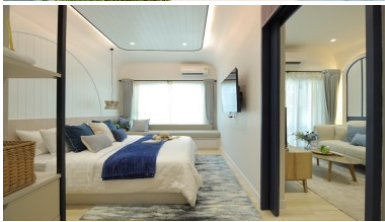

UNIT PLAN | 1 BEDROOM S | 26-28 SQ.M.

REMARK: A = POOL ACCESS
 B = EXTRA BALCONY

UNIT PLAN | 1 BEDROOM M | 30-32 SQ.M.

REMARK: A = POOL ACCESS
 B = EXTRA BALCONY

UNIT PLAN | 1 BEDROOM L | 36-39 SQ.M.

REMARK: A = POOL ACCESS
 B = EXTRA BALCONY

UNIT PLAN | 2 BEDROOM S | 56-58 SQ.M.

REMARK: A = POOL ACCESS
 B = EXTRA BALCONY

Property Detail

Price	4,181,000 THB
Location	Nai Yang Thailand
Bedrooms	1
Bathrooms	1
Land Size	area
Building Size	37 sqm
Type	condos