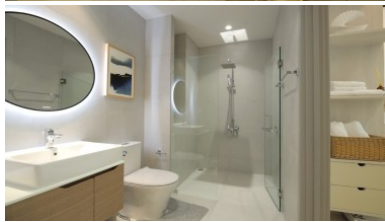

Beach Condominium for Sale in Phuket Thailand | Payment Plans

UNIT PLAN | 1 BEDROOM S | 26-28 SQ.M.

REMARK: A = POOL ACCESS
B = EXTRA BALCONY

UNIT PLAN | 1 BEDROOM M | 30-32 SQ.M.

REMARK: A = POOL ACCESS
B = EXTRA BALCONY

UNIT PLAN | 1 BEDROOM L | 36-39 SQ.M.

REMARK: A = POOL ACCESS
B = EXTRA BALCONY

UNIT PLAN | 2 BEDROOM S | 56-58 SQ.M.

REMARK: A = POOL ACCESS
B = EXTRA BALCONY