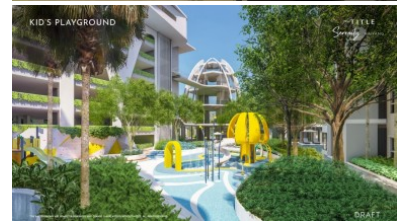

Beach Condominium for Sale in Phuket Thailand | Payment Plans

UNIT PLAN | 1 BEDROOM S | 26-28 SQ.M.

REMARK: A = POOL ACCESS
B = EXTRA BALCONY

UNIT PLAN | 1 BEDROOM M | 30-32 SQ.M.

REMARK: A = POOL ACCESS
B = EXTRA BALCONY

UNIT PLAN | 1 BEDROOM L | 36-39 SQ.M.

REMARK: A = POOL ACCESS
B = EXTRA BALCONY

UNIT PLAN | 2 BEDROOM S | 56-58 SQ.M.

REMARK: A = POOL ACCESS
B = EXTRA BALCONY