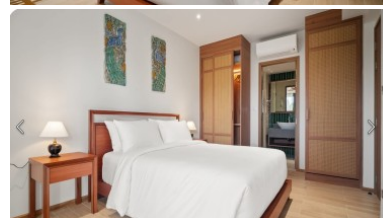

Property Detail

Price	22,500,000 THB
Location	Bang Tao Thailand
Bedrooms	2
Bathrooms	2
Land Size	area
Building Size	99 sqm
Type	condos

Description

Laguna Beach Residence

Looking for a resort-style condominium just steps from the stunning Bang Tao Beach in Phuket, Thailand? Look no further than Laguna Beach Residence Reef - a development catering to buyers

This two-bedroom unit features a large fully enclosed and air-conditioned balcony (upgrade). Enjoy open-plan living, en-suite bathrooms, and privacy in this seaside condominium.

Looking for top-notch amenities? Look no further than Laguna Beach Residences Reef. Take a dip in the rooftop infinity swimming pool, work out in the open-air gym, or enjoy rooftop gardens and terraces. Unique rooftop sky pools, gardens, and recreation areas including a yoga lawn, jogging track, and BBQ areas are also available.