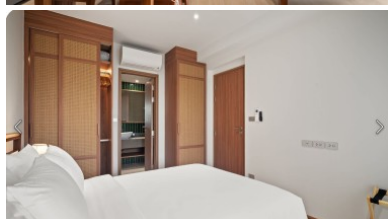

Property Detail

Price	22,500,000 THB
Location	Bang Tao Thailand
Bedrooms	2
Bathrooms	2
Land Size	area
Building Size	99 sqm
Type	condos

Description

Laguna Beach Residence Reef

Looking for a resort-style condominium just steps from the stunning Bang Tao Beach in Phuket, Thailand? Look no further than Laguna Beach Residence Reef - a development catering to buyers

This two-bedroom unit features a large fully enclosed and air-conditioned balcony (upgrade). Enjoy open-plan living, en-suite bathrooms, and privacy in this seaside condominium.

Looking for top-notch amenities? Look no further than Laguna Beach Residences Reef. Take a dip in the rooftop infinity swimming pool, work out in the open-air gym, or enjoy rooftop gardens and terraces. Unique rooftop sky pools, gardens, and recreation areas including a yoga lawn, jogging track, and BBQ areas are also available.