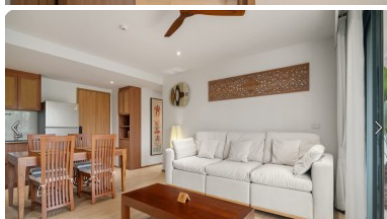

Property Detail

Price	22,500,000 THB
Location	Bang Tao Thailand
Bedrooms	2
Bathrooms	2
Land Size	area
Building Size	99 sqm
Type	condos

Description

Laguna Beach Residence

Looking for a resort-style condominium just steps from the stunning Bang Tao Beach in Phuket, Thailand? Look no further than Laguna Beach Residence Reef - a development catering to buyers

This two-bedroom unit features a large fully enclosed and air-conditioned balcony (upgrade). Enjoy open-plan living, en-suite bathrooms, and privacy in this seaside condominium.

Looking for top-notch amenities? Look no further than Laguna Beach Residences Reef. Take a dip in the rooftop infinity swimming pool, work out in the open-air gym, or enjoy rooftop gardens and terraces. Unique rooftop sky pools, gardens, and recreation areas including a yoga lawn, jogging track, and BBQ areas are also available.