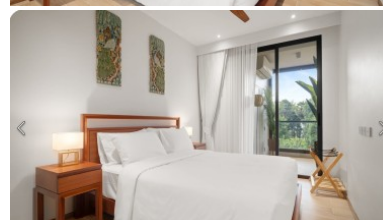

Property Detail

Price	22,500,000 THB
Location	Bang Tao Thailand
Bedrooms	2
Bathrooms	2
Land Size	area
Building Size	99 sqm
Type	condos

Description

Laguna Beach Residence

Looking for a resort-style condominium just steps from the stunning Bang Tao Beach in Phuket, Thailand? Look no further than Laguna Beach Residence Reef - a development catering to buyers

This two-bedroom unit features a large fully enclosed and air-conditioned balcony (upgrade). Enjoy open-plan living, en-suite bathrooms, and privacy in this seaside condominium.

Looking for top-notch amenities? Look no further than Laguna Beach Residences Reef. Take a dip in the rooftop infinity swimming pool, work out in the open-air gym, or enjoy rooftop gardens and terraces. Unique rooftop sky pools, gardens, and recreation areas including a yoga lawn, jogging track, and BBQ areas are also available.