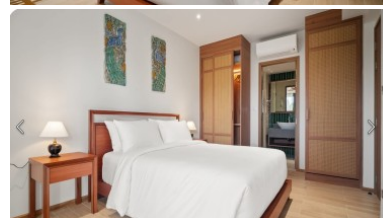

Property Detail

Price	22,500,000 THB
Location	Bang Tao Thailand
Bedrooms	2
Bathrooms	2
Land Size	area
Building Size	99 sqm
Type	condos

Description

Laguna Beach Residence Reef

Looking for a resort-style condominium just steps from the stunning Bang Tao Beach in Phuket, Thailand? Look no further than Laguna Beach Residence Reef - a development catering to buyers

This two-bedroom unit features a large fully enclosed and air-conditioned balcony (upgrade). Enjoy open-plan living, en-suite bathrooms, and privacy in this seaside condominium.

Looking for top-notch amenities? Look no further than Laguna Beach Residences Reef. Take a dip in the rooftop infinity swimming pool, work out in the open-air gym, or enjoy rooftop gardens and terraces. Unique rooftop sky pools, gardens, and recreation areas including a yoga lawn, jogging track, and BBQ areas are also available.