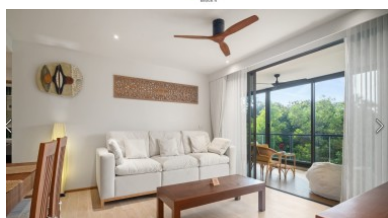

Property Detail

Price	22,500,000 THB
Location	Bang Tao Thailand
Bedrooms	2
Bathrooms	2
Land Size	area
Building Size	99 sqm
Type	condos

Description

Laguna Beach Residence

Looking for a resort-style condominium just steps from the stunning Bang Tao Beach in Phuket, Thailand? Look no further than Laguna Beach Residence Reef - a development catering to buyers

This two-bedroom unit features a large fully enclosed and air-conditioned balcony (upgrade). Enjoy open-plan living, en-suite bathrooms, and privacy in this seaside condominium.

Looking for top-notch amenities? Look no further than Laguna Beach Residences Reef. Take a dip in the rooftop infinity swimming pool, work out in the open-air gym, or enjoy rooftop gardens and terraces. Unique rooftop sky pools, gardens, and recreation areas including a yoga lawn, jogging track, and BBQ areas are also available.