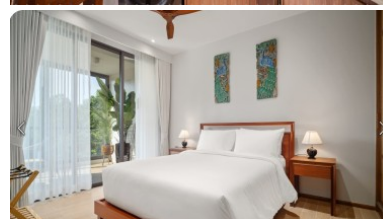

Property Detail

Price	22,500,000 THB
Location	Bang Tao Thailand
Bedrooms	2
Bathrooms	2
Land Size	area
Building Size	99 sqm
Type	condos

Description

Laguna Beach Residence Reef

Looking for a resort-style condominium just steps from the stunning Bang Tao Beach in Phuket, Thailand? Look no further than Laguna Beach Residence Reef - a development catering to buyers

This two-bedroom unit features a large fully enclosed and air-conditioned balcony (upgrade). Enjoy open-plan living, en-suite bathrooms, and privacy in this seaside condominium.

Looking for top-notch amenities? Look no further than Laguna Beach Residences Reef. Take a dip in the rooftop infinity swimming pool, work out in the open-air gym, or enjoy rooftop gardens and terraces. Unique rooftop sky pools, gardens, and recreation areas including a yoga lawn, jogging track, and BBQ areas are also available.