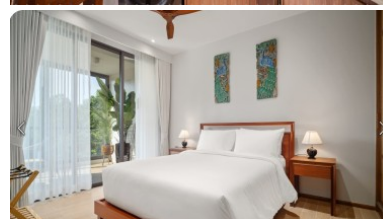

Property Detail

Price	22,500,000 THB
Location	Bang Tao Thailand
Bedrooms	2
Bathrooms	2
Land Size	area
Building Size	99 sqm
Type	condos

Description

Laguna Beach Residence

Looking for a resort-style condominium just steps from the stunning Bang Tao Beach in Phuket, Thailand? Look no further than Laguna Beach Residence Reef - a development catering to buyers

This two-bedroom unit features a large fully enclosed and air-conditioned balcony (upgrade). Enjoy open-plan living, en-suite bathrooms, and privacy in this seaside condominium.

Looking for top-notch amenities? Look no further than Laguna Beach Residences Reef. Take a dip in the rooftop infinity swimming pool, work out in the open-air gym, or enjoy rooftop gardens and terraces. Unique rooftop sky pools, gardens, and recreation areas including a yoga lawn, jogging track, and BBQ areas are also available.