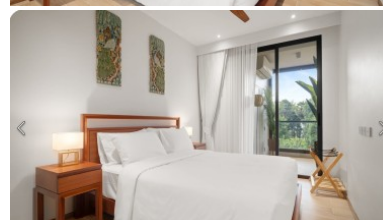

Property Detail

Price	22,500,000 THB
Location	Bang Tao Thailand
Bedrooms	2
Bathrooms	2
Land Size	area
Building Size	99 sqm
Type	condos

Description

Laguna Beach Residence Reef

Looking for a resort-style condominium just steps from the stunning Bang Tao Beach in Phuket, Thailand? Look no further than Laguna Beach Residence Reef - a development catering to buyers

This two-bedroom unit features a large fully enclosed and air-conditioned balcony (upgrade). Enjoy open-plan living, en-suite bathrooms, and privacy in this seaside condominium.

Looking for top-notch amenities? Look no further than Laguna Beach Residences Reef. Take a dip in the rooftop infinity swimming pool, work out in the open-air gym, or enjoy rooftop gardens and terraces. Unique rooftop sky pools, gardens, and recreation areas including a yoga lawn, jogging track, and BBQ areas are also available.