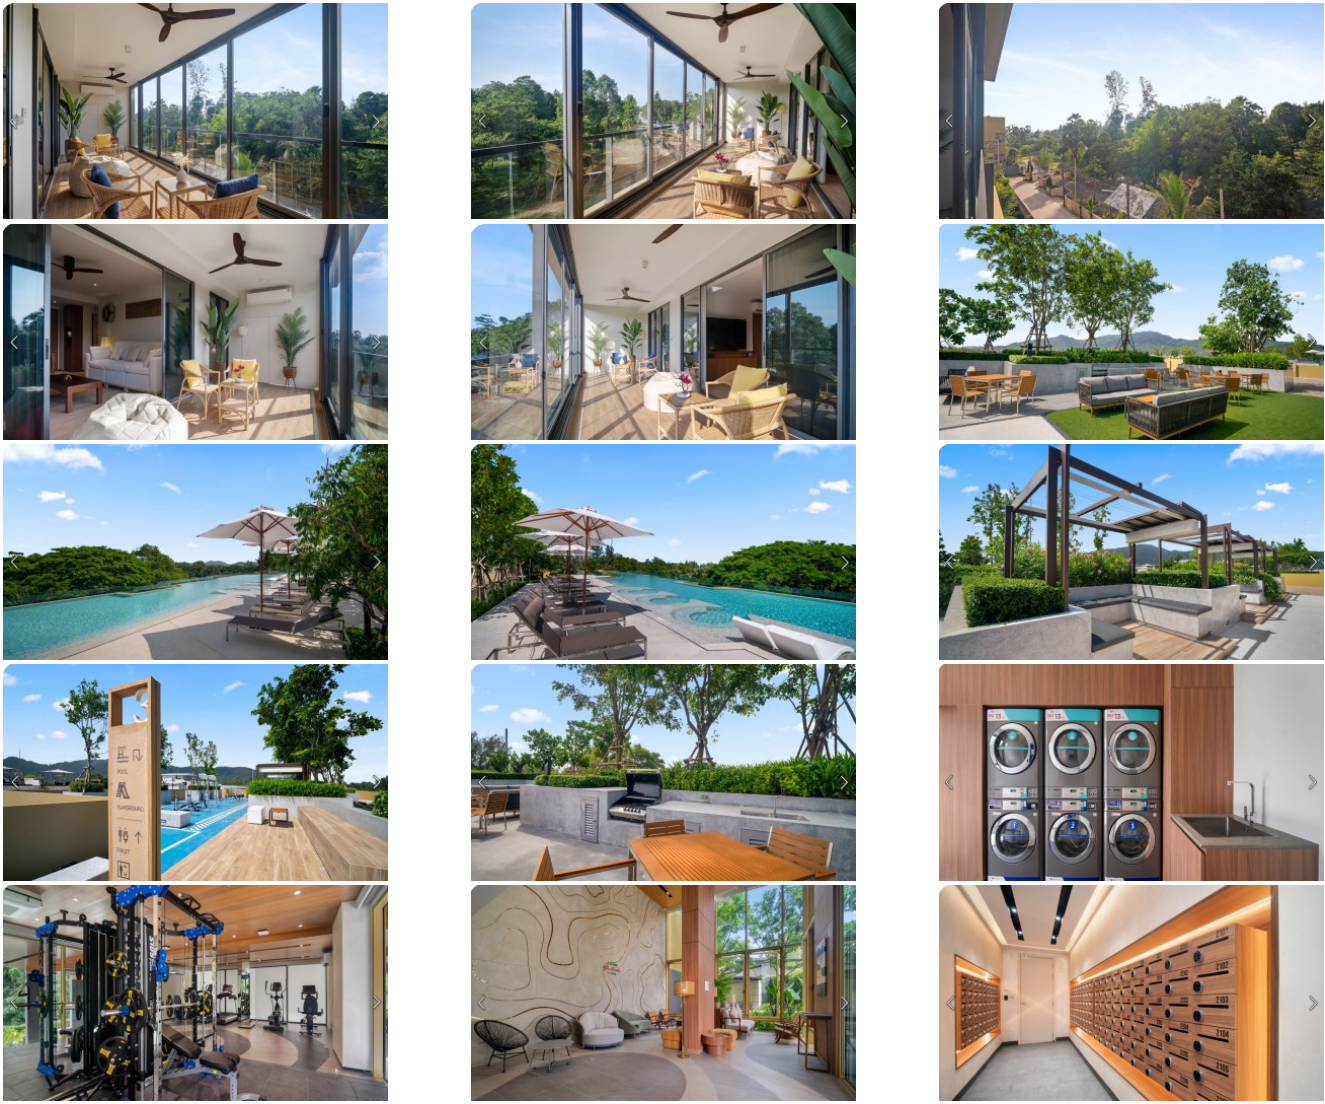

Property Detail

Price	22,500,000 THB
Location	Bang Tao Thailand
Bedrooms	2
Bathrooms	2
Land Size	area
Building Size	99 sqm
Type	condos

Description

Laguna Beach Residence

Looking for a resort-style condominium just steps from the stunning Bang Tao Beach in Phuket, Thailand? Look no further than Laguna Beach Residence Reef - a development catering to buyers

This is a 4th-floor unit with plenty of natural light and your opportunity to own a sea-view unit in a sold-out development.

Developed and designed by the legendary Laguna Phuket, this new addition is sure to please with its five-story building and superb location.

This two-bedroom unit features a large fully enclosed and air-conditioned balcony (upgrade). Enjoy open-plan living, en-suite bathrooms, and privacy in this seaside condominium.

Looking for top-notch amenities? Look no further than Laguna Beach Residences Reef. Take a dip in the rooftop infinity swimming pool, work out in the open-air gym, or enjoy rooftop gardens and terraces. Unique rooftop sky pools, gardens, and recreation areas including a yoga lawn, jogging track, and BBQ areas are also available.