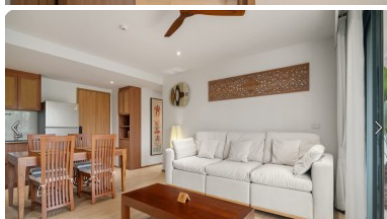

Property Detail

Price	22,500,000 THB
Location	Bang Tao Thailand
Bedrooms	2
Bathrooms	2
Land Size	area
Building Size	99 sqm
Type	condos

Description

Laguna Beach Residence Reef

Looking for a resort-style condominium just steps from the stunning Bang Tao Beach in Phuket, Thailand? Look no further than Laguna Beach Residence Reef - a development catering to buyers

This two-bedroom unit features a large fully enclosed and air-conditioned balcony (upgrade). Enjoy open-plan living, en-suite bathrooms, and privacy in this seaside condominium.

Looking for top-notch amenities? Look no further than Laguna Beach Residences Reef. Take a dip in the rooftop infinity swimming pool, work out in the open-air gym, or enjoy rooftop gardens and terraces. Unique rooftop sky pools, gardens, and recreation areas including a yoga lawn, jogging track, and BBQ areas are also available.