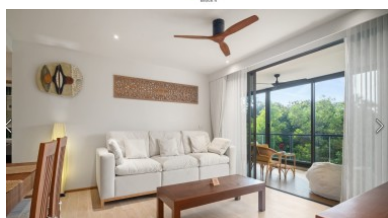

Property Detail

Price	22,500,000 THB
Location	Bang Tao Thailand
Bedrooms	2
Bathrooms	2
Land Size	area
Building Size	99 sqm
Type	condos

Description

Laguna Beach Residence Reef

Looking for a resort-style condominium just steps from the stunning Bang Tao Beach in Phuket, Thailand? Look no further than Laguna Beach Residence Reef - a development catering to buyers

This two-bedroom unit features a large fully enclosed and air-conditioned balcony (upgrade). Enjoy open-plan living, en-suite bathrooms, and privacy in this seaside condominium.

Looking for top-notch amenities? Look no further than Laguna Beach Residences Reef. Take a dip in the rooftop infinity swimming pool, work out in the open-air gym, or enjoy rooftop gardens and terraces. Unique rooftop sky pools, gardens, and recreation areas including a yoga lawn, jogging track, and BBQ areas are also available.