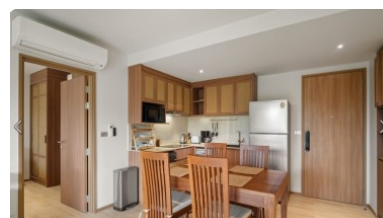

Property Detail

Price	22,500,000 THB
Location	Bang Tao Thailand
Bedrooms	2
Bathrooms	2
Land Size	area
Building Size	99 sqm
Type	condos

Description

Laguna Beach Residence Reef

Looking for a resort-style condominium just steps from the stunning Bang Tao Beach in Phuket, Thailand? Look no further than Laguna Beach Residence Reef - a development catering to buyers