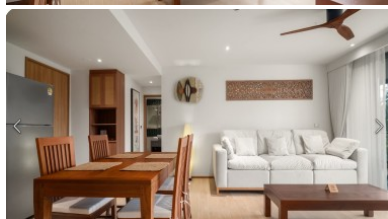

Property Detail

Price	22,500,000 THB
Location	Bang Tao Thailand
Bedrooms	2
Bathrooms	2
Land Size	area
Building Size	99 sqm
Type	condos

Description

Laguna Beach Residence

Looking for a resort-style condominium just steps from the stunning Bang Tao Beach in Phuket, Thailand? Look no further than Laguna Beach Residence Reef - a development catering to buyers

This two-bedroom unit features a large fully enclosed and air-conditioned balcony (upgrade). Enjoy open-plan living, en-suite bathrooms, and privacy in this seaside condominium.

Looking for top-notch amenities? Look no further than Laguna Beach Residences Reef. Take a dip in the rooftop infinity swimming pool, work out in the open-air gym, or enjoy rooftop gardens and terraces. Unique rooftop sky pools, gardens, and recreation areas including a yoga lawn, jogging track, and BBQ areas are also available.