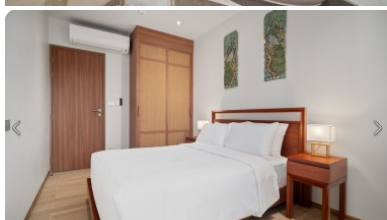

Property Detail

Price	22,500,000 THB
Location	Bang Tao Thailand
Bedrooms	2
Bathrooms	2
Land Size	area
Building Size	99 sqm
Type	condos

Description

Laguna Beach Residence Reef

Looking for a resort-style condominium just steps from the stunning Bang Tao Beach in Phuket, Thailand? Look no further than Laguna Beach Residence Reef - a development catering to buyers

This two-bedroom unit features a large fully enclosed and air-conditioned balcony (upgrade). Enjoy open-plan living, en-suite bathrooms, and privacy in this seaside condominium.

Looking for top-notch amenities? Look no further than Laguna Beach Residences Reef. Take a dip in the rooftop infinity swimming pool, work out in the open-air gym, or enjoy rooftop gardens and terraces. Unique rooftop sky pools, gardens, and recreation areas including a yoga lawn, jogging track, and BBQ areas are also available.