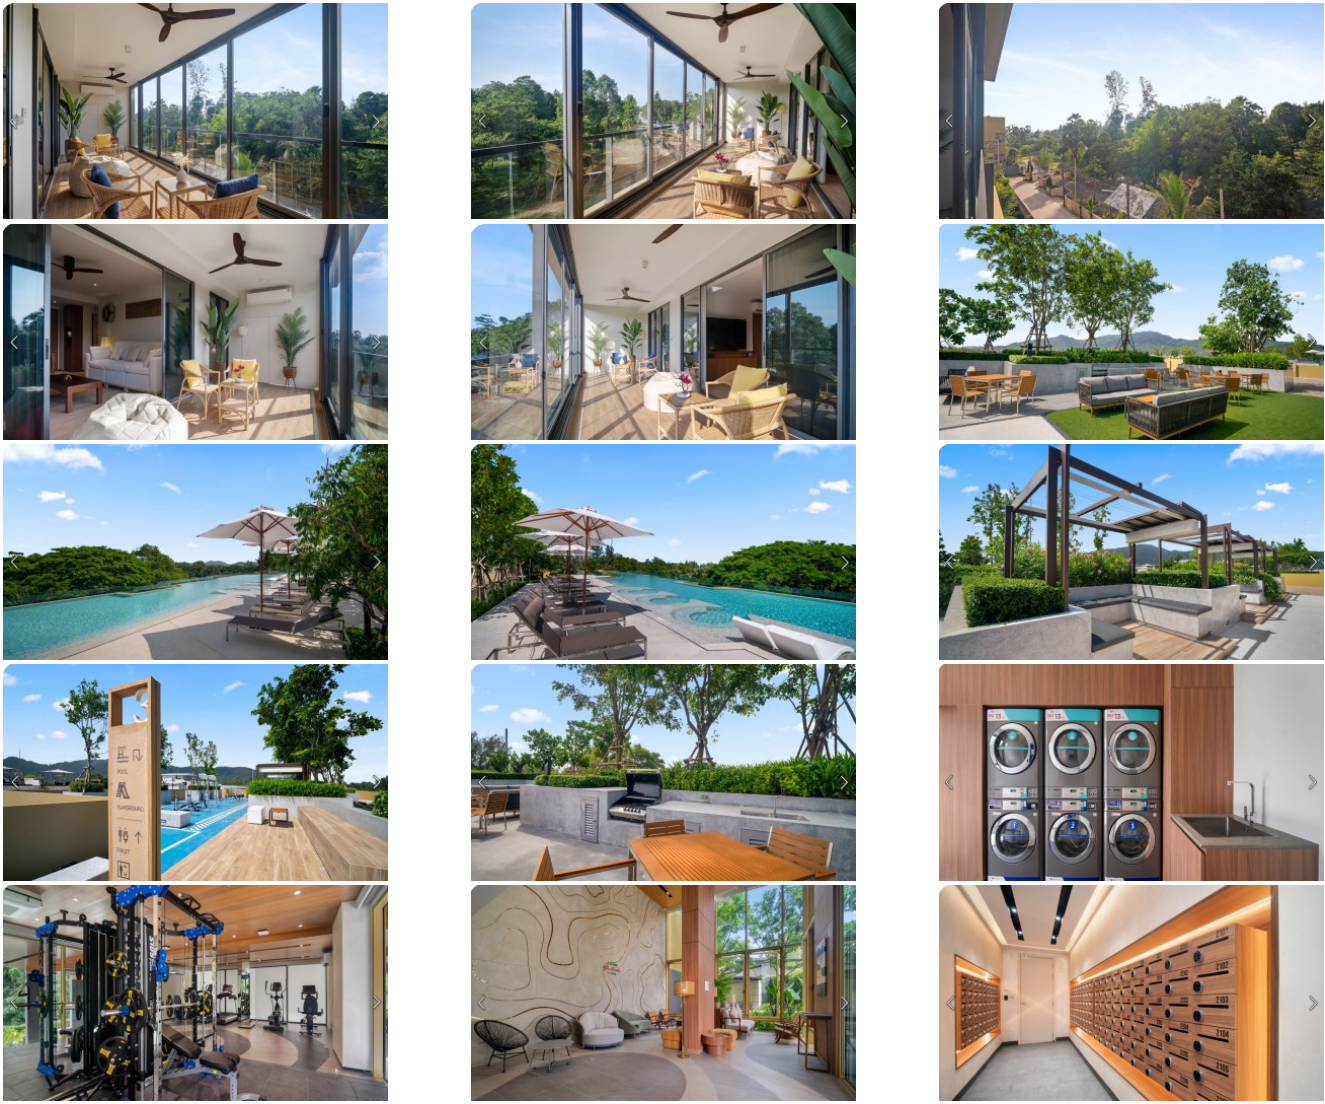

Property Detail

Price	22,500,000 THB
Location	Bang Tao Thailand
Bedrooms	2
Bathrooms	2
Land Size	area
Building Size	99 sqm
Type	condos

Description

Laguna Beach Residence Reef

Looking for a resort-style condominium just steps from the stunning Bang Tao Beach in Phuket, Thailand? Look no further than Laguna Beach Residence Reef - a development catering to buyers

This is a 4th-floor unit with plenty of natural light and your opportunity to own a sea-view unit in a sold-out development.

Developed and designed by the legendary Laguna Phuket, this new addition is sure to please with its five-story building and superb location.

This two-bedroom unit features a large fully enclosed and air-conditioned balcony (upgrade). Enjoy open-plan living, en-suite bathrooms, and privacy in this seaside condominium.

Looking for top-notch amenities? Look no further than Laguna Beach Residences Reef. Take a dip in the rooftop infinity swimming pool, work out in the open-air gym, or enjoy rooftop gardens and terraces. Unique rooftop sky pools, gardens, and recreation areas including a yoga lawn, jogging track, and BBQ areas are also available.