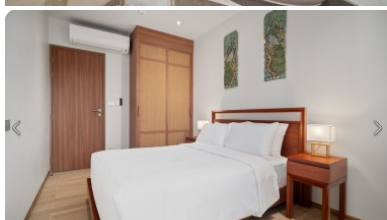

Property Detail

Price	22,500,000 THB
Location	Bang Tao Thailand
Bedrooms	2
Bathrooms	2
Land Size	area
Building Size	99 sqm
Type	condos

Description

Laguna Beach Residence

Looking for a resort-style condominium just steps from the stunning Bang Tao Beach in Phuket, Thailand? Look no further than Laguna Beach Residence Reef - a development catering to buyers

This two-bedroom unit features a large fully enclosed and air-conditioned balcony (upgrade). Enjoy open-plan living, en-suite bathrooms, and privacy in this seaside condominium.

Looking for top-notch amenities? Look no further than Laguna Beach Residences Reef. Take a dip in the rooftop infinity swimming pool, work out in the open-air gym, or enjoy rooftop gardens and terraces. Unique rooftop sky pools, gardens, and recreation areas including a yoga lawn, jogging track, and BBQ areas are also available.