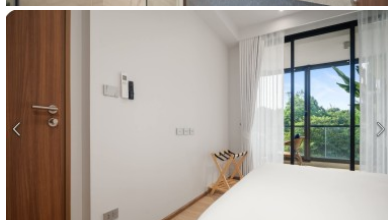

Property Detail

Price	22,500,000 THB
Location	Bang Tao Thailand
Bedrooms	2
Bathrooms	2
Land Size	area
Building Size	99 sqm
Type	condos

Description

Laguna Beach Residence

Looking for a resort-style condominium just steps from the stunning Bang Tao Beach in Phuket, Thailand? Look no further than Laguna Beach Residence Reef - a development catering to buyers

This two-bedroom unit features a large fully enclosed and air-conditioned balcony (upgrade). Enjoy open-plan living, en-suite bathrooms, and privacy in this seaside condominium.

Looking for top-notch amenities? Look no further than Laguna Beach Residences Reef. Take a dip in the rooftop infinity swimming pool, work out in the open-air gym, or enjoy rooftop gardens and terraces. Unique rooftop sky pools, gardens, and recreation areas including a yoga lawn, jogging track, and BBQ areas are also available.