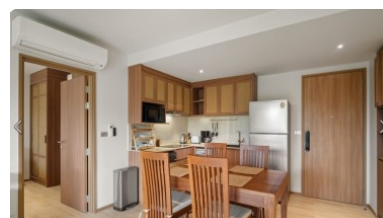

Property Detail

Price	22,500,000 THB
Location	Bang Tao Thailand
Bedrooms	2
Bathrooms	2
Land Size	area
Building Size	99 sqm
Type	condos

Description

Laguna Beach Residence

Looking for a resort-style condominium just steps from the stunning Bang Tao Beach in Phuket, Thailand? Look no further than Laguna Beach Residence Reef - a development catering to buyers