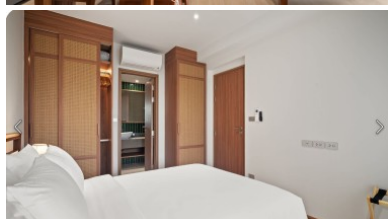

Property Detail

Price	22,500,000 THB
Location	Bang Tao Thailand
Bedrooms	2
Bathrooms	2
Land Size	area
Building Size	99 sqm
Type	condos

Description

Laguna Beach Residence

Looking for a resort-style condominium just steps from the stunning Bang Tao Beach in Phuket, Thailand? Look no further than Laguna Beach Residence Reef - a development catering to buyers

This two-bedroom unit features a large fully enclosed and air-conditioned balcony (upgrade). Enjoy open-plan living, en-suite bathrooms, and privacy in this seaside condominium.

Looking for top-notch amenities? Look no further than Laguna Beach Residences Reef. Take a dip in the rooftop infinity swimming pool, work out in the open-air gym, or enjoy rooftop gardens and terraces. Unique rooftop sky pools, gardens, and recreation areas including a yoga lawn, jogging track, and BBQ areas are also available.