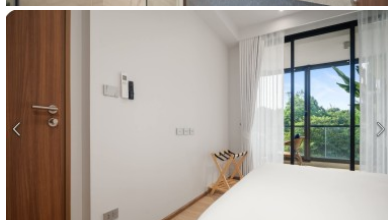

Property Detail

Price	22,500,000 THB
Location	Bang Tao Thailand
Bedrooms	2
Bathrooms	2
Land Size	area
Building Size	99 sqm
Type	condos

Description

Laguna Beach Residence Reef

Looking for a resort-style condominium just steps from the stunning Bang Tao Beach in Phuket, Thailand? Look no further than Laguna Beach Residence Reef - a development catering to buyers

This two-bedroom unit features a large fully enclosed and air-conditioned balcony (upgrade). Enjoy open-plan living, en-suite bathrooms, and privacy in this seaside condominium.

Looking for top-notch amenities? Look no further than Laguna Beach Residences Reef. Take a dip in the rooftop infinity swimming pool, work out in the open-air gym, or enjoy rooftop gardens and terraces. Unique rooftop sky pools, gardens, and recreation areas including a yoga lawn, jogging track, and BBQ areas are also available.