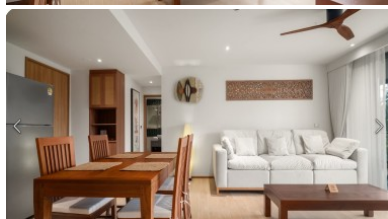

Property Detail

Price	22,500,000 THB
Location	Bang Tao Thailand
Bedrooms	2
Bathrooms	2
Land Size	area
Building Size	99 sqm
Type	condos

Description

Laguna Beach Residence Reef

Looking for a resort-style condominium just steps from the stunning Bang Tao Beach in Phuket, Thailand? Look no further than Laguna Beach Residence Reef - a development catering to buyers

This two-bedroom unit features a large fully enclosed and air-conditioned balcony (upgrade). Enjoy open-plan living, en-suite bathrooms, and privacy in this seaside condominium.

Looking for top-notch amenities? Look no further than Laguna Beach Residences Reef. Take a dip in the rooftop infinity swimming pool, work out in the open-air gym, or enjoy rooftop gardens and terraces. Unique rooftop sky pools, gardens, and recreation areas including a yoga lawn, jogging track, and BBQ areas are also available.