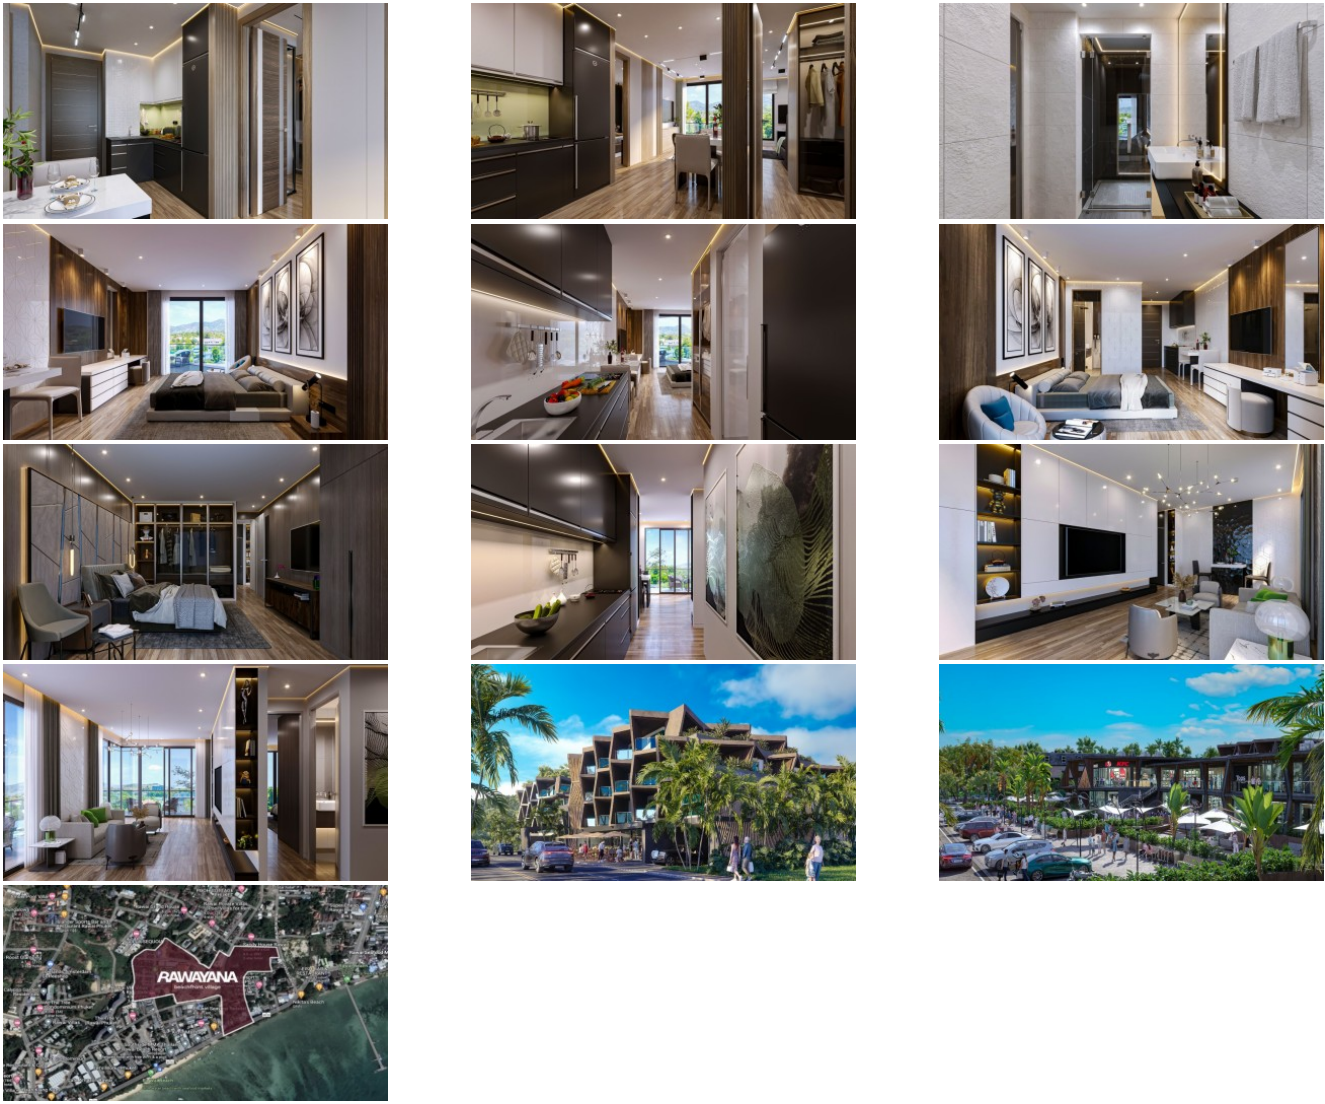

Property Detail

Price	7,969,500 THB
Location	Rawai Thailand
Bedrooms	2
Bathrooms	2
Land Size	area
Building Size	71 sqm
Type	condos

Description

Beachfront Apartments for Sale

Introducing a one-of-a-kind opportunity that's set to redefine luxury living in the heart of Rawai - our exceptional project is poised to become the undeniable focal point of this vibrant community.

Imagine owning a property with unparalleled rental potential, no matter the season. With 22 premium villas and 2 condominiums, this development promises an unmatched investment opportunity.

For those who crave a secure return on investment, we offer a fixed 7% ROI for 5 years (exclusive to type D apartments), starting just 30 days after full payment. And that's just the beginning!

But that's not all! Our development boasts an array of top-tier amenities, including shopping centers, a sports complex, gym, 3 shared pools with breathtaking sea views, a private international school, and more.