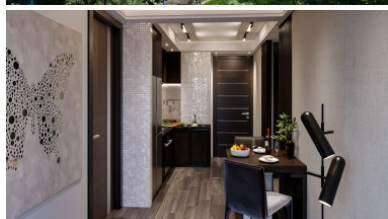

Property Detail

Price	7,969,500 THB
Location	Rawai Thailand
Bedrooms	2
Bathrooms	2
Land Size	area
Building Size	71 sqm
Type	condos

Description

Beachfront Apartments for Sale

Introducing a one-of-a-kind opportunity that's set to redefine luxury living in the heart of Rawai - our exceptional project is poised to become the undeniable focal point of this vibrant community.