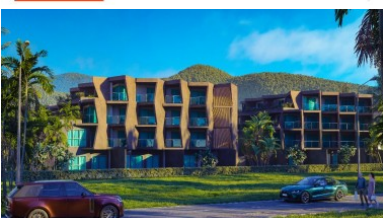

288 Soi Ekkamai 18, Khwaeng Khlong Tan Nuea,
Khet Watthana, Krung Thep Maha Nakhon 10110
Ph. 093 606 0906
Office Whats app : +66 93 606 0906

Beachfront Apartments for Sale | Rawai Beach Phuket Thailand | Work from Paradise

Property Detail

Price	7,969,500 THB
Location	Rawai Thailand
Bedrooms	2
Bathrooms	2
Land Size	area
Building Size	71 sqm
Type	condos

Description

Beachfront Apartments for Sale

Introducing a one-of-a-kind opportunity that's set to redefine luxury living in the heart of Rawai - our exceptional project is poised to become the undeniable focal point of this vibrant community.

Imagine owning a property with unparalleled rental potential, no matter the season. With 22 premium villas and 2 condominiums, this development promises an unmatched investment opportunity.

For those who crave a secure return on investment, we offer a fixed 7% ROI for 5 years (exclusive to type D apartments), starting just 30 days after full payment. And that's just the beginning!

But that's not all! Our development boasts an array of top-tier amenities, including shopping centers, a sports complex, gym, 3 shared pools with breathtaking sea views, a private international school, and more.