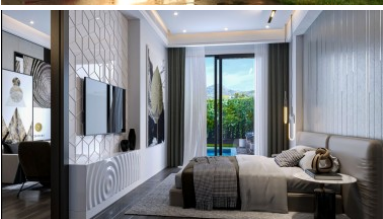

Property Detail

Price	7,969,500 THB
Location	Rawai Thailand
Bedrooms	2
Bathrooms	2
Land Size	area
Building Size	71 sqm
Type	condos

Description

Beachfront Apartments for Sale

Introducing a one-of-a-kind opportunity that's set to redefine luxury living in the heart of Rawai - our exceptional project is poised to become the undeniable focal point of this vibrant community.

Imagine owning a property with unparalleled rental potential, no matter the season. With 22 premium villas and 2 condominiums, this development promises an unmatched investment opportunity.

For those who crave a secure return on investment, we offer a fixed 7% ROI for 5 years (exclusive to type D apartments), starting just 30 days after full payment. And that's just the beginning!

With projected annual income of 5-10%, you can rest assured that your investment will flourish long after the handover. Plus, we offer flexible installment plans for the construction period, with a 50% down payment (applicable to all units except type D apartments). Secure your spot today with a deposit of just 100,000 THB.

You'll also benefit from underground parking, a rejuvenating spa, exquisite restaurants and a lively pub, and a children's park complete with a trampoline center.

And to top it all off, we're offering these properties fully furnished with premium designer furniture, decor, and state-of-the-art appliances.