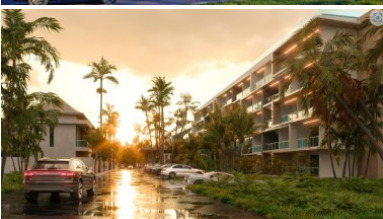

Property Detail

Price	7,969,500 THB
Location	Rawai Thailand
Bedrooms	2
Bathrooms	2
Land Size	area
Building Size	71 sqm
Type	condos

Description

Beachfront Apartments for Sale

Introducing a one-of-a-kind opportunity that's set to redefine luxury living in the heart of Rawai - our exceptional project is poised to become the undeniable focal point of this vibrant community.

Imagine owning a property with unparalleled rental potential, no matter the season. With 22 premium villas and 2 condominiums, this development promises an unmatched investment opportunity.

For those who crave a secure return on investment, we offer a fixed 7% ROI for 5 years (exclusive to type D apartments), starting just 30 days after full payment. And that's just the beginning!

But that's not all! Our development boasts an array of top-tier amenities, including shopping centers, a sports complex, gym, 3 shared pools with breathtaking sea views, a private international school, and more.