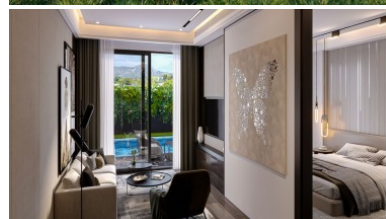

Property Detail

Price	7,969,500 THB
Location	Rawai Thailand
Bedrooms	2
Bathrooms	2
Land Size	area
Building Size	71 sqm
Type	condos

Description

Beachfront Apartments for Sale

Introducing a one-of-a-kind opportunity that's set to redefine luxury living in the heart of Rawai - our exceptional project is poised to become the undeniable focal point of this vibrant community.

With projected annual income of 5-10%, you can rest assured that your investment will flourish long after the handover. Plus, we offer flexible installment plans for the construction period, with a 50% down payment (applicable to all units except type D apartments). Secure your spot today with a deposit of just 100,000 THB.