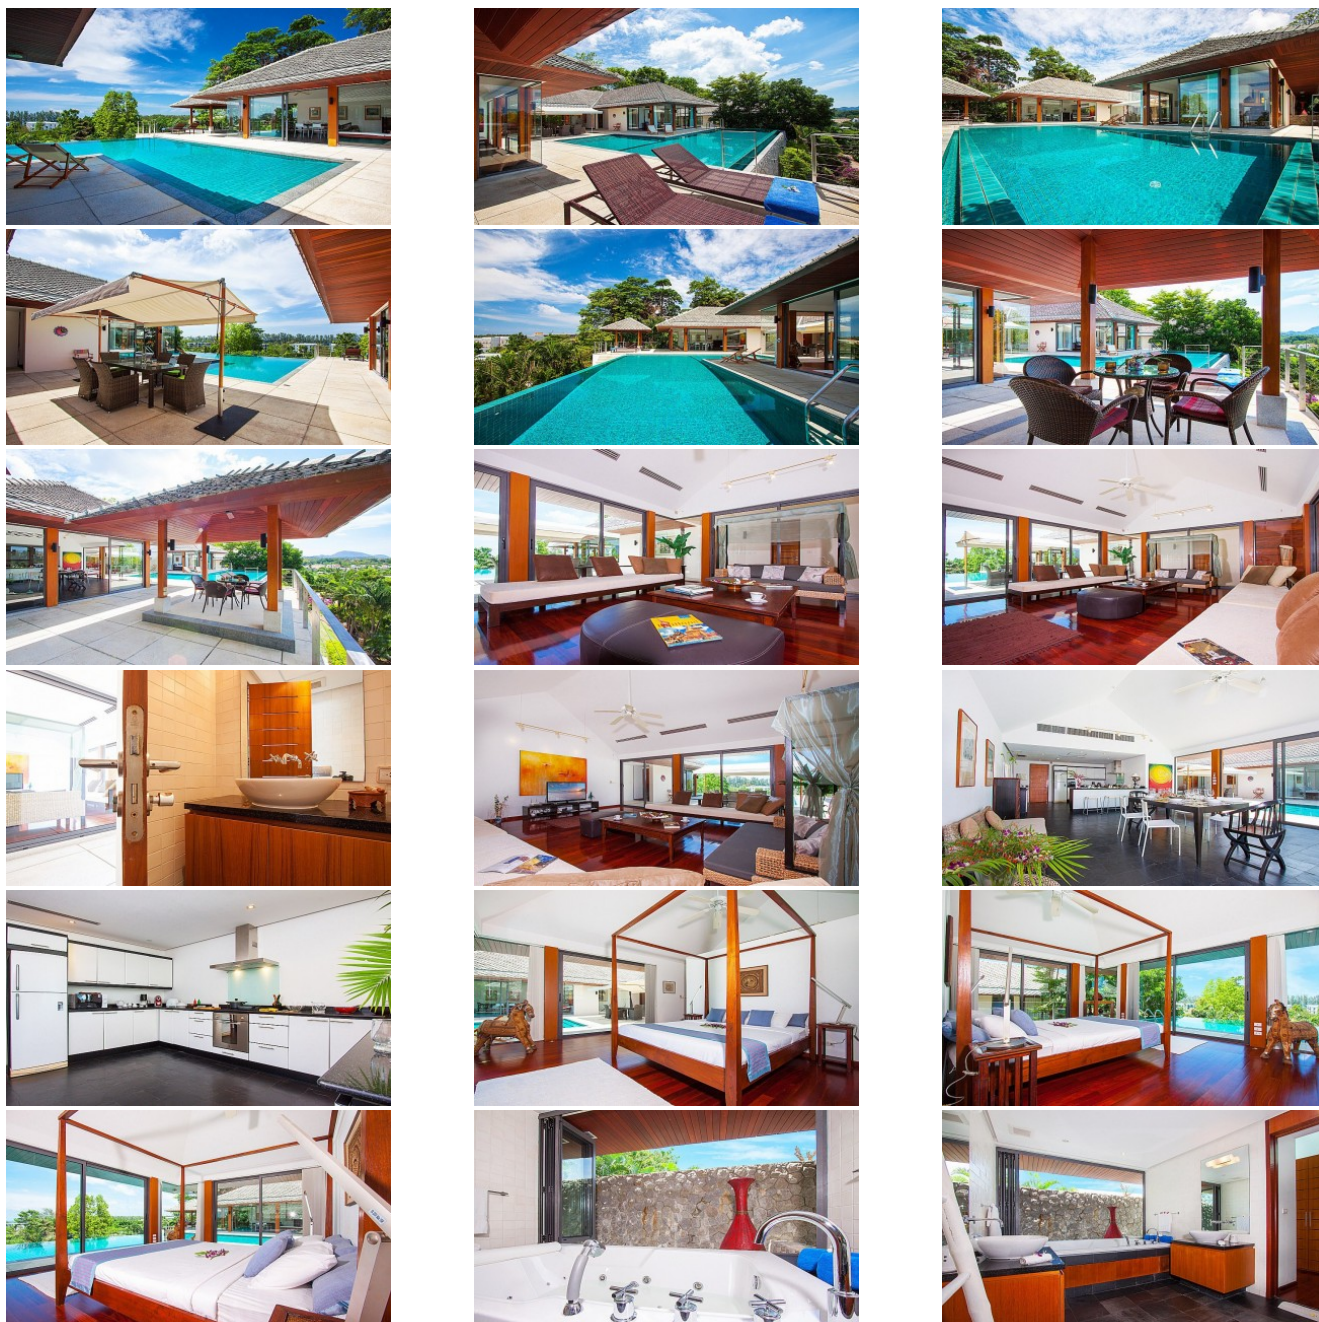

# Big & Impressive | Rawai Villa Estates Home for Sale | Location is Extraordinary

## Property Detail

Price	29,000,000 THB
Location	Rawai Thailand
Bedrooms	4
Bathrooms	6
Land Size	1600 area
Building Size	450 sqm
Type	villa

### Rawai Villa Estates Home

Step into luxury living with this exceptional villa in Rawai Villa Estates. Nestled in a private gated community, this villa boasts one of the most enviable locations in Rawai, with the beach just a stone's throw away.

Designed by the renowned Original Vision, this villa showcases contemporary Asian architecture, fusing traditional Thai tropical living with modern elements.

As the largest of the five villa types in the estate, this villa is designed with distinct living, family, and dining areas, as well as a maid's quarters. The courtyard-style layout revolves around a stunning swimming pool, creating a central oasis that's perfect for entertaining or relaxation.