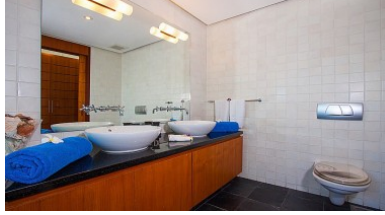

Property Detail

Price	29,000,000 THB
Location	Rawai Thailand
Bedrooms	4
Bathrooms	6
Land Size	1600 area
Building Size	450 sqm
Type	villa

Description

Rawai Villa Estates Home

Step into luxury living with this exceptional villa in Rawai Villa Estates. Nestled in a private gated community, this villa boasts one of the most enviable locations in Rawai, with the beach just a stone's throw away.