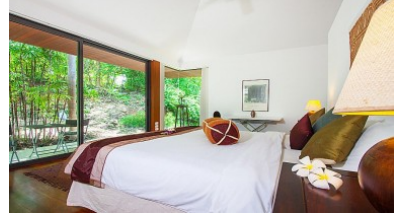

Property Detail

Price	29,000,000 THB
Location	Rawai Thailand
Bedrooms	4
Bathrooms	6
Land Size	1600 area
Building Size	450 sqm
Type	villa

Description

Rawai Villa Estates Home

Step into luxury living with this exceptional villa in Rawai Villa Estates. Nestled in a private gated community, this villa boasts one of the most enviable locations in Rawai, with the beach just a stone's throw away.