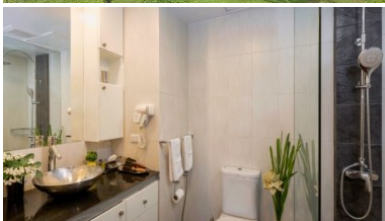

## Property Detail

Price	7,500,000 THB
Location	Bang Tao Thailand
Bedrooms	1
Bathrooms	1
Land Size	area
Building Size	80 sqm
Type	condos