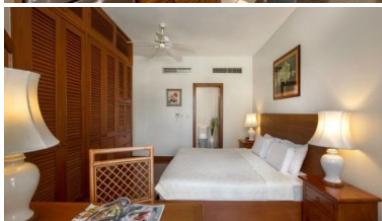

## Property Detail

Price	7,500,000 THB
Location	Bang Tao Thailand
Bedrooms	1
Bathrooms	1
Land Size	area
Building Size	80 sqm
Type	condos