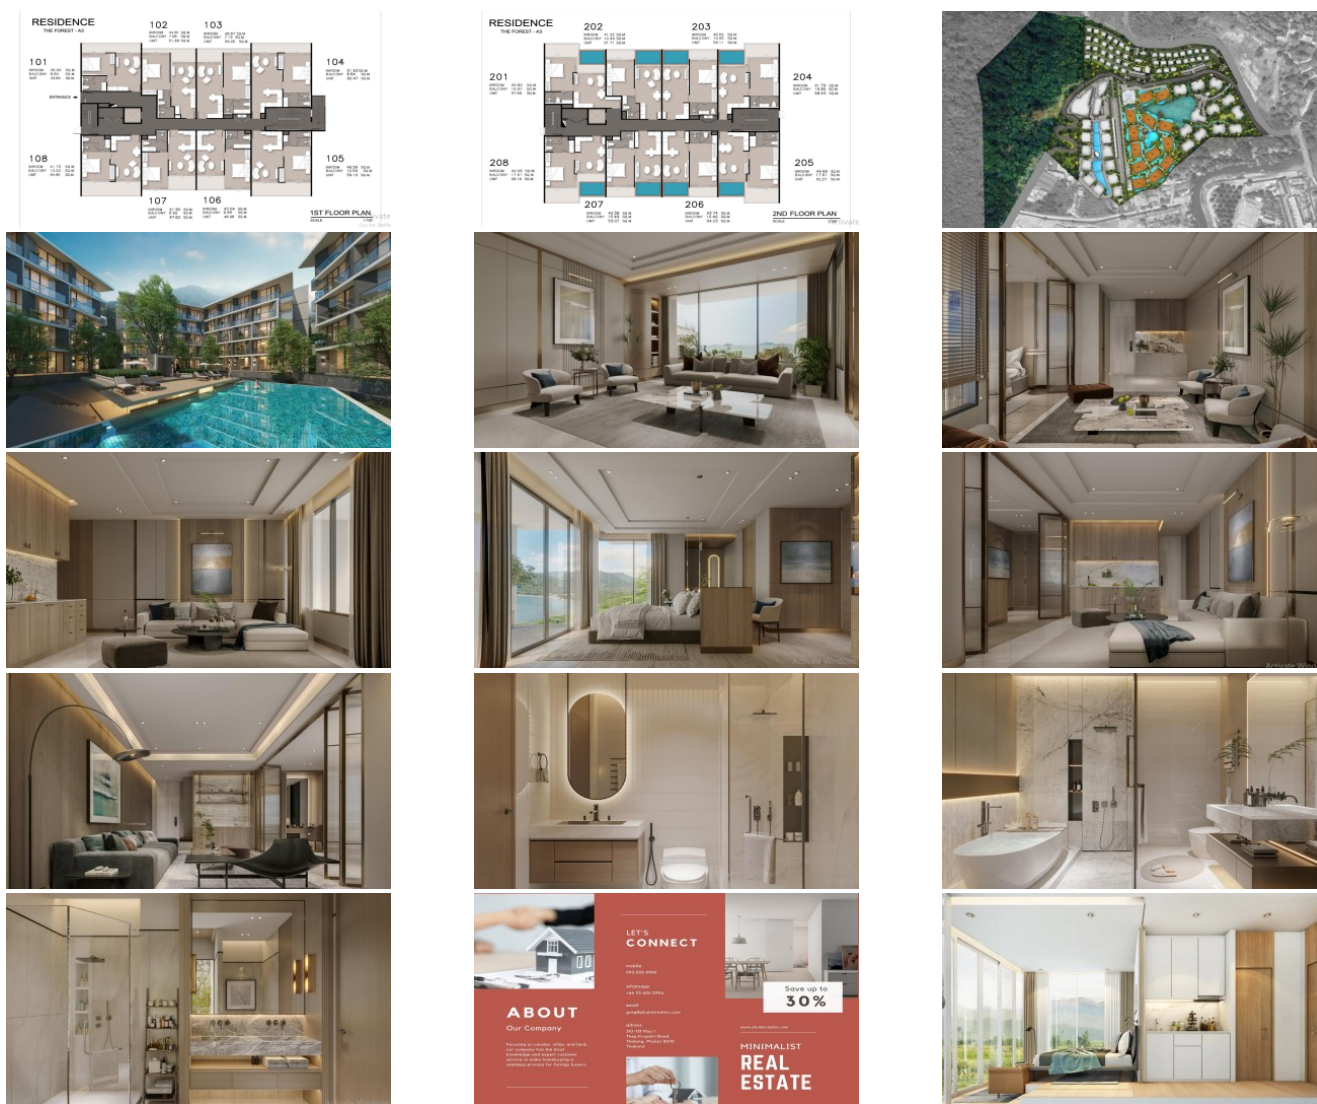

Property Detail

Price	9,780,000 THB
Location	Patong Thailand
Bedrooms	1
Bathrooms	1

Land Size	area
Building Size	51 sqm
Type	condos

Description

Brand New Patong Phuket Condominiums

"Experience Urban Sophistication Amidst Pristine Nature's Embrace at Patong Beach's Premier Destination"

Elevate your lifestyle with the epitome of modern architectural excellence, seamlessly integrated into the breathtaking natural landscape. Our meticulously designed project promises a harmonious blend of urban luxury and untouched serenity, offering an unparalleled living experience in the heart of Patong Beach, Phuket's northern gem.

Adorned with luxurious furnishings and premium materials at every turn, our project stands as a testament to refined taste and uncompromising quality. Spanning over 96 rai of land, it graces the last highest potential location overlooking the picturesque Patong Beach, surrounded by majestic mountains and lush forests.

Within this exclusive enclave, discover four distinct residential units tailored to meet every lifestyle need:

Investment Opportunity Awaits: • Seize the last opportunity to own prime real estate in Patong's most coveted location. • Choose between Freehold and Leasehold options, with the potential to earn returns of up to 6% per annum. • Enjoy a guaranteed rental return of 6% per annum for five years, under the expert management of World Corporation. • Guarantee your tenants a minimum of 250 nights per year, ensuring steady rental income. • Experience the ultimate privilege with 30 days of complimentary stay per year, allowing you to immerse yourself in luxury while maximizing your return on investment.