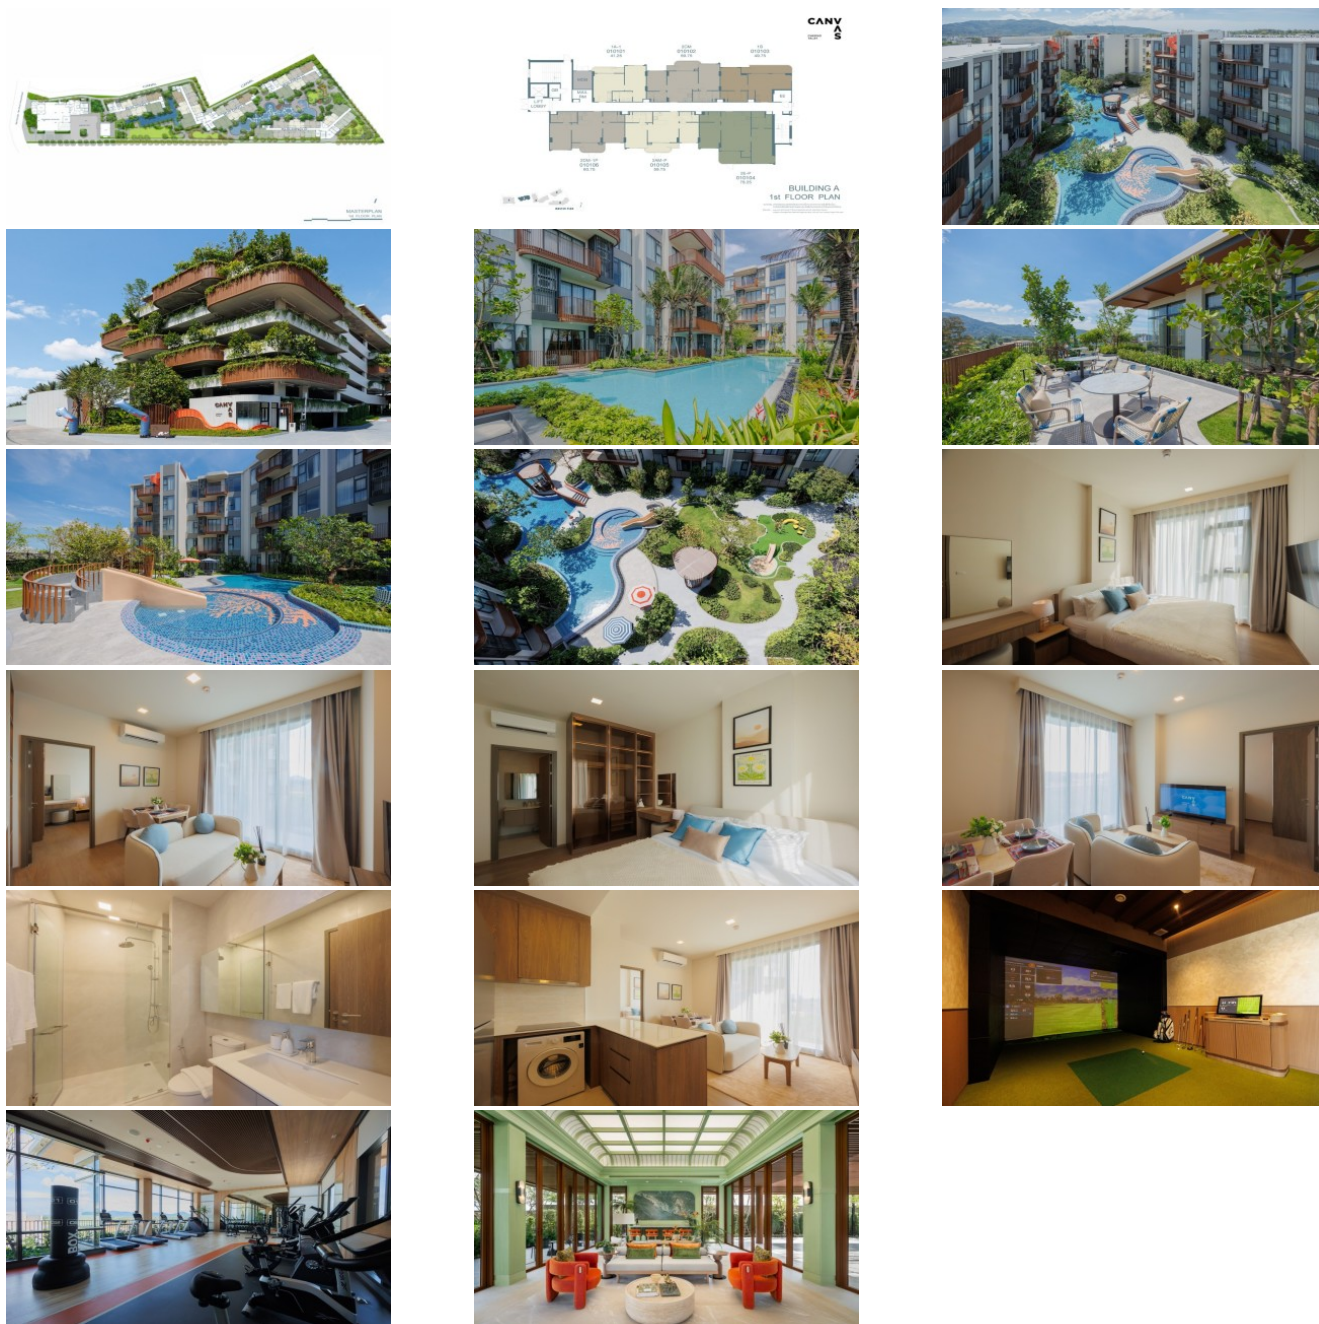

Property Detail

Price	9,300,000 THB
Location	Bang Tao Thailand
Bedrooms	2
Bathrooms	2
Land Size	area
Building Size	60 sqm
Type	condos

Description

Brand New Top Quality Condominium in Fashionable Laguna Phuket Area

Discover refined island living at CANVAS Cherngtalay — a resort-style condominium in the heart of Cherngtalay, Phuket.

Your private oasis by the sea

Imagine stepping into a tranquil cabana-style lobby, bathed in soothing sea-foam greens and soft taupes, where the warm tropical breeze welcomes you home.

From the balcony to the bedroom, every unit is designed with a seamless flow of space and light, inviting breezes and offering peaceful, sunlit living.

Whether you're after a cozy 1-bedroom hideaway, a roomy 2-bedroom home, or an exclusive penthouse — CANVAS Cherngtalay adapts to your lifestyle.

Resort-style living & luxury amenities

- Dive into not one, but two stunning pools — a gently sloping beach-style pool and a coral-inspired freeform lagoon, complete with underwater patterns and shaded jacuzzi alcoves for ultimate relaxation.
- For family time, the Kids & Family Garden offers playful sea-themed slides and a calming seating area for parents — ideal for weekends filled with laughter and memories.
- Work or chill in style at the rooftop Sky Living Lounge and co-working space, where natural materials, relaxed design, and flexible seating make transitioning from productivity to leisure effortless.
- Stay active yet inspired with a modern fitness center, a private golf simulator suite, and a BBQ sunset terrace — perfect for winding down after a day in paradise.