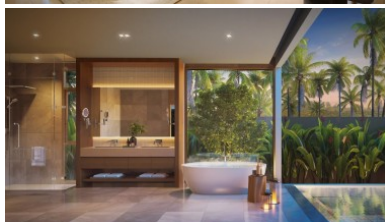

MASTER PLAN

DAICO DESIGN

Property Detail

Price	43,350,000 THB
Location	Bang Tao Thailand
Bedrooms	3
Bathrooms	3
Land Size	240 area
Building Size	355 sqm
Type	villa

Description

Buy Home on Island in Phuket Thailand

Discover So Origin Bang Tao – Where Smart Living Meets Tropical Luxury

Welcome to **So Origin Bang Tao**, an exciting new mixed-use mega project designed to elevate island living in Phuket.

Perfectly positioned in the heart of the island — just minutes from the powdery sands of Bang Tao Beach — this exceptional development blends modern functionality, elegant design, and unbeatable value. Whether you're searching for a stylish residence, a vacation retreat, or a savvy investment, **So Origin** ticks every box.

Set in Phuket's most desirable lifestyle zone, you'll be surrounded by top-tier amenities, including **HeadStart International School**, **Bangkok Hospital Clinic Bangtao**, and some of the island's best shopping and dining at **Porto de Phuket** and **Boat Avenue**. For leisure and adventure, enjoy easy access to **Blue Tree Water Park**, **Laguna Golf Club**, and, of course, the crystal-clear waters of the Andaman Sea.

Available in 3 bedroom layout and 4 bedroom layout. Luxury, convenience, and value — all in one address.

Contact us today to schedule a private viewing and secure your piece of Phuket paradise at **So Origin Bang Tao**.