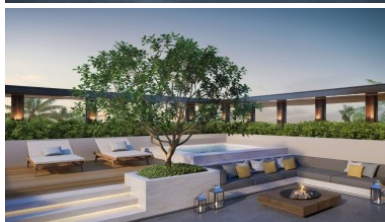

MASTER PLAN

DAICO DESIGN

Property Detail

Price	43,350,000 THB
Location	Bang Tao Thailand
Bedrooms	3
Bathrooms	3
Land Size	240 area
Building Size	355 sqm
Type	villa

Description

Buy Home on Island in Phuket Thailand

Discover So Origin Bang Tao – Where Smart Living Meets Tropical Luxury

Welcome to **So Origin Bang Tao**, an exciting new mixed-use mega project designed to elevate island living in Phuket.

Perfectly positioned in the heart of the island — just minutes from the powdery sands of Bang Tao Beach — this exceptional development blends modern functionality, elegant design, and unbeatable value. Whether you're searching for a stylish residence, a vacation retreat, or a savvy investment, **So Origin** ticks every box.

Set in Phuket's most desirable lifestyle zone, you'll be surrounded by top-tier amenities, including **HeadStart International School**, **Bangkok Hospital Clinic Bangtao**, and some of the island's best shopping and dining at **Porto de Phuket** and **Boat Avenue**. For leisure and adventure, enjoy easy access to **Blue Tree Water Park**, **Laguna Golf Club**, and, of course, the crystal-clear waters of the Andaman Sea.

Available in 3 bedroom layout and 4 bedroom layout. Luxury, convenience, and value — all in one address.

Contact us today to schedule a private viewing and secure your piece of Phuket paradise at **So Origin Bang Tao**.