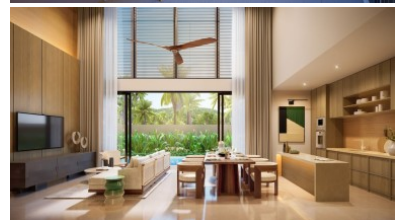

MASTER PLAN

DAICO DESIGN

Property Detail

Price	43,350,000 THB
Location	Bang Tao Thailand
Bedrooms	3
Bathrooms	3
Land Size	240 area
Building Size	355 sqm
Type	villa

Description

Buy Home on Island in Phuket Thailand

Discover So Origin Bang Tao – Where Smart Living Meets Tropical Luxury

Welcome to **So Origin Bang Tao**, an exciting new mixed-use mega project designed to elevate island living in Phuket.

Perfectly positioned in the heart of the island — just minutes from the powdery sands of Bang Tao Beach — this exceptional development blends modern functionality, elegant design, and unbeatable value. Whether you're searching for a stylish residence, a vacation retreat, or a savvy investment, **So Origin** ticks every box.

Set in Phuket's most desirable lifestyle zone, you'll be surrounded by top-tier amenities, including **HeadStart International School**, **Bangkok Hospital Clinic Bangtao**, and some of the island's best shopping and dining at **Porto de Phuket** and **Boat Avenue**. For leisure and adventure, enjoy easy access to **Blue Tree Water Park**, **Laguna Golf Club**, and, of course, the crystal-clear waters of the Andaman Sea.

More than just a place to live, **So Origin** is a destination. With thoughtfully designed units, resort-style facilities, and vibrant community energy, it offers the kind of tropical lifestyle that's as inspiring as it is practical.