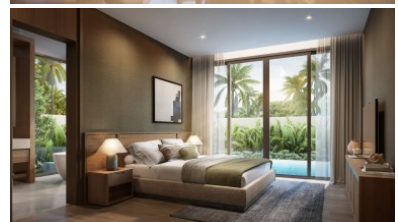

MASTER PLAN

DAICO DESIGN

Property Detail

Price	43,350,000 THB
Location	Bang Tao Thailand
Bedrooms	3
Bathrooms	3
Land Size	240 area
Building Size	355 sqm
Type	villa

Description

Buy Home on Island in Phuket Thailand

Discover So Origin Bang Tao – Where Smart Living Meets Tropical Luxury

Welcome to **So Origin Bang Tao**, an exciting new mixed-use mega project designed to elevate island living in Phuket.

Perfectly positioned in the heart of the island — just minutes from the powdery sands of Bang Tao Beach — this exceptional development blends modern functionality, elegant design, and unbeatable value. Whether you're searching for a stylish residence, a vacation retreat, or a savvy investment, **So Origin** ticks every box.

Set in Phuket's most desirable lifestyle zone, you'll be surrounded by top-tier amenities, including **HeadStart International School**, **Bangkok Hospital Clinic Bangtao**, and some of the island's best shopping and dining at **Porto de Phuket** and **Boat Avenue**. For leisure and adventure, enjoy easy access to **Blue Tree Water Park**, **Laguna Golf Club**, and, of course, the crystal-clear waters of the Andaman Sea.

Available in 3 bedroom layout and 4 bedroom layout. Luxury, convenience, and value — all in one address.

Contact us today to schedule a private viewing and secure your piece of Phuket paradise at **So Origin Bang Tao**.