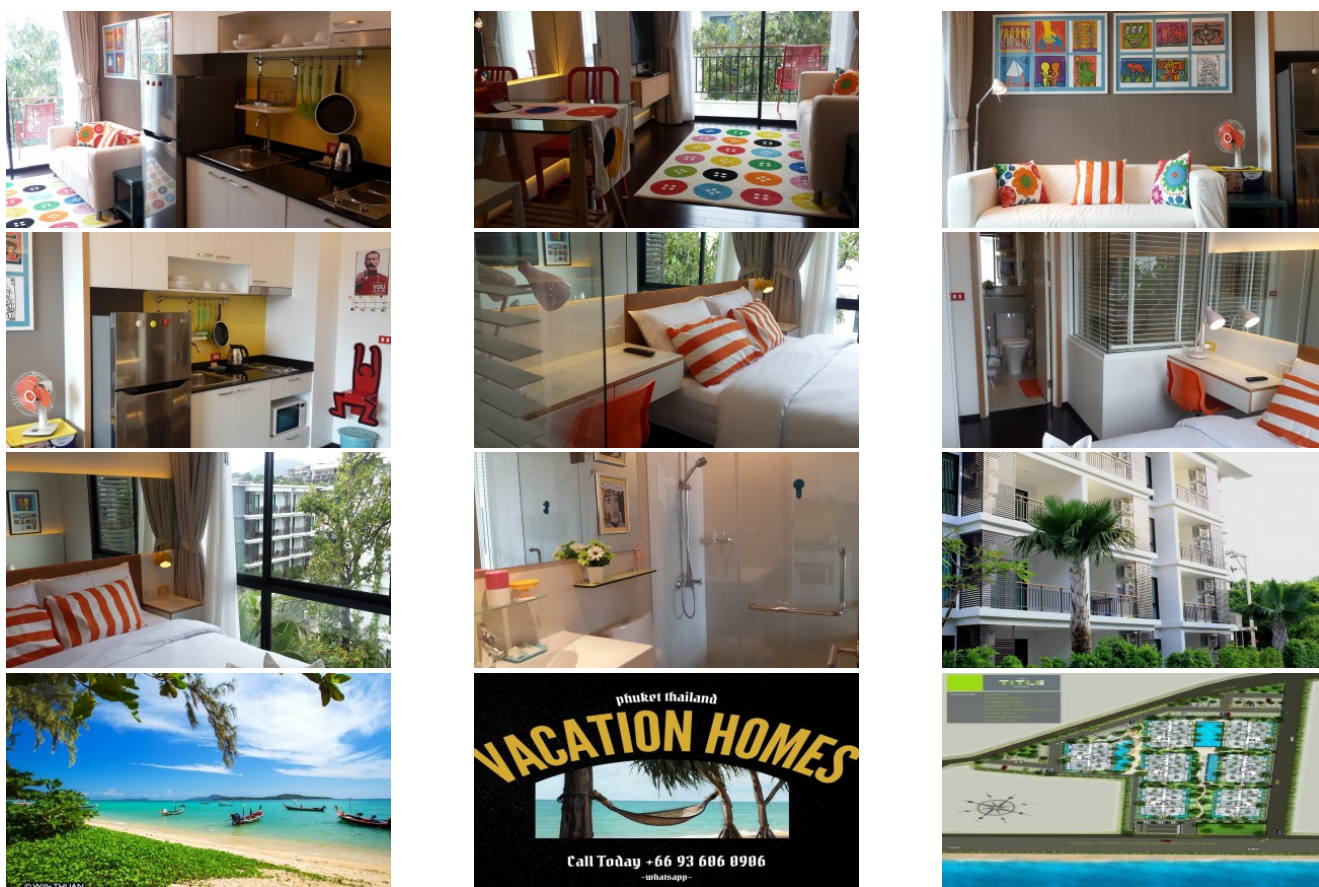

Property Detail

Price	4,361,124 THB
Location	Rawai Thailand
Bedrooms	1
Bathrooms	1
Land Size	area
Building Size	48 sqm
Type	condos

Description

Buy House in Phuket

The developer has successfully completed phase III, the final phase of the Rawai Phuket project. This phase embraces a modern contemporary design, characterized by high ceilings, efficient space planning, privacy, and fully functional interior design with ample storage space.

This beachfront one-bedroom unit is situated right on the stunning Rawai Beach, offering direct access to the sandy shores. Additionally, popular attractions such as Nai Harn Beach and Promthep Cape are only a 5-minute drive away. Rawai Beach itself is nestled behind tall pine trees, creating a picturesque bay that faces the sea, with islands as a beautiful backdrop. These islands, including Coral Island, Raya Yai Island, and Kaew Yai Island, are renowned for their pristine beaches and crystal-clear waters, perfect for snorkeling. They are easily accessible within a short boat ride ranging from 15 to 40 minutes. Importantly, these islands also serve as natural barriers, providing protection to Rawai from surges and storms. Rawai Beach demonstrated its safety during the Tsunami of 2004.

The beachfront one-bedroom unit is part of a development that prioritizes green spaces and open areas, spanning over 8,000 sqm. The project features extensive landscaping, swimming pools designed in a natural and free-form style, waterfalls, creeks, and tropical gardens. This emphasis on natural elements creates a serene and tranquil atmosphere. Additionally, more than 50% of all units offer convenient and readily available parking facilities, ensuring the comfort and convenience of residents and visitors.

Immerse yourself in the peaceful and natural surroundings of the Rawai Phuket development. Enjoy the beachfront lifestyle and take advantage of the beautiful landscapes and amenities offered by this exceptional project.