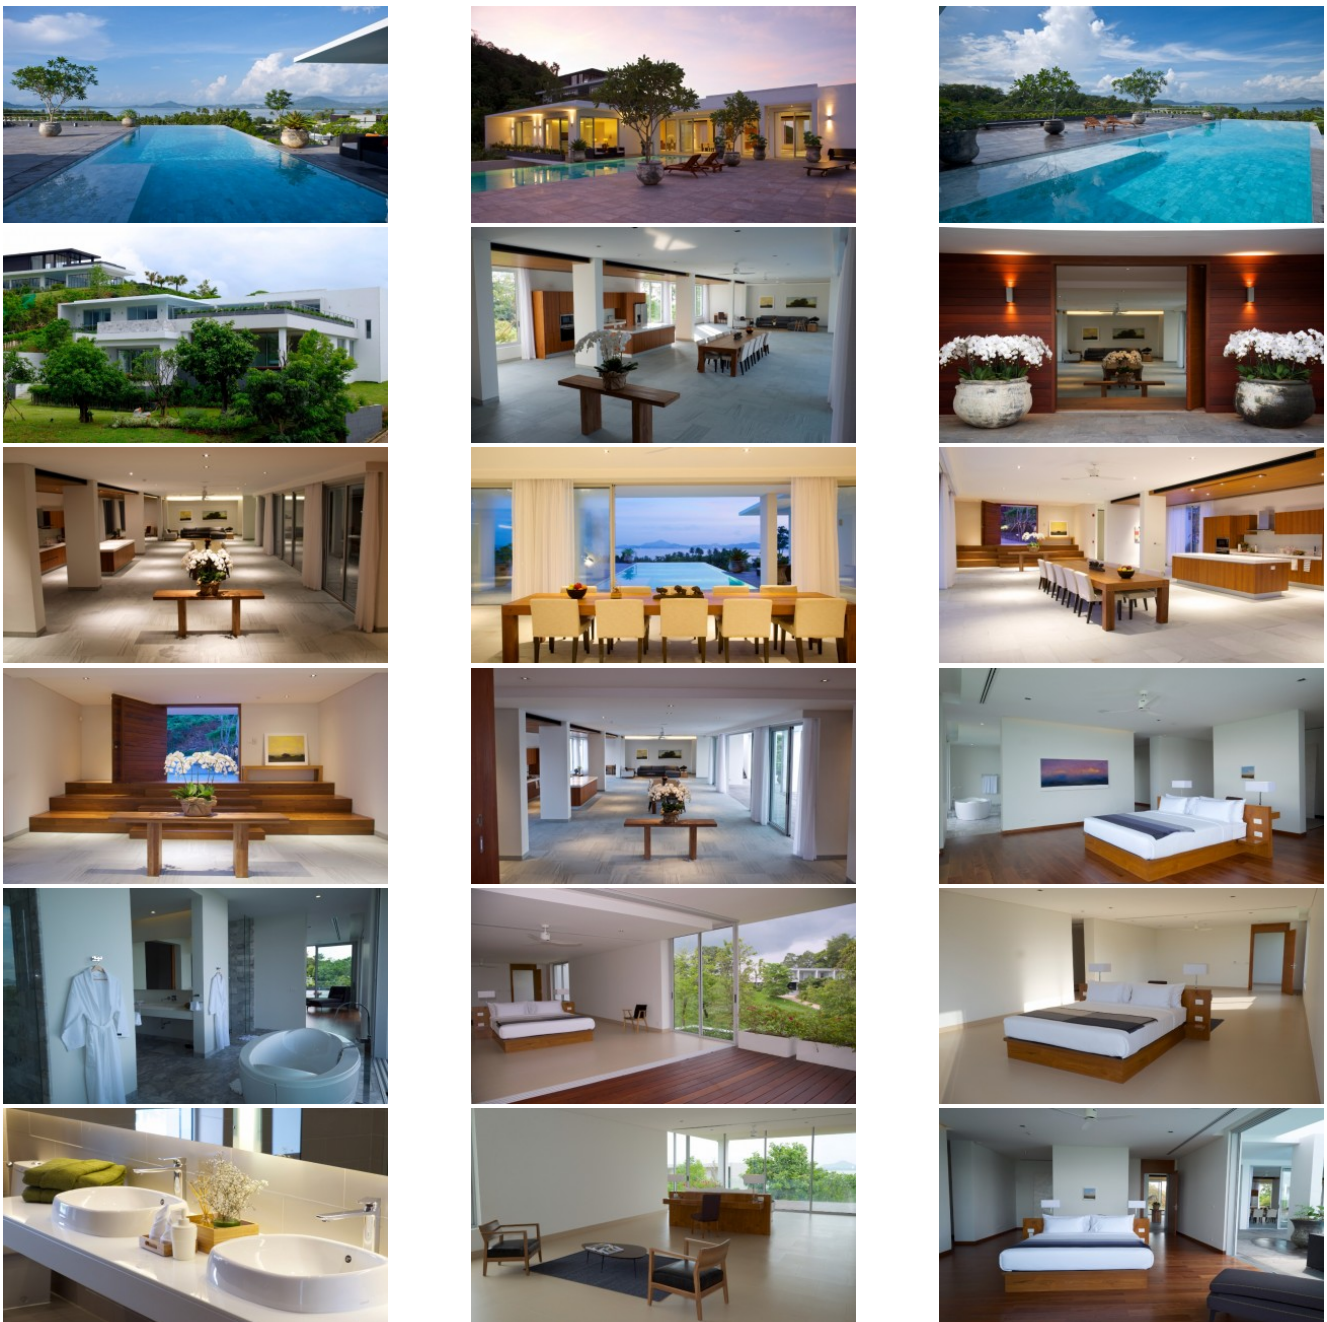

Property Detail

Price	120,000,000 THB
Location	East Side Thailand
Bedrooms	5
Bathrooms	5
Land Size	2166 area
Building Size	1268 sqm
Type	villa

Description

Thailand Property

Welcome to this luxurious 4+1 bedroom pool villa in Thailand, nestled within a private estate offering breathtaking panoramic sea views. The villa showcases a modern minimalist design and an open plan layout, creating a seamless flow between the living, dining, and kitchen areas, all enhanced by high 3-meter ceilings throughout.

The master bedroom suite is situated on the pool and main living level, providing easy access and a beautiful view. It features a spacious terrace that surrounds the white marble pool, allowing you to indulge in the serene ambiance. On the lower level of the villa, you'll find the oversized guest bedrooms, each boasting a large walk-in closet, a private ensuite bathroom, and a sea-facing private terrace. Additionally, the 5th bedroom offers versatility and can be used as a multimedia or games room according to your preferences.

Ample staff quarters are available, offering generous space that could be converted into additional guest bedrooms if desired. The villa also includes four exceptionally large ensuite bathrooms, ensuring comfort and privacy for all occupants.

specific requirements.

Indulge in the luxury and potential of this exceptional Thailand property, with its epic sea views, contemporary design, and ample space for customization. Embrace the panoramic vistas, create your ideal living environment, and enjoy the possibilities for relaxation, entertainment, and leisure that this exclusive estate provides.