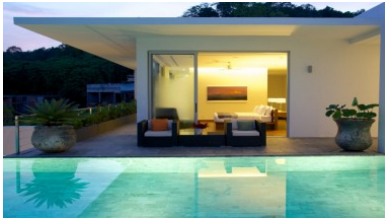

Property Detail

Price	120,000,000 THB
Location	East Side Thailand
Bedrooms	5
Bathrooms	5
Land Size	2166 area
Building Size	1268 sqm
Type	villa

Description

Thailand Property

Welcome to this luxurious 4+1 bedroom pool villa in Thailand, nestled within a private estate offering breathtaking panoramic sea views. The villa showcases a modern minimalist design and an open plan layout, creating a seamless flow between the living, dining, and kitchen areas, all enhanced by high 3-meter ceilings throughout.

The master bedroom suite is situated on the pool and main living level, providing easy access and a beautiful view. It features a spacious terrace that surrounds the white marble pool, allowing you to indulge in the serene ambiance. On the lower level of the villa, you'll find the oversized guest bedrooms, each boasting a large walk-in closet, a private ensuite bathroom, and a sea-facing private terrace. Additionally, the 5th bedroom offers versatility and can be used as a multimedia or games room according to your preferences.

specific requirements.

Indulge in the luxury and potential of this exceptional Thailand property, with its epic sea views, contemporary design, and ample space for customization. Embrace the panoramic vistas, create your ideal living environment, and enjoy the possibilities for relaxation, entertainment, and leisure that this exclusive estate provides.