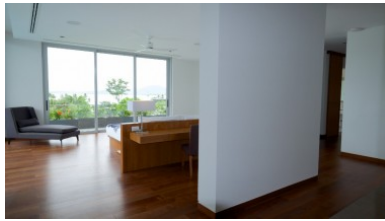

Property Detail

Price	120,000,000 THB
Location	East Side Thailand
Bedrooms	5
Bathrooms	5
Land Size	2166 area
Building Size	1268 sqm
Type	villa

Description

Thailand Property

Welcome to this luxurious 4+1 bedroom pool villa in Thailand, nestled within a private estate offering breathtaking panoramic sea views. The villa showcases a modern minimalist design and an open plan layout, creating a seamless flow between the living, dining, and kitchen areas, all enhanced by high 3-meter ceilings throughout.

The master bedroom suite is situated on the pool and main living level, providing easy access and a beautiful view. It features a spacious terrace that surrounds the white marble pool, allowing you to indulge in the serene ambiance. On the lower level of the villa, you'll find the oversized guest bedrooms, each boasting a large walk-in closet, a private ensuite bathroom, and a sea-facing private terrace. Additionally, the 5th bedroom offers versatility and can be used as a multimedia or games room according to your preferences.

One of the standout features of this Thailand property is the vast roof terrace area, which presents an opportunity for further development. This space can be customized to include additional master bedroom suites, a lounge, a games room, or even a gym area. The possibilities for personalization and expansion are endless, and the estate architects are ready to discuss and cater to your

specific requirements.

Indulge in the luxury and potential of this exceptional Thailand property, with its epic sea views, contemporary design, and ample space for customization. Embrace the panoramic vistas, create your ideal living environment, and enjoy the possibilities for relaxation, entertainment, and leisure that this exclusive estate provides.