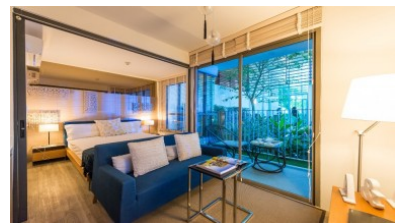

Property Detail

Price	4,700,000 THB
Location	Phuket Town Thailand
Bedrooms	2
Bathrooms	2
Land Size	area
Building Size	69 sqm
Type	condos

Description

Condo for Sale Phuket

Experience the epitome of urban living with this exceptional two-bedroom central Phuket condo, perfectly situated at the heart of the city, just across from the renowned Central Festival shopping center.

Discover the true meaning of convenience as these Phuket condos come fully furnished, sparing you the hassle of furnishing your new home. The meticulously planned units are designed to provide a harmonious blend of comfort, style, and functionality.