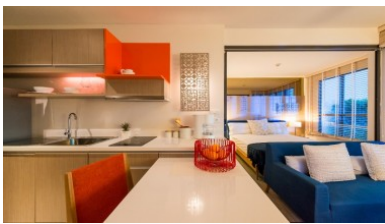

Property Detail

Price	4,700,000 THB
Location	Phuket Town Thailand
Bedrooms	2
Bathrooms	2
Land Size	area
Building Size	69 sqm
Type	condos

Description

Condo for Sale Phuket

Experience the epitome of urban living with this exceptional two-bedroom central Phuket condo, perfectly situated at the heart of the city, just across from the renowned Central Festival shopping center.

Discover the true meaning of convenience as these Phuket condos come fully furnished, sparing you the hassle of furnishing your new home. The meticulously planned units are designed to provide a harmonious blend of comfort, style, and functionality.