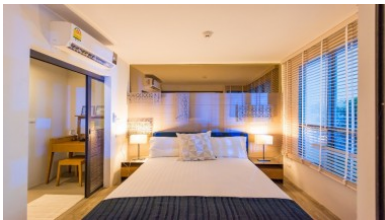

Property Detail

Price	4,700,000 THB
Location	Phuket Town Thailand
Bedrooms	2
Bathrooms	2
Land Size	area
Building Size	69 sqm
Type	condos

Description

Condo for Sale Phuket

Experience the epitome of urban living with this exceptional two-bedroom central Phuket condo, perfectly situated at the heart of the city, just across from the renowned Central Festival shopping center.

Designed with a forward-thinking 'smart living' plan, this central Phuket condo effortlessly caters to your urban lifestyle needs. Beyond its functional and practical room layout, these units offer more than just a place to call home.

Discover the true meaning of convenience as these Phuket condos come fully furnished, sparing you the hassle of furnishing your new home. The meticulously planned units are designed to provide a harmonious blend of comfort, style, and functionality.