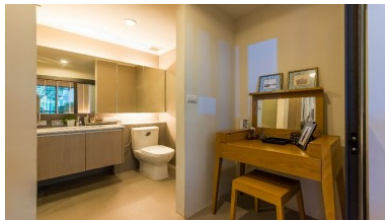

Property Detail

Price	4,700,000 THB
Location	Phuket Town Thailand
Bedrooms	2
Bathrooms	2
Land Size	area
Building Size	69 sqm
Type	condos

Description

Condo for Sale Phuket

Experience the epitome of urban living with this exceptional two-bedroom central Phuket condo, perfectly situated at the heart of the city, just across from the renowned Central Festival shopping center.

Discover the true meaning of convenience as these Phuket condos come fully furnished, sparing you the hassle of furnishing your new home. The meticulously planned units are designed to provide a harmonious blend of comfort, style, and functionality.