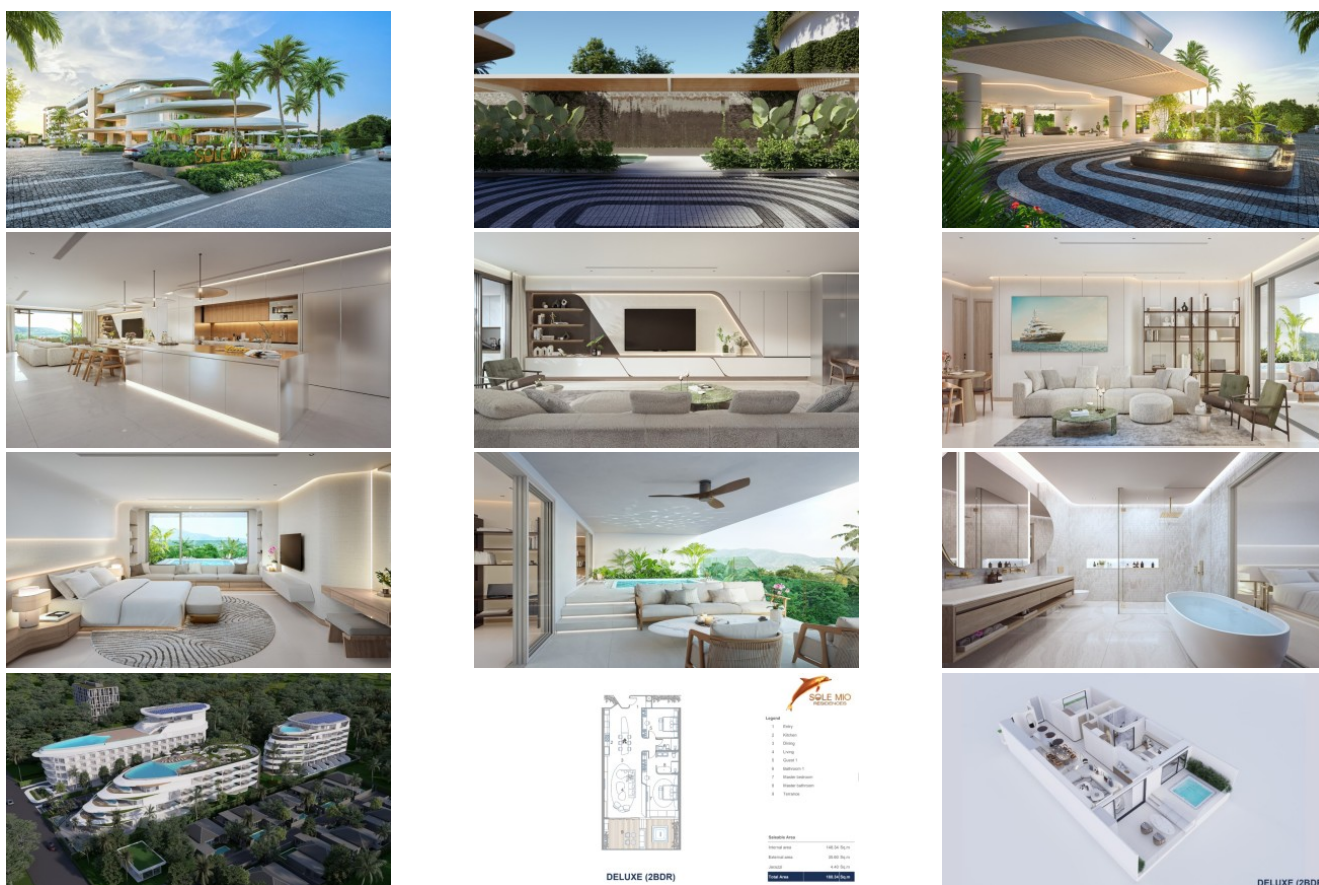

Q&A P&A

Property Detail

Price	14,832,000 THB
Location	Bang Tao Thailand
Bedrooms	2
Bathrooms	2

Land Size	area
Building Size	82 sqm
Type	condos

Description

Apartments for Sale Phuket

Discover the convenience and charm of this well-designed two-bedroom apartment, located just a short 200m walk from the beautiful Bang Tao beach.

Situated within a five-story building, this apartment development also features a rooftop swimming pool, providing a refreshing escape and stunning views.

Investing in apartments for sale in Phuket is a promising opportunity, with a projected 30% unit price growth anticipated by the end of construction.