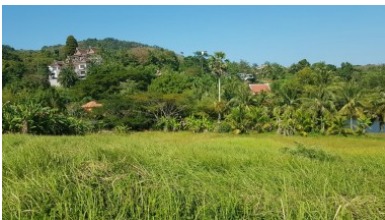

Property Detail

Price	6,500,000 THB
Location	Layan Thailand
Bedrooms	
Bathrooms	0
Land Size	14400 area
Building Size	sqm
Type	land

Description

9 Rai Land Plot on Lake

This lakefront land plot for sale is in a peaceful location near an exclusive residential estate Vichuda Hills in Layan. This area gives you a beautiful view of the valley and mountains.

Distantly surrounded by luxury villas, the property is within walking distance of Layan beach.

Land has a very gentle slope to finish in a flat area around the lake.

To enjoy the most beautiful beaches of Phuket, only minutes away as well as the opportunity for golfing. Nice restaurants serving national and international food are to be found in only 5 minutes drive. The Phuket International Airport is approximately 20 minutes away by car.

?

Electric 220 V + 380 V is direct at the street. Water is found on the land within 12m. The land access has a public road 7m wide.

Area A (3 Rai): 6,500,000 THB per Rai

Area B (6 Rai): 8,500,000 THB per Rai