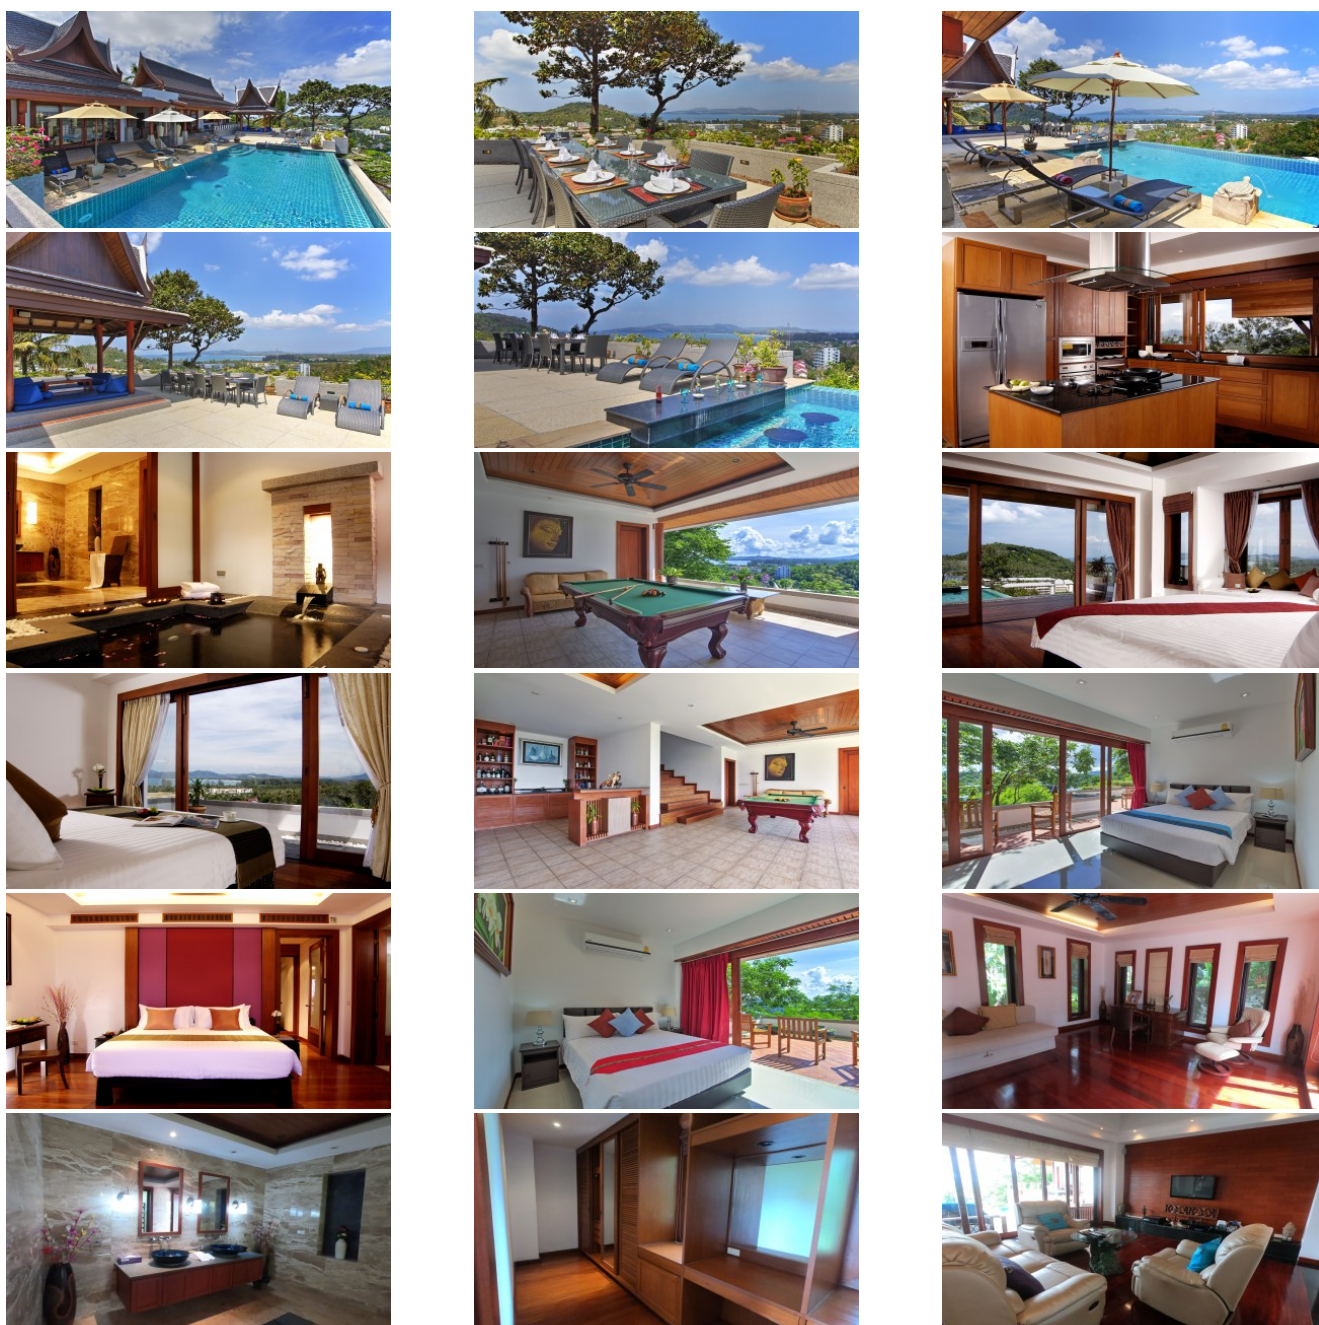

Property Detail

Price	85,000,000 THB
Location	Surin Thailand
Bedrooms	5
Bathrooms	7
Land Size	1012 area
Building Size	1200 sqm
Type	villa

Description

Phuket Baan Thai Surin Hill Villa for Sale

Welcome to the extraordinary Villa Baan Suk Sabai, an exquisite five-bedroom haven nestled within a serene hillside estate, just a leisurely stroll away from the pristine sands of Surin Beach on Phuket's west coast.

Prepare to be enchanted by the breathtaking sea views that stretch across Surin Beach and Bang Tao Bay, providing a stunning backdrop for outdoor entertaining options that will leave you in awe. This fully staffed luxury villa is the epitome of refined living, offering the perfect holiday home for large families and groups.

From the moment you step inside, you'll be captivated by the spacious and inviting atmosphere, ideal for those who relish the blend of indoor and outdoor living. The villa's entrance leads to a beautifully designed outdoor entertainment area, connecting two lavishly furnished guest bedrooms. Here, you can enjoy a game of pool while soaking in the panoramic vista of Bang Tao Bay and the surrounding hills.

Step inside, and you'll discover elegant and spacious living and dining areas spread across three levels within the exclusive Baan Thai Surin Hill estate. Imagine sipping a sunset beer, feeling the cool breeze caress your skin from the comfort of your private retreat.