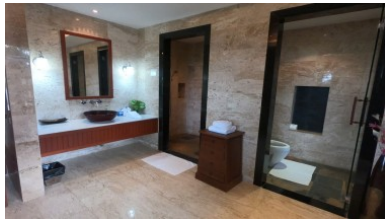

Property Detail

Price	85,000,000 THB
Location	Surin Thailand
Bedrooms	5
Bathrooms	7
Land Size	1012 area
Building Size	1200 sqm
Type	villa

Description

Phuket Baan Thai Surin Hill Villa for Sale

Welcome to the extraordinary Villa Baan Suk Sabai, an exquisite five-bedroom haven nestled within a serene hillside estate, just a leisurely stroll away from the pristine sands of Surin Beach on Phuket's west coast.

From the moment you step inside, you'll be captivated by the spacious and inviting atmosphere, ideal for those who relish the blend of indoor and outdoor living. The villa's entrance leads to a beautifully designed outdoor entertainment area, connecting two lavishly furnished guest bedrooms. Here, you can enjoy a game of pool while soaking in the panoramic vista of Bang Tao Bay and the surrounding hills.

Step inside, and you'll discover elegant and spacious living and dining areas spread across three levels within the exclusive Baan Thai Surin Hill estate. Imagine sipping a sunset beer, feeling the cool breeze caress your skin from the comfort of your private retreat.

Designed to maximize the enchanting location, the upper main level treats you to awe-inspiring panoramic views of both Surin Bay and Bang Tao Bay. Revel in the splendor from the spectacular primary bedroom or unwind in the Thai sala, an outdoor relaxation area. The infinity swimming pool, complete with a granite bar, allows you to enjoy the rare vista of both bays simultaneously, while the terrace beckons for alfresco dining experiences.