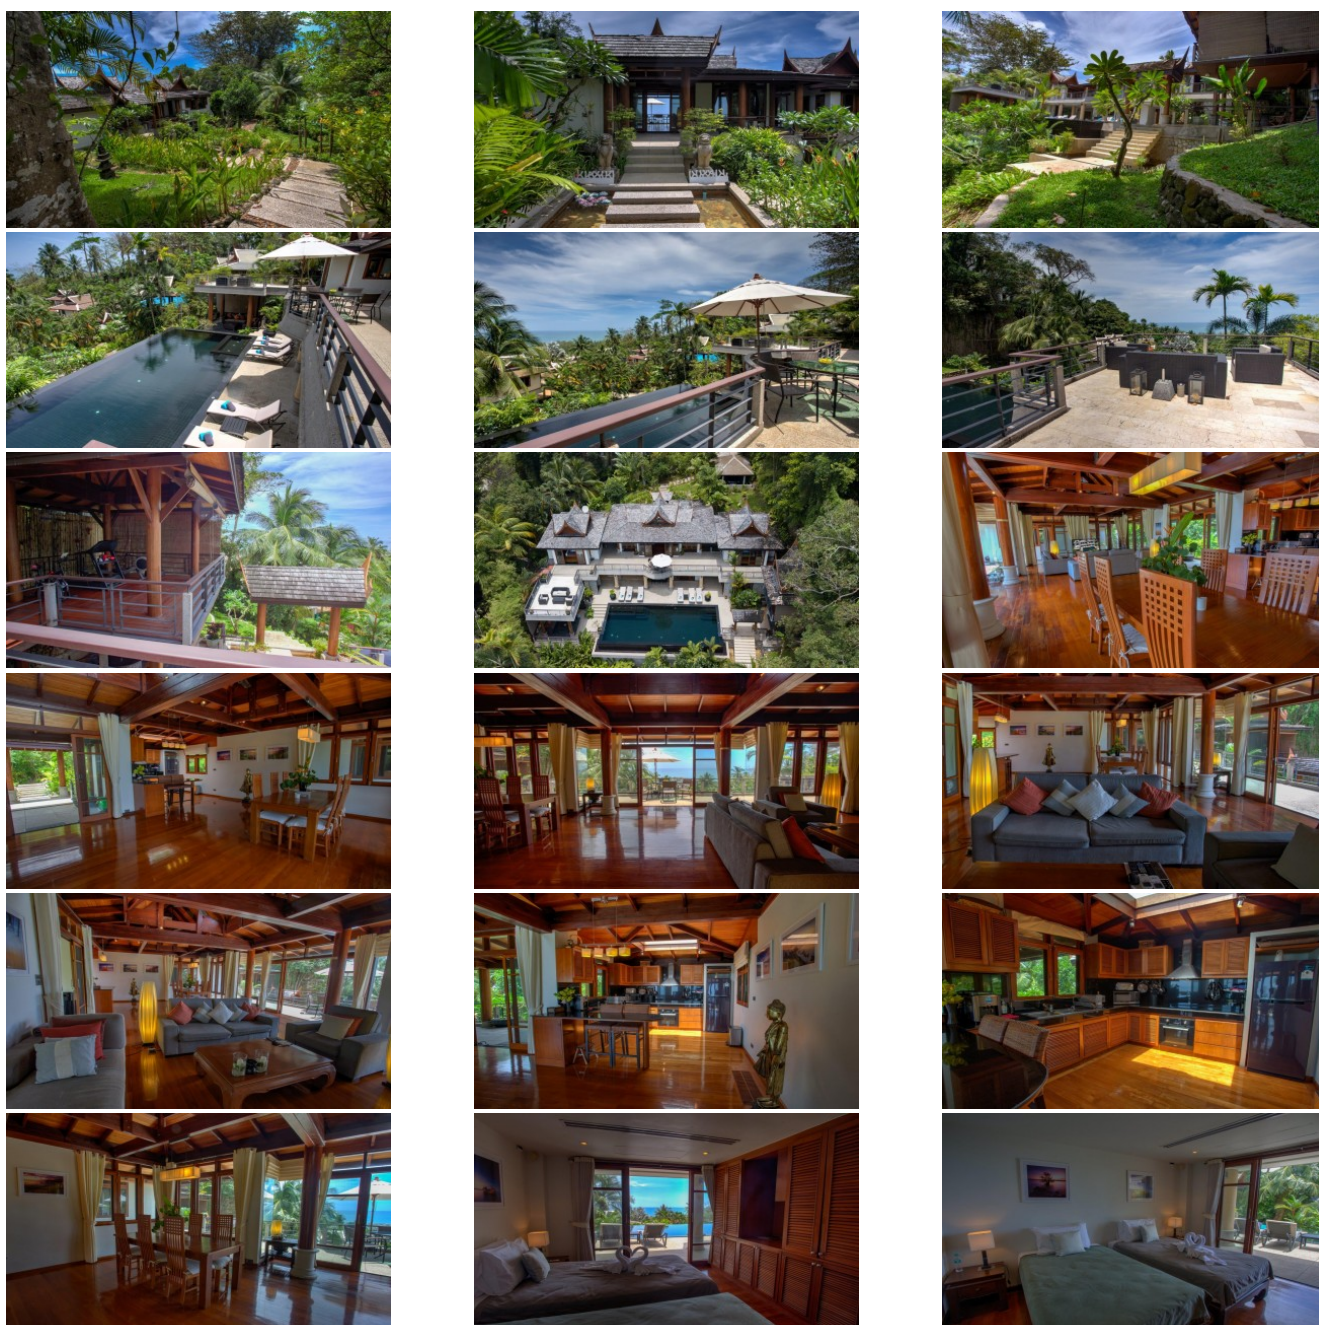

## Delightful Sea View Home

Welcome to this exceptional private pool villa nestled within the prestigious Ayara Surin Estate. Offering a truly enchanting experience, this exquisite home boasts not one, but two separate entrances, each with its own covered garage, ensuring utmost convenience and privacy.

Arriving at this remarkable residence, you'll find ample parking available at either entrance. One entrance welcomes you from the prestigious Ayara, while the other invites you from the esteemed Baan Thai Surin Hill. The villa's thoughtful design ensures that convenience is never compromised.

Recently extended and extensively remodeled, this home has been elevated to new heights of luxury. Immerse yourself in the seamless fusion of modern elegance and timeless charm as you discover new floors, a refreshed roof, a pristine pool, and tasteful redecoration throughout. Every corner of this villa exudes an atmosphere of refined opulence.

Set upon an expansive 1.4 Rai of land, this sea view haven offers over 800 square meters of living space, distributed across two levels. Step outside to embrace the enchanting outdoors on extensive terraces, complemented by four Salas, ideal for savoring tranquil moments or entertaining loved ones. Refresh yourself in the 5x12m infinity-edge swimming pool, where you can lose yourself in the mesmerizing vistas that stretch before you.