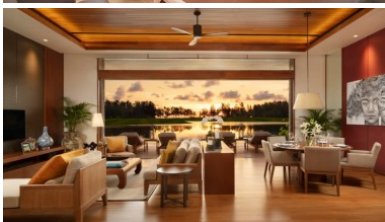

Don't miss this Chance! | Own an Aquella Luxury Golf Villa | The Best