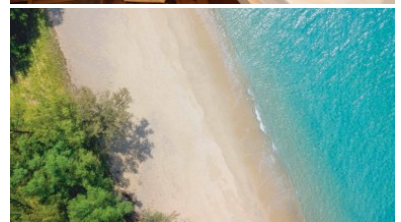

Don't miss this Chance! | Own an Aquella Luxury Golf Villa | The Best