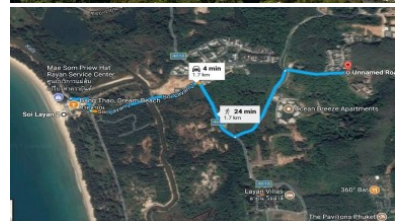

## Property Detail

Price	15,000,000 THB
Location	Layan Thailand
Bedrooms	
Bathrooms	0
Land Size	15200 area
Building Size	sqm

Type

land

---