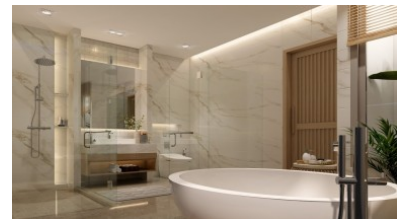

Property Detail

Price	18,900,000 THB
Location	Rawai Thailand
Bedrooms	3
Bathrooms	4
Land Size	335 area
Building Size	274 sqm
Type	villa

Description

Enchanting Island Villa

Step into the lap of modern luxury in the enchanting haven of Rawai, Phuket, as we proudly introduce our exclusive collection of opulent villas. These meticulously designed 3 and 4-bedroom residences redefine the very essence of luxury living in Southern Thailand, a region hailed as one of the world's most serene destinations.

Each villa boasts a modern luxury architectural style, characterized by sleek lines and open-concept living spaces. The interiors have been thoughtfully crafted to seamlessly merge indoor and outdoor realms, flooding the spaces with natural light and a profound sense of expansiveness. Every facet has been meticulously considered, striking a harmonious equilibrium between aesthetics and functionality.

Our villas are designed to cater to families of all sizes, offering a variety of 3 and 4-bedroom layouts to suit your unique preferences. Each bedroom is a sanctuary of relaxation, adorned with sumptuous furnishings and framed by captivating views of the lush landscape. Retreat to the privacy of your spacious master suite, complete with a lavish en-suite bathroom and a personal balcony. Venture further into a world of unparalleled luxury as you explore the carefully curated interiors. The fully equipped modern kitchen awaits culinary enthusiasts, featuring premium appliances and abundant storage space.