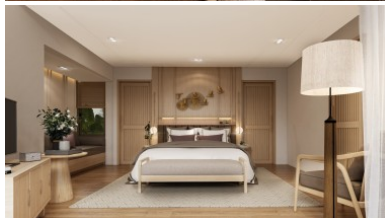

Property Detail

Price	18,900,000 THB
Location	Rawai Thailand
Bedrooms	3
Bathrooms	4
Land Size	335 area
Building Size	274 sqm
Type	villa

Description

Enchanting Island Villa

Step into the lap of modern luxury in the enchanting haven of Rawai, Phuket, as we proudly introduce our exclusive collection of opulent villas. These meticulously designed 3 and 4-bedroom residences redefine the very essence of luxury living in Southern Thailand, a region hailed as one of the world's most serene destinations.

Each villa boasts a modern luxury architectural style, characterized by sleek lines and open-concept living spaces. The interiors have been thoughtfully crafted to seamlessly merge indoor and outdoor realms, flooding the spaces with natural light and a profound sense of expansiveness. Every facet has been meticulously considered, striking a harmonious equilibrium between aesthetics and functionality.

Our villas are designed to cater to families of all sizes, offering a variety of 3 and 4-bedroom layouts to suit your unique preferences. Each bedroom is a sanctuary of relaxation, adorned with sumptuous furnishings and framed by captivating views of the lush landscape. Retreat to the privacy of your spacious master suite, complete with a lavish en-suite bathroom and a personal balcony. Venture further into a world of unparalleled luxury as you explore the carefully curated interiors. The fully equipped modern kitchen awaits culinary enthusiasts, featuring premium appliances and abundant storage space.