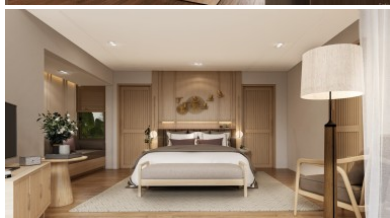

Enchanting Island Villa | Rawai Beach Phuket Thailand | Prime Location, Hurry!