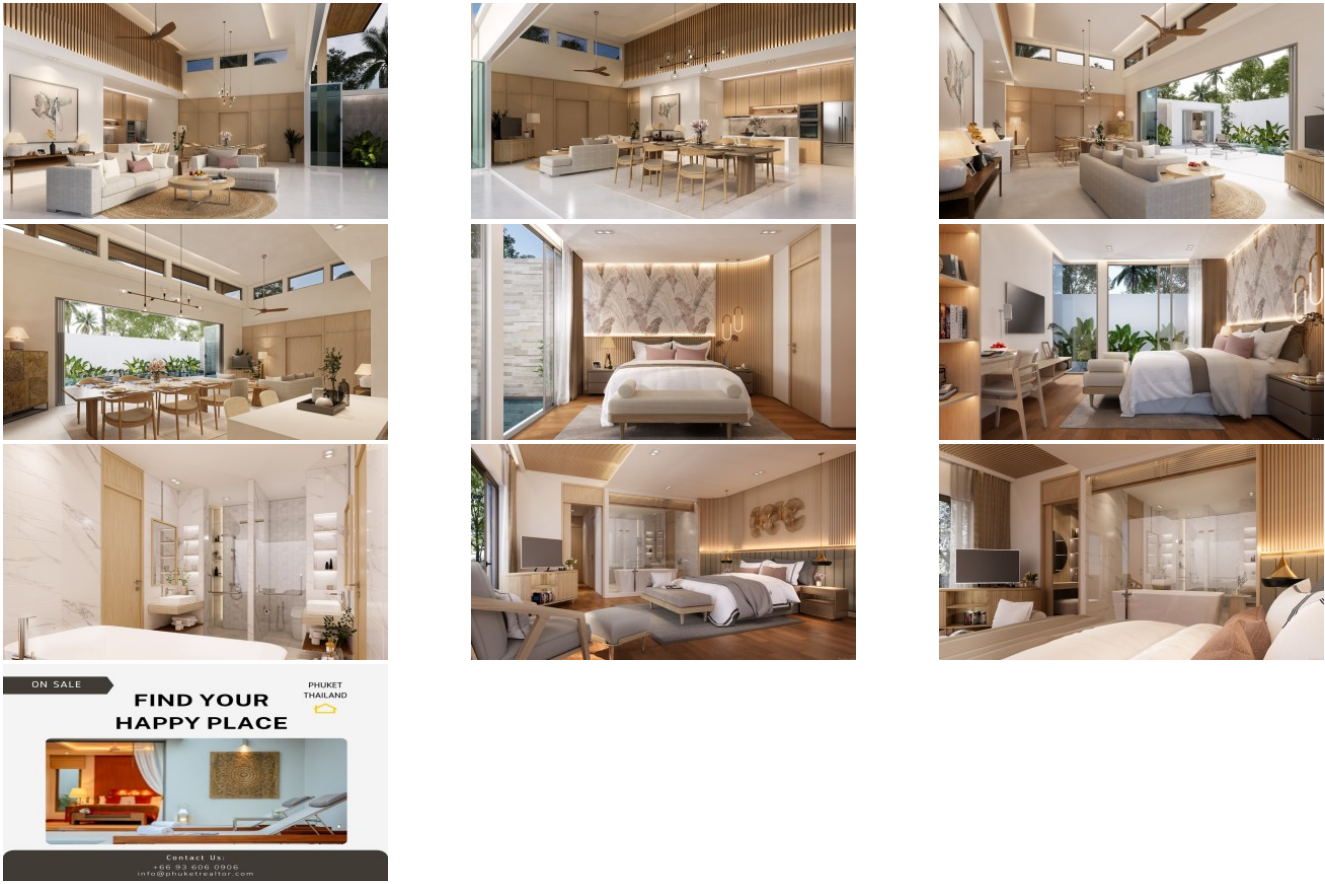

FLOOR PLAN

TYPE B
274.00 sqm

- Living Room
- Dining Room
- Kitchen
- Breakfast Room
- Bedroom
- Bathroom
- Pool
- Garden
- Carport
- Storage
- Wardrobe
- Laundry
- Guest Room
- Guest Bathroom
- Guest Terrace
- Guest Pool
- Guest Garden
- Guest Carport
- Guest Storage
- Guest Wardrobe
- Guest Laundry

Property Detail

Price	22,250,000 THB
Location	Rawai Thailand
Bedrooms	3
Bathrooms	4
Land Size	320 area
Building Size	274 sqm
Type	villa

Description

Enchanting Island Villa

Step into the lap of modern luxury in the enchanting haven of Rawai, Phuket, as we proudly introduce our exclusive collection of opulent villas. These meticulously designed 3 and 4-bedroom residences redefine the very essence of luxury living in Southern Thailand, a region hailed as one of the world's most serene destinations.

Each villa boasts a modern luxury architectural style, characterized by sleek lines and open-concept living spaces. The interiors have been thoughtfully crafted to seamlessly merge indoor and outdoor realms, flooding the spaces with natural light and a profound sense of expansiveness. Every facet has been meticulously considered, striking a harmonious equilibrium between aesthetics and functionality.

Our villas are designed to cater to families of all sizes, offering a variety of 3 and 4-bedroom layouts to suit your unique preferences. Each bedroom is a sanctuary of relaxation, adorned with sumptuous furnishings and framed by captivating views of the lush landscape. Retreat to the privacy of your spacious master suite, complete with a lavish en-suite bathroom and a personal balcony. Venture further into a world of unparalleled luxury as you explore the carefully curated interiors. The fully equipped modern kitchen awaits culinary enthusiasts, featuring premium appliances and abundant storage space.