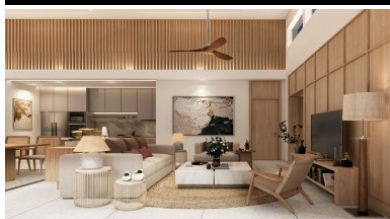

Enchanting Island Villa | Rawai Beach Phuket Thailand | Prime Location, Hurry!