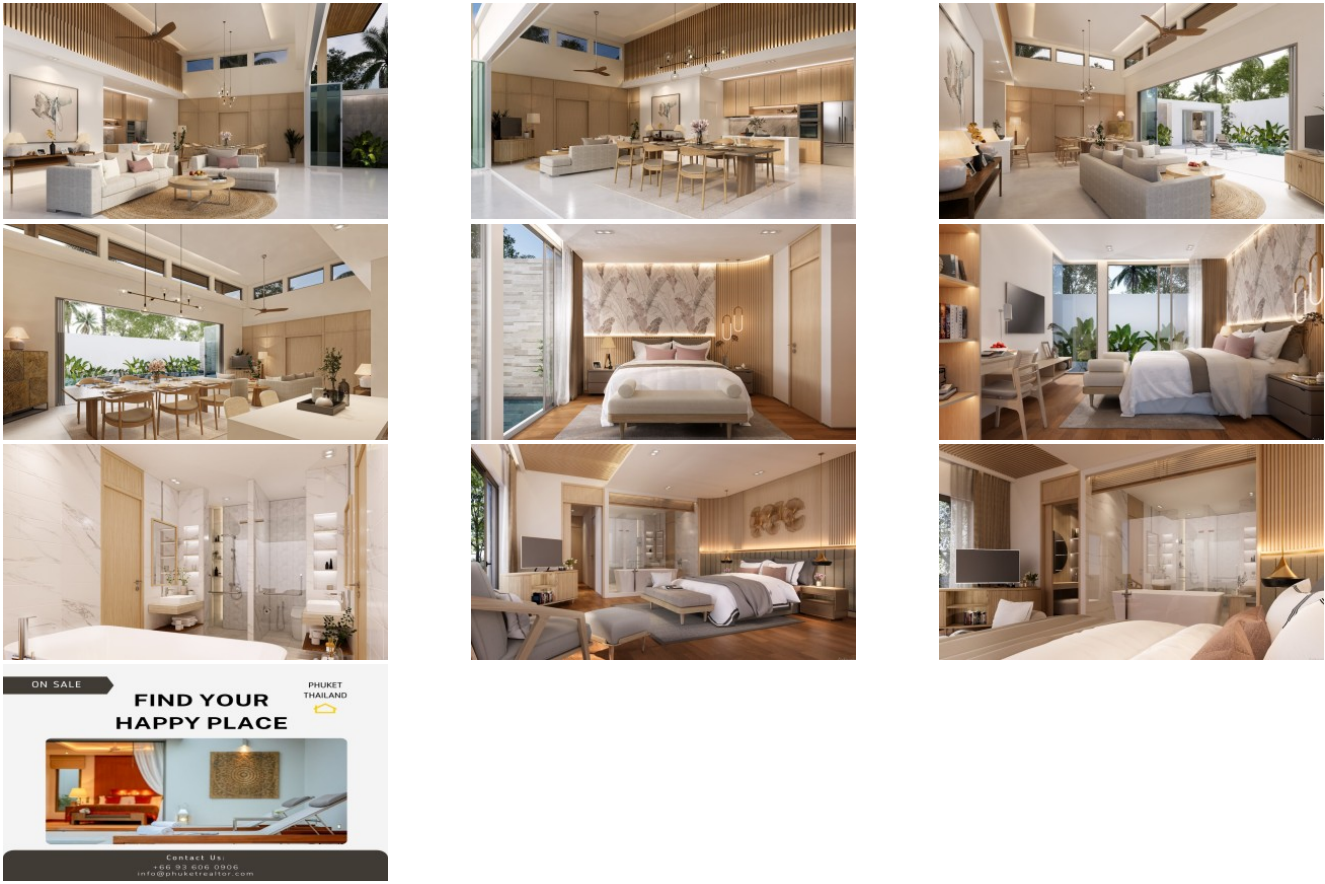

Property Detail

Price	18,900,000 THB
Location	Rawai Thailand
Bedrooms	3
Bathrooms	4
Land Size	335 area
Building Size	274 sqm
Type	villa

Description

Enchanting Island Villa

Step into the lap of modern luxury in the enchanting haven of Rawai, Phuket, as we proudly introduce our exclusive collection of opulent villas. These meticulously designed 3 and 4-bedroom residences redefine the very essence of luxury living in Southern Thailand, a region hailed as one of the world's most serene destinations.

Each villa boasts a modern luxury architectural style, characterized by sleek lines and open-concept living spaces. The interiors have been thoughtfully crafted to seamlessly merge indoor and outdoor realms, flooding the spaces with natural light and a profound sense of expansiveness. Every facet has been meticulously considered, striking a harmonious equilibrium between aesthetics and functionality.

Our villas are designed to cater to families of all sizes, offering a variety of 3 and 4-bedroom layouts to suit your unique preferences. Each bedroom is a sanctuary of relaxation, adorned with sumptuous furnishings and framed by captivating views of the lush landscape. Retreat to the privacy of your spacious master suite, complete with a lavish en-suite bathroom and a personal balcony. Venture further into a world of unparalleled luxury as you explore the carefully curated interiors. The fully equipped modern kitchen awaits culinary enthusiasts, featuring premium appliances and abundant storage space.