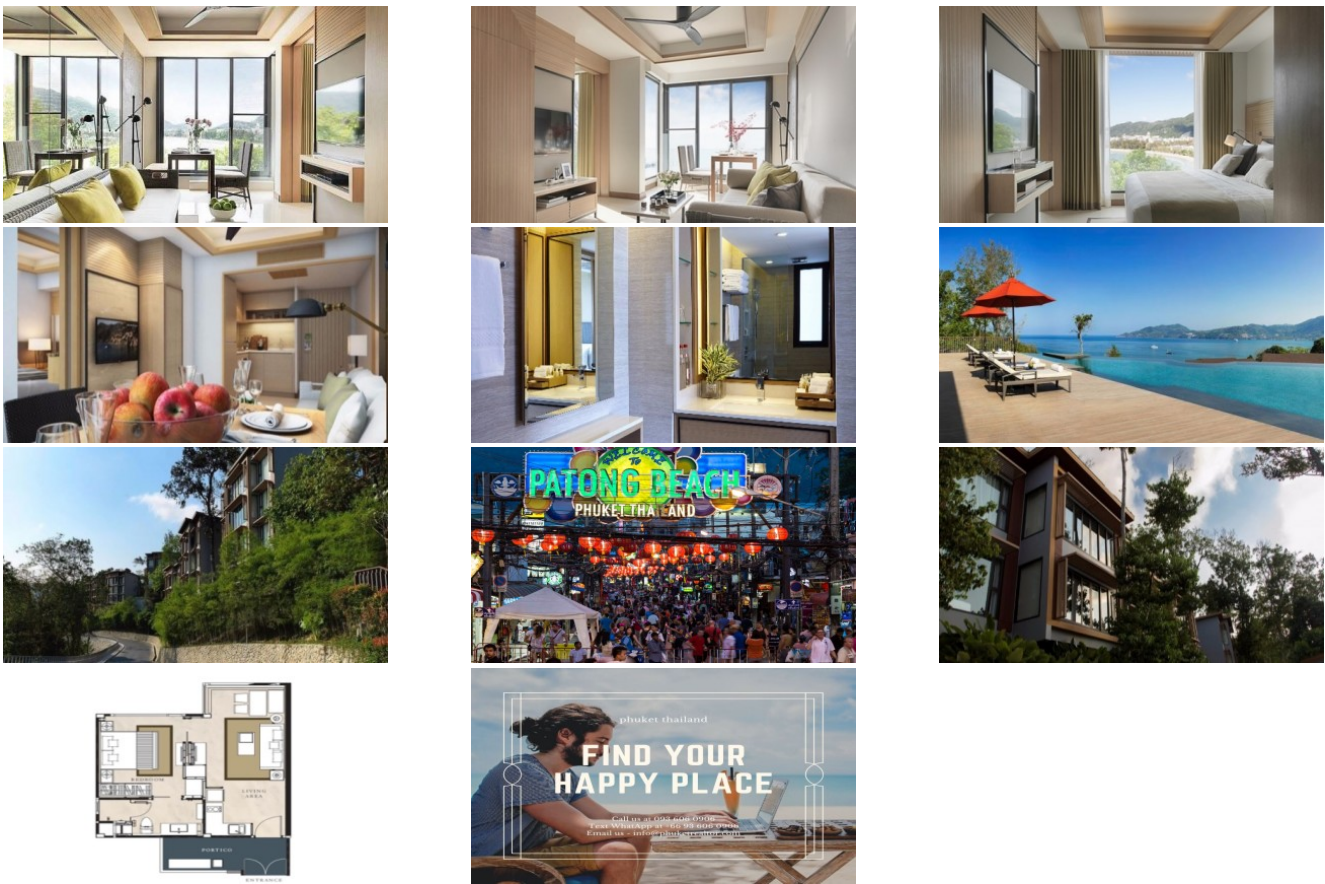

Property Detail

Price	11,000,000 THB
Location	Patong Thailand
Bedrooms	1
Bathrooms	1
Land Size	area
Building Size	52 sqm
Type	condos

Description

Selling Phuket Home

Amari Residences Phuket – Description

Experience the perfect blend of luxury and convenience with this fully furnished one-bedroom apartment, designed with premium furniture by Chanintr Living, Thailand's leading luxury home furnishings retailer. Nestled within the renowned Amari Phuket, this residence offers an unparalleled lifestyle and an exceptional vacation investment opportunity.

Property Details:

Type: Apartment

Size: 51.5 sqm

Bedrooms: 1

Tenure: Leasehold

This property comes with the added benefit of a professionally managed rental program, operated by an international hotel management company, ensuring a stress-free investment while you enjoy your well-deserved breaks.