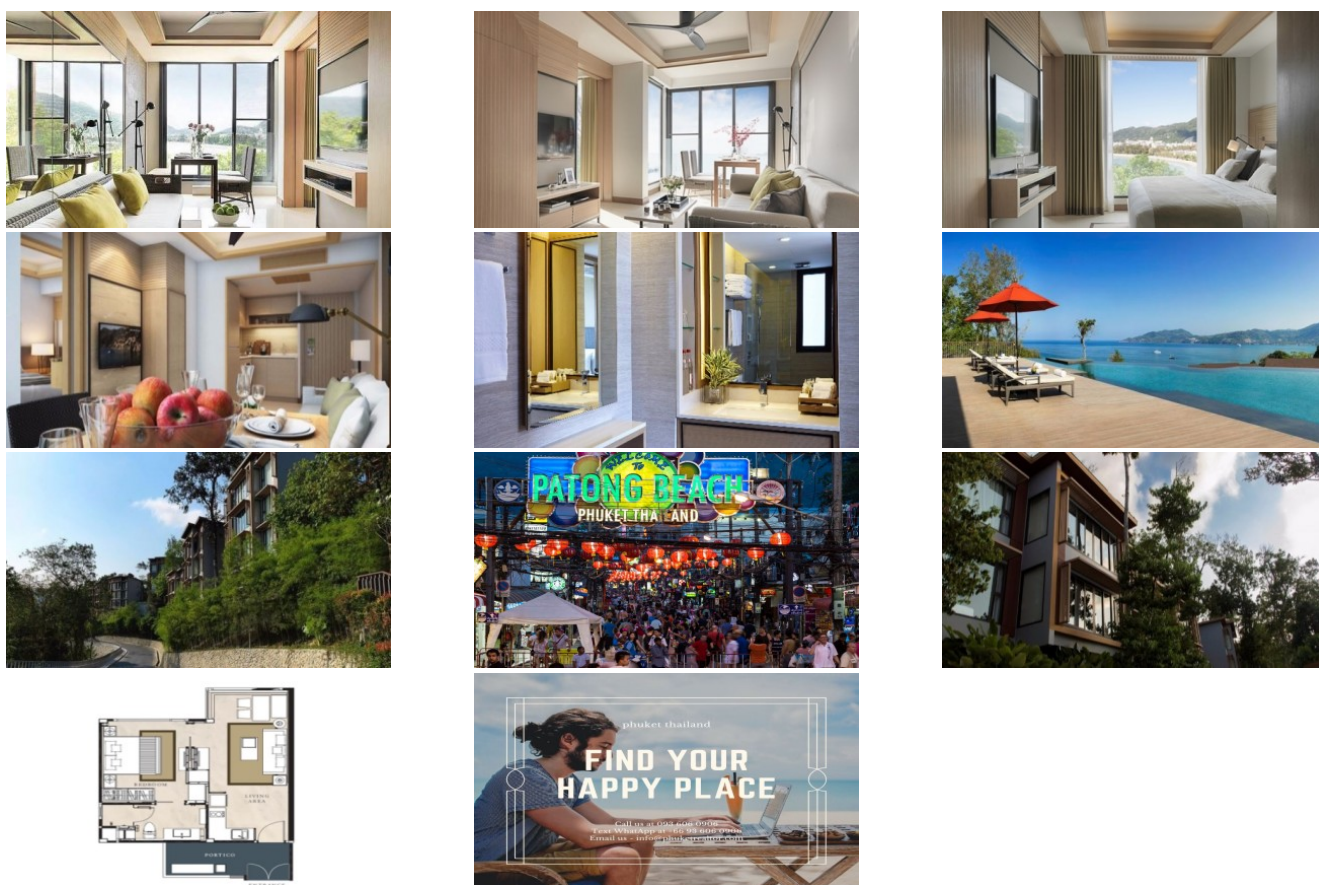

Property Detail

Price	11,000,000 THB
Location	Patong Thailand
Bedrooms	1
Bathrooms	1
Land Size	area
Building Size	52 sqm
Type	condos

Description

Selling Phuket Home

Rare resale unit at Amari Phuket.

Indulge in the ultimate luxury living experience at prestigious Patong sea view branded development, overlooking the mesmerizing Andaman Sea and Patong Bay. With unrivaled hotel services and world-class amenities just steps away, this property is situated on one of Phuket's most coveted development sites, perched majestically atop a scenic hillside.