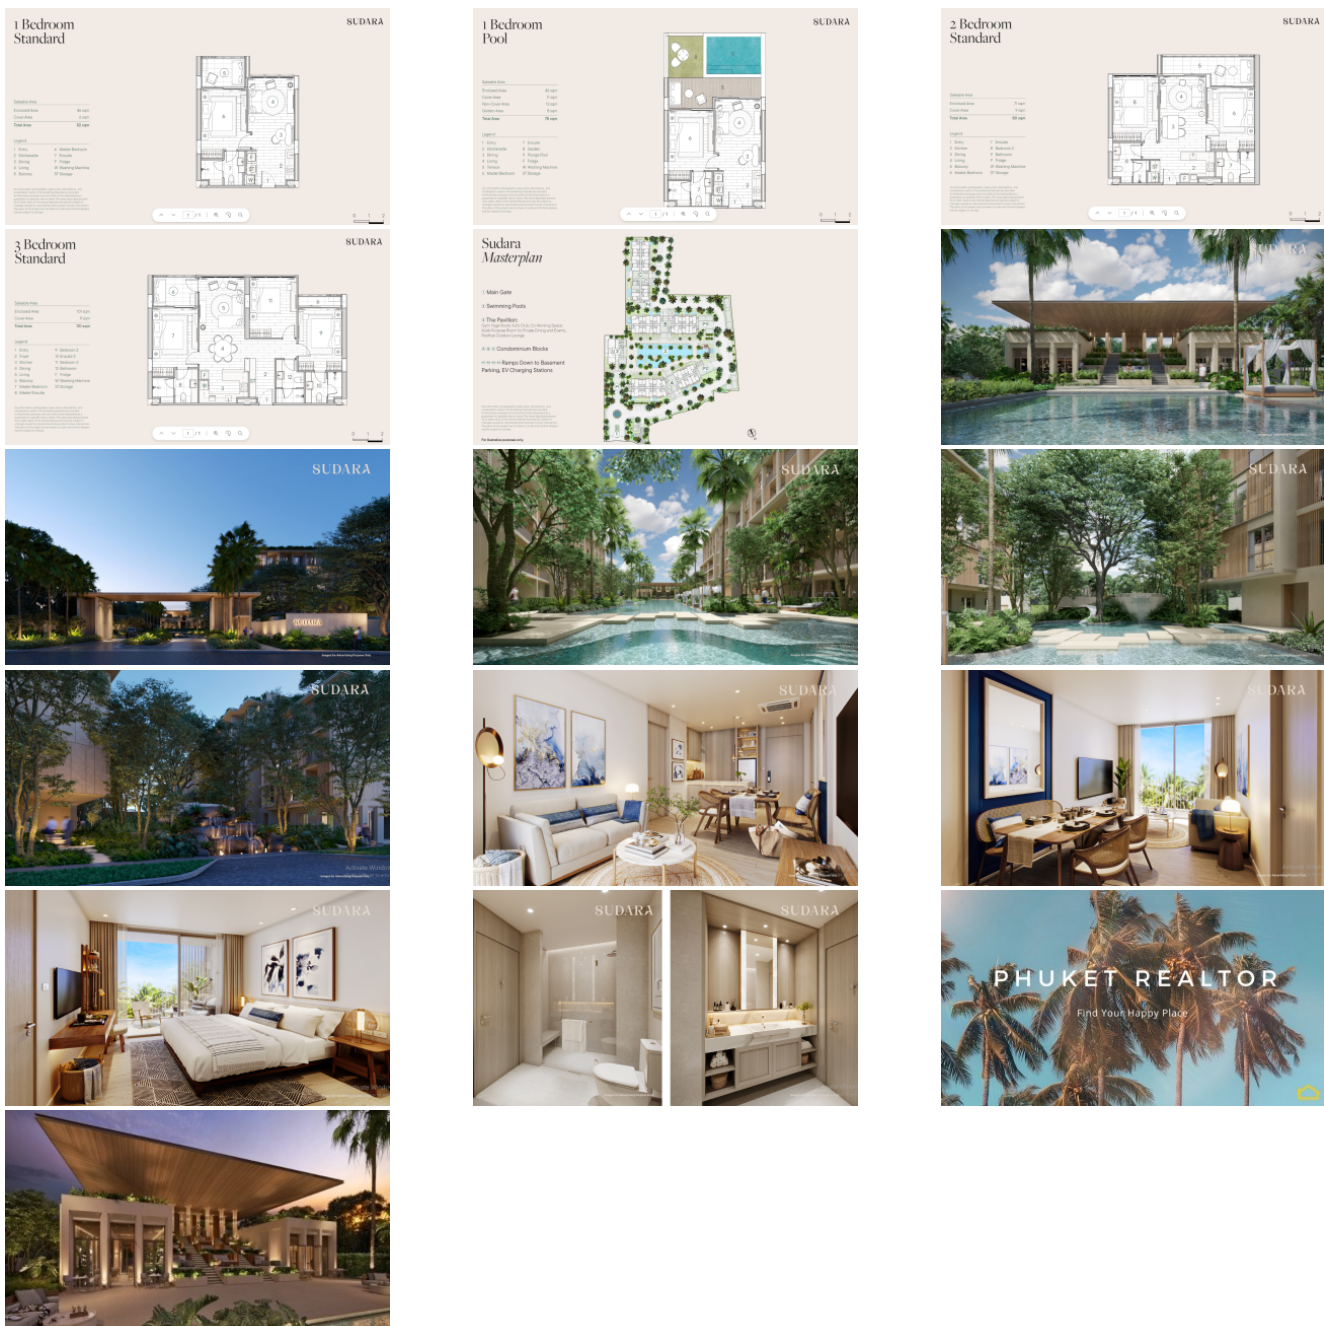

## Property Detail

Price	12,989,401 THB
Location	Bang Tao Thailand
Bedrooms	1
Bathrooms	1
Land Size	area
Building Size	52 sqm
Type	condos

---

### Elegant Condominiums for Sale

Embark on a journey of refined living at Sudara, where every day unfolds like a captivating story, filled with comfort and extraordinary moments. Nestled amidst the captivating Bangtao Beach, one of Phuket's most enchanting locales, Sudara invites you to discover a lifestyle redefined.

At Sudara, we honor Thailand's rich hospitality heritage while embracing contemporary design. Our ethos celebrates sleek modernity alongside the intimacy of natural materials and lush green expanses. The Pavilion, our centerpiece, offers a haven of serenity amidst tropical beauty, fostering connection and community within this paradise.