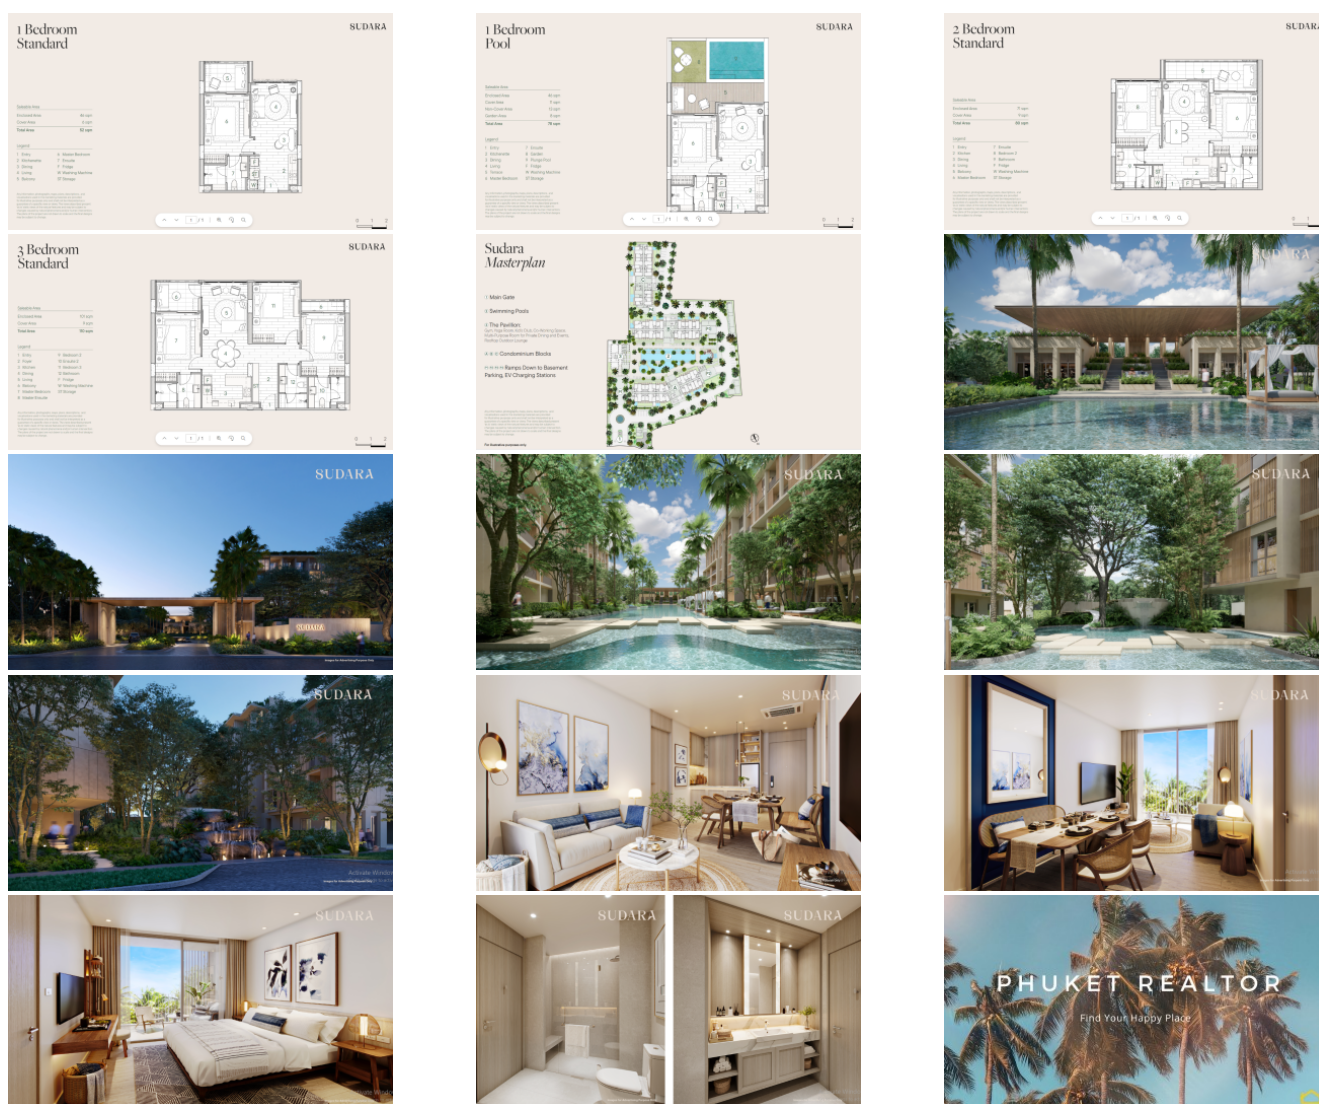

Exciting Upcoming Development by Andara Phuket | Elegant Condominiums for Sale

Property Detail

| | |
|-----------|-------------------|
| Price | 9,656,620 THB |
| Location | Bang Tao Thailand |
| Bedrooms | 1 |
| Bathrooms | 1 |

| | |
|---------------|--------|
| Land Size | area |
| Building Size | 52 sqm |
| Type | condos |

Description

Elegant Condominiums for Sale

Embark on a journey of refined living at Sudara, where every day unfolds like a captivating story, filled with comfort and extraordinary moments. Nestled amidst the captivating Bangtao Beach, one of Phuket's most enchanting locales, Sudara invites you to discover a lifestyle redefined.

At Sudara, we honor Thailand's rich hospitality heritage while embracing contemporary design. Our ethos celebrates sleek modernity alongside the intimacy of natural materials and lush green expanses. The Pavilion, our centerpiece, offers a haven of serenity amidst tropical beauty, fostering connection and community within this paradise.

Units are available in one-bedroom, two-bedroom, and three-bedroom layouts. Enquire for sales kit with prices.

Don't just imagine your dream lifestyle—live it at Sudara. Experience the essence of Thai chic design and sophisticated living. Discover your sanctuary by the sea and seize the opportunity to embrace the best that life has to offer. Your journey into luxury begins here.