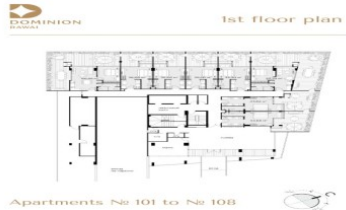

Family Beach Residences | Thailand Property | Payment Plans | On Sale Now!

Property Detail

Price	4,674,960 THB
Location	Rawai Thailand
Bedrooms	1
Bathrooms	1

Land Size	area
Building Size	32 sqm
Type	condos