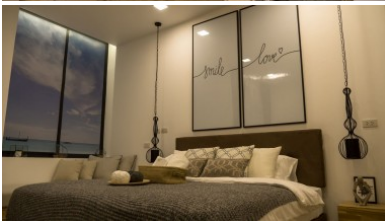

For Sale Rawai Boutique Top Floor One Bedroom Condominium

Property Detail

Price	4,165,430 THB
Location	Rawai Thailand
Bedrooms	1
Bathrooms	1
Land Size	area
Building Size	39 sqm
Type	condos

Description