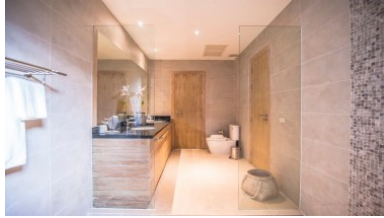

For Sale The Residence Three Bedroom Private Pool Villa