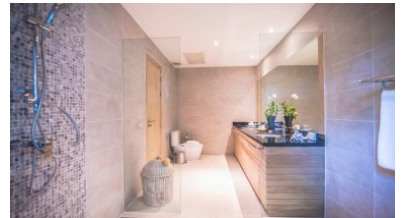

For Sale The Residence Three Bedroom Private Pool Villa