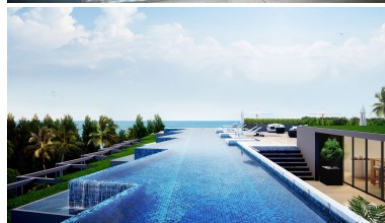

Property Detail

Price	6,900,000 THB
Location	Surin Thailand
Bedrooms	1
Bathrooms	1
Land Size	area

Building Size
Type

45 sqm
condos

Description

New sea view condominiums for sale at Oceana Surin, a unique property which features a “modern meets luxury” concept. Project comprises units complete with high quality hotel services and facilities stretching across over 15 Rai of land separated in 3 different zones. This plot is just 200 meters from the beach and is one of the last plots in this area that can be developed for investments. At Oceana Surin built in furniture is 155,000 THB and furniture package is 135,000 THB. Payment plan in line with construction progress. Call for availability +66 93 606 0906.