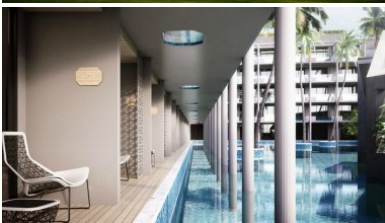

Property Detail

Price	6,900,000 THB
Location	Surin Thailand
Bedrooms	1
Bathrooms	1
Land Size	area

Building Size
Type

45 sqm
condos

Description

New sea view condominiums for sale at Oceana Surin, a unique property which features a “modern meets luxury” concept. Project comprises units complete with high quality hotel services and facilities stretching across over 15 Rai of land separated in 3 different zones. This plot is just 200 meters from the beach and is one of the last plots in this area that can be developed for investments. At Oceana Surin built in furniture is 155,000 THB and furniture package is 135,000 THB. Payment plan in line with construction progress. Call for availability +66 93 606 0906.