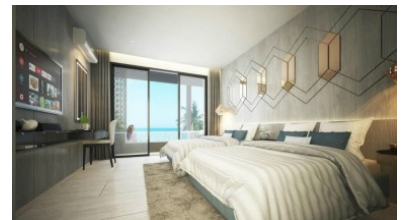

Property Detail

Price	6,900,000 THB
Location	Surin Thailand
Bedrooms	1
Bathrooms	1
Land Size	area

Building Size
Type

45 sqm
condos

Description

New sea view condominiums for sale at Oceana Surin, a unique property which features a “modern meets luxury” concept. Project comprises units complete with high quality hotel services and facilities stretching across over 15 Rai of land separated in 3 different zones. This plot is just 200 meters from the beach and is one of the last plots in this area that can be developed for investments. At Oceana Surin built in furniture is 155,000 THB and furniture package is 135,000 THB. Payment plan in line with construction progress. Call for availability +66 93 606 0906.