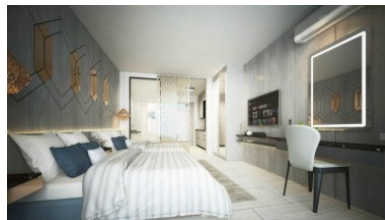

Property Detail

Price	6,900,000 THB
Location	Surin Thailand
Bedrooms	1
Bathrooms	1
Land Size	area

Building Size
Type

45 sqm
condos

Description

New sea view condominiums for sale at Oceana Surin, a unique property which features a “modern meets luxury” concept. Project comprises units complete with high quality hotel services and facilities stretching across over 15 Rai of land separated in 3 different zones. This plot is just 200 meters from the beach and is one of the last plots in this area that can be developed for investments. At Oceana Surin built in furniture is 155,000 THB and furniture package is 135,000 THB. Payment plan in line with construction progress. Call for availability +66 93 606 0906.