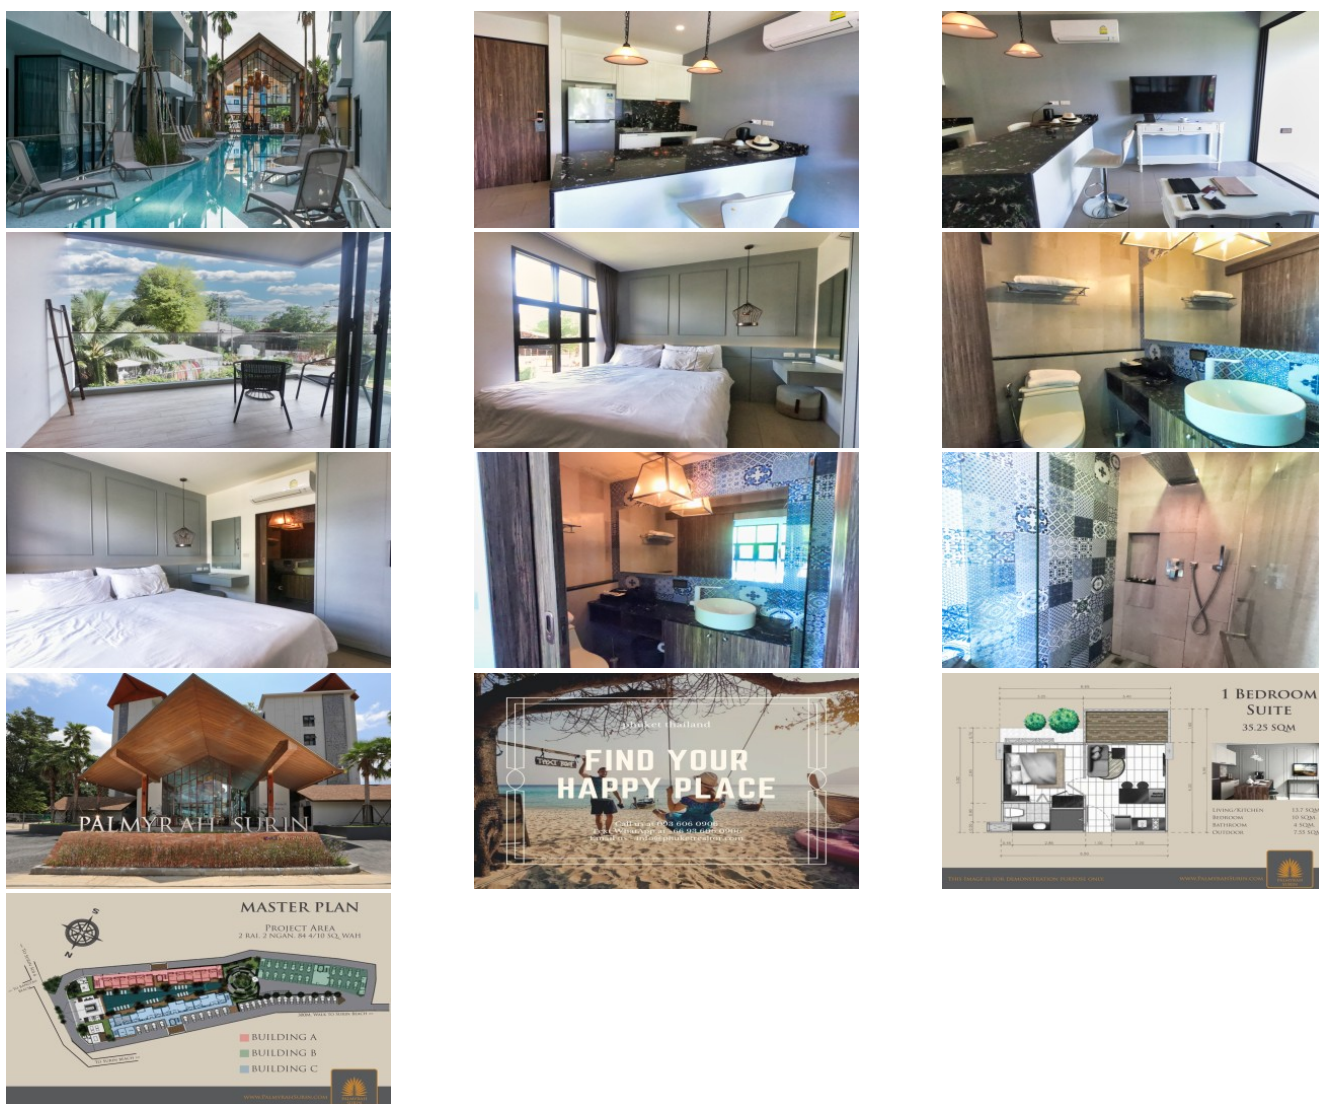

Fully Furnished Condo | Palmyrah Surin Phuket | Ready Now!

Property Detail

Price	4,200,000 THB
Location	Surin Thailand
Bedrooms	1
Bathrooms	1