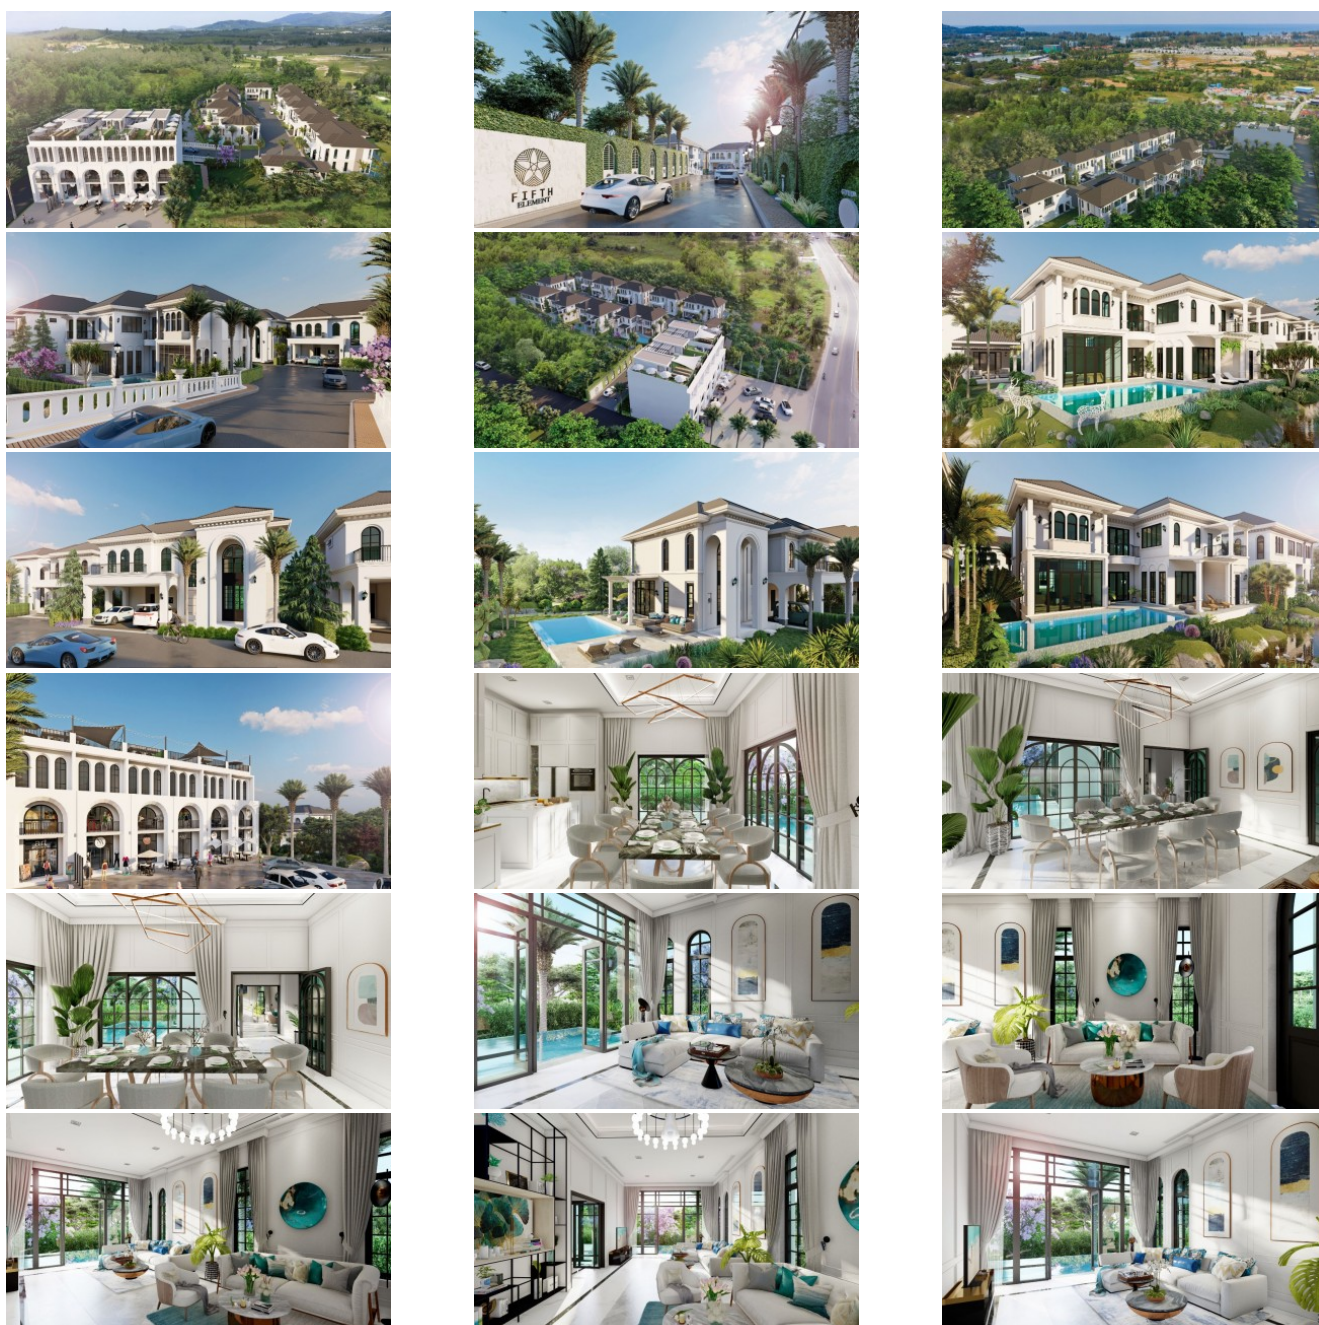

## Property Detail

Price	10,330,416 THB
Location	Bang Tao Thailand
Bedrooms	2
Bathrooms	2
Land Size	221 area
Building Size	216 sqm
Type	villa

Indulge in the exclusivity of these modern-style villas, meticulously crafted to offer a superior living experience. Available in two-bedroom and three-bedroom models, these homes boast an abundance of living space, ensuring ample room for relaxation and luxurious living.

Embark on a journey of refined living with three-bedroom models starting at 16.5M. Don't miss your chance to be a part of this extraordinary development that offers both quality and a prime location.

---