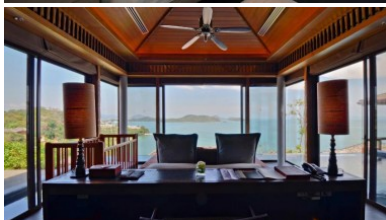

Property Detail

Price	280,000,000 THB
Location	East Side Thailand
Bedrooms	5
Bathrooms	7
Land Size	1968 area
Building Size	1509 sqm
Type	villa

Description

Phuket Real Estate Agency

Indulge in the ultimate luxury with this expansive sea view pool villa, located atop the exclusive Cape Panwa on Phuket's southeastern tip. Set within one of Phuket's finest private estates, this contemporary five-bedroom villa offers the perfect retreat for large families, groups, and intimate special events.

Seclusion and convenience come together harmoniously in this property, as it offers absolute privacy while providing access to the amenities and services of one of Phuket's most sophisticated five-star resorts. As the owner, you can take advantage of a range of in-villa services, including the services of an on-call masseuse and two full-time service staff dedicated to catering to your needs.