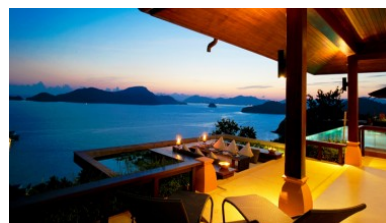

Property Detail

Price	280,000,000 THB
Location	East Side Thailand
Bedrooms	5
Bathrooms	7
Land Size	1968 area
Building Size	1509 sqm
Type	villa

Description

Phuket Real Estate Agency

Indulge in the ultimate luxury with this expansive sea view pool villa, located atop the exclusive Cape Panwa on Phuket's southeastern tip. Set within one of Phuket's finest private estates, this contemporary five-bedroom villa offers the perfect retreat for large families, groups, and intimate special events.