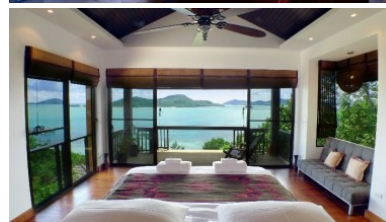

Property Detail

Price	280,000,000 THB
Location	East Side Thailand
Bedrooms	5
Bathrooms	7
Land Size	1968 area
Building Size	1509 sqm
Type	villa

Description

Phuket Real Estate Agency

Indulge in the ultimate luxury with this expansive sea view pool villa, located atop the exclusive Cape Panwa on Phuket's southeastern tip. Set within one of Phuket's finest private estates, this contemporary five-bedroom villa offers the perfect retreat for large families, groups, and intimate special events.

Seclusion and convenience come together harmoniously in this property, as it offers absolute privacy while providing access to the amenities and services of one of Phuket's most sophisticated five-star resorts. As the owner, you can take advantage of a range of in-villa services, including the services of an on-call masseuse and two full-time service staff dedicated to catering to your needs.