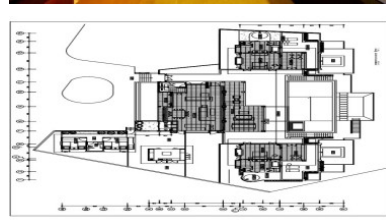

Property Detail

Price	280,000,000 THB
Location	East Side Thailand
Bedrooms	5
Bathrooms	7
Land Size	1968 area
Building Size	1509 sqm
Type	villa

Description

Phuket Real Estate Agency

Indulge in the ultimate luxury with this expansive sea view pool villa, located atop the exclusive Cape Panwa on Phuket's southeastern tip. Set within one of Phuket's finest private estates, this contemporary five-bedroom villa offers the perfect retreat for large families, groups, and intimate special events.