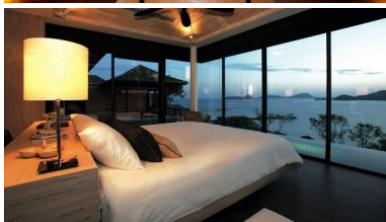

Property Detail

Price	280,000,000 THB
Location	East Side Thailand
Bedrooms	5
Bathrooms	7
Land Size	1968 area
Building Size	1509 sqm
Type	villa

Description

Phuket Real Estate Agency

Indulge in the ultimate luxury with this expansive sea view pool villa, located atop the exclusive Cape Panwa on Phuket's southeastern tip. Set within one of Phuket's finest private estates, this contemporary five-bedroom villa offers the perfect retreat for large families, groups, and intimate special events.

Seclusion and convenience come together harmoniously in this property, as it offers absolute privacy while providing access to the amenities and services of one of Phuket's most sophisticated five-star resorts. As the owner, you can take advantage of a range of in-villa services, including the services of an on-call masseuse and two full-time service staff dedicated to catering to your needs.