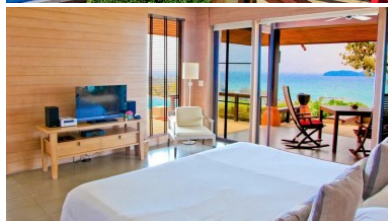

Property Detail

Price	280,000,000 THB
Location	East Side Thailand
Bedrooms	5
Bathrooms	7
Land Size	1968 area
Building Size	1509 sqm
Type	villa

Description

Phuket Real Estate Agency

Indulge in the ultimate luxury with this expansive sea view pool villa, located atop the exclusive Cape Panwa on Phuket's southeastern tip. Set within one of Phuket's finest private estates, this contemporary five-bedroom villa offers the perfect retreat for large families, groups, and intimate special events.

Seclusion and convenience come together harmoniously in this property, as it offers absolute privacy while providing access to the amenities and services of one of Phuket's most sophisticated five-star resorts. As the owner, you can take advantage of a range of in-villa services, including the services of an on-call masseuse and two full-time service staff dedicated to catering to your needs.