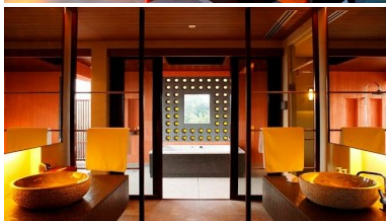

Property Detail

Price	280,000,000 THB
Location	East Side Thailand
Bedrooms	5
Bathrooms	7
Land Size	1968 area
Building Size	1509 sqm
Type	villa

Description

Phuket Real Estate Agency

Indulge in the ultimate luxury with this expansive sea view pool villa, located atop the exclusive Cape Panwa on Phuket's southeastern tip. Set within one of Phuket's finest private estates, this contemporary five-bedroom villa offers the perfect retreat for large families, groups, and intimate special events.

Seclusion and convenience come together harmoniously in this property, as it offers absolute privacy while providing access to the amenities and services of one of Phuket's most sophisticated five-star resorts. As the owner, you can take advantage of a range of in-villa services, including the services of an on-call masseuse and two full-time service staff dedicated to catering to your needs.