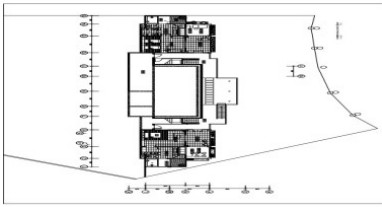

Property Detail

Price	280,000,000 THB
Location	East Side Thailand
Bedrooms	5
Bathrooms	7
Land Size	1968 area
Building Size	1509 sqm
Type	villa

Description

Phuket Real Estate Agency

Indulge in the ultimate luxury with this expansive sea view pool villa, located atop the exclusive Cape Panwa on Phuket's southeastern tip. Set within one of Phuket's finest private estates, this contemporary five-bedroom villa offers the perfect retreat for large families, groups, and intimate special events.