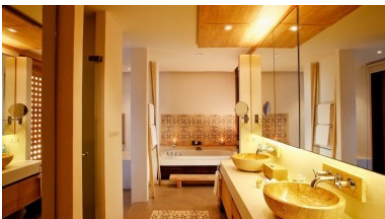

Glorious Sea View Family Suite Villa for Sale

Property Detail

Price	50,000,000 THB
Location	East Side Thailand
Bedrooms	2
Bathrooms	2
Land Size	410 area
Building Size	320 sqm