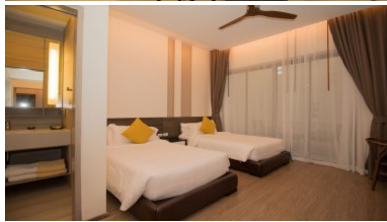

Golf Villas in Thailand for Sale | Brand New Unique Property | Loch Palm!

Plot	Area (Sq.M) (Land Plot)	Area (Sq.M) (Built-up Area)	Price (THB)
LP04	386	330	19,500,000
LP05	482	330	20,500,000

Company's Conditions apply

Company's Conditions apply

Property Detail