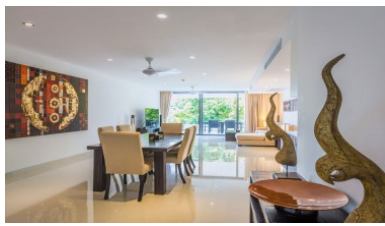

Property Detail

Price	16,500,000 THB
Location	Surin Thailand
Bedrooms	3
Bathrooms	3
Land Size	area
Building Size	189 sqm
Type	condos

Description

Property Phuket

Three bedroom sea view unit in executive serviced apartment where contemporary apartments and

the best of hotel services blend seamlessly to deliver a perfect living or holiday experience.

This is Sansui Resort, the apartments of choice for the savvy traveler.

Surin Beach offers wonderful Thai and International restaurants, boutique shopping, and a great nightlife. Whether you're a family, couple, or a group of friends, these executive serviced apartments will relax your mind, spoil your senses, and fulfill your every need.

This contemporary 107 sqm apartment commands spectacular views of the Andaman Sea and the lush forested mountains of Bangtao and Surin beach.

Take in the scenic views from the large private balcony which is furnished for relaxation overlooking the resort pool.