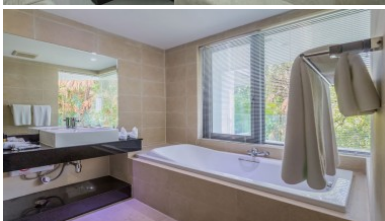

Property Detail

Price	16,500,000 THB
Location	Surin Thailand
Bedrooms	3
Bathrooms	3
Land Size	area
Building Size	189 sqm
Type	condos

Description

Property Phuket

Three bedroom sea view unit in executive serviced apartment where contemporary apartments and

the best of hotel services blend seamlessly to deliver a perfect living or holiday experience.

This is Sansui Resort, the apartments of choice for the savvy traveler.

Surin Beach offers wonderful Thai and International restaurants, boutique shopping, and a great nightlife. Whether you're a family, couple, or a group of friends, these executive serviced apartments will relax your mind, spoil your senses, and fulfill your every need.

This contemporary 107 sqm apartment commands spectacular views of the Andaman Sea and the lush forested mountains of Bangtao and Surin beach.

Take in the scenic views from the large private balcony which is furnished for relaxation overlooking the resort pool.