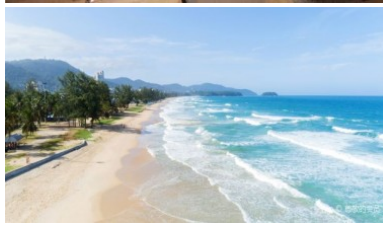

Property Detail

Price	5,308,875 THB
Location	Kata/Karon Thailand
Bedrooms	1
Bathrooms	1
Land Size	area
Building Size	31 sqm
Type	condos

Description

Thailand Property

This Thailand property is a studio plus garden ground floor unit at Aristo Karon. This amazing property in the Thailand region has a clear sea-view overlooking the Andaman Sea and Karon Beach.

The project offers condominium units in a newly built luxury residential complex with all the necessary amenities for a comfortable life on the island.

This Thailand property has unparalleled architecture and is in the heart of Karon and features a 120 sq.m. Aquarium and 400 sq.m. infinity pool with sweeping views of Karon and the Andaman sea.

Located within walking distance of Karon Beach. A resort style condominium located strategically close to many tourist hotspots as well as flashy nightlife areas around Phuket with the objective to provide the ultimate holiday experience for all guests.