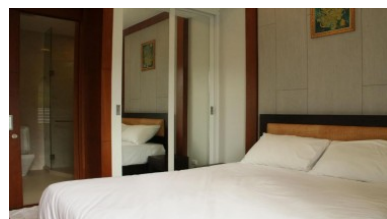

Property Detail

Price	19,100,000 THB
Location	Kata/Karon Thailand
Bedrooms	2
Bathrooms	2
Land Size	area
Building Size	113 sqm
Type	condos

Description

Kata Beach Two Bedroom Condominium

This Kata beach two bedroom condominium is a special design in a modern-tropical style with carefully selected interior and exterior elements throughout the building offering a panoramic ocean view and a lush mountain backdrop.

At your doorsteps are hundreds of restaurants, coffee shops, bars, and shopping outlets.

This Kata Beach two bedroom condominium has an optional furniture package for 700,000 THB and foreign freehold is available for an additional 5,000 THB per SQm.