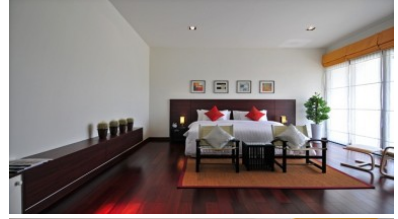

Property Detail

Price	58,382,000 THB
Location	Kathu Thailand
Bedrooms	4
Bathrooms	5
Land Size	2528 area
Building Size	632 sqm
Type	villa

Description

Thailand Real-Estate

This exclusive fairway home is sited within the confines of Phuket Golf & Country Club Kathu (a 27-hole Golf Course).