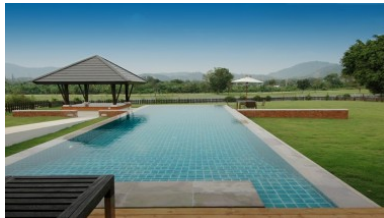

Property Detail

Price	58,382,000 THB
Location	Kathu Thailand
Bedrooms	4
Bathrooms	5
Land Size	2528 area
Building Size	632 sqm
Type	villa

Description

Thailand Real-Estate

This exclusive fairway home is sited within the confines of Phuket Golf & Country Club Kathu (a 27-hole Golf Course).