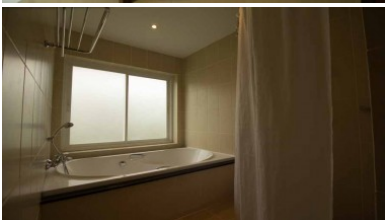

Property Detail

Price	8,900,000 THB
Location	Kathu Thailand
Bedrooms	3
Bathrooms	2
Land Size	550 area
Building Size	256 sqm
Type	villa

Description

Kathu Golf Course Villa

The contemporary golf villa is a single-story, with an open plan living, kitchen, lounge, and dining area with stunning golf and mountain views.

This Kathu Golf Course Villa has 2 king-sized rooms + 1 single bedroom/office and 2 bathrooms. The Master bedroom has a large walk-in robe, en-suite bathroom has a large spa bath and shower.

This golf estate is leasehold ownership which commenced in 2007.