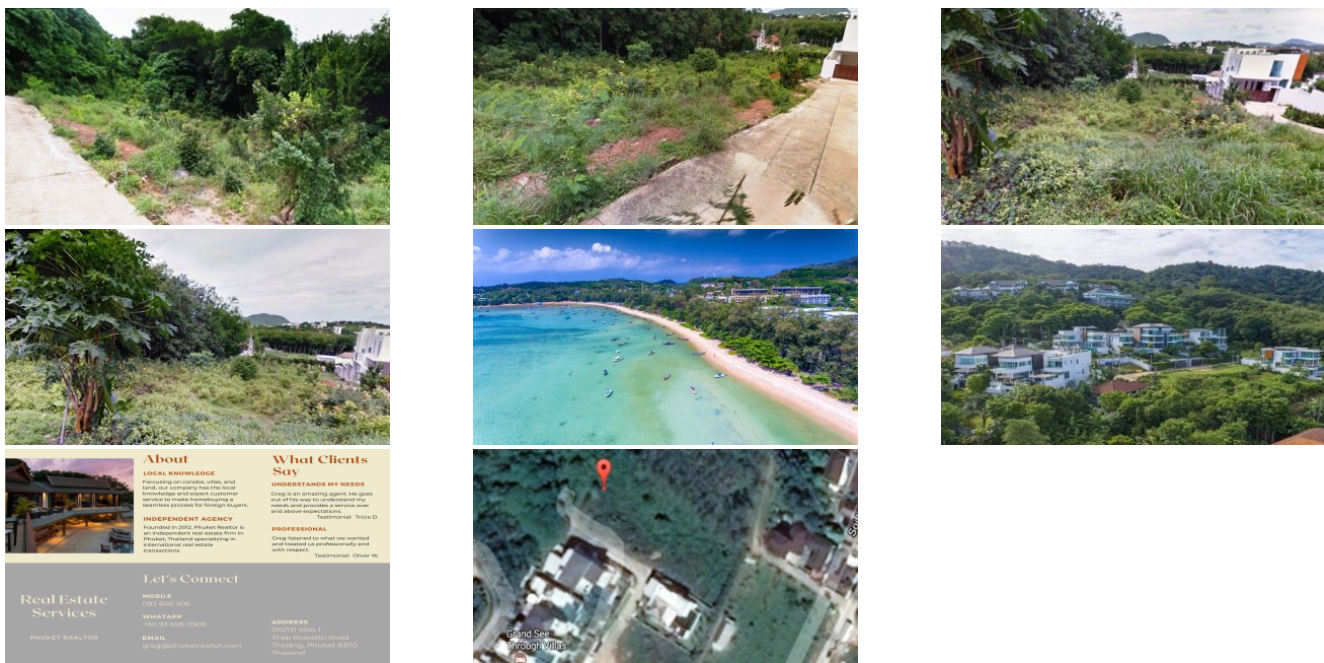

Property Detail

Price	11,000,000 THB
Location	Rawai Thailand
Bedrooms	
Bathrooms	
Land Size	1470 area
Building Size	1470 sqm
Type	land

Description

Land for Sale in Phuket

Accessible via a well-maintained cement road, this property ensures easy navigation and convenience. Electricity is readily available, and the government water supply adds to the comfort and functionality of the land.

Rawai Beach, one of Phuket Island's oldest and most cherished destinations, holds a rich history that adds to its undeniable charm. Long before roads were constructed to reach the now-popular West coast, locals would embark on long tail boats from this beach, exploring the enchanting islands of Phang Nga and the pristine beaches of the West. During high tide, the crystal-clear waters of Rawai emanate stunning hues of green and blue, reminiscent of scenes straight out of a travel magazine.

Beyond its natural beauty, Rawai Beach offers a sandy shoreline and exceptional snorkeling opportunities for those willing to venture just beyond the seabed. Indulge in the underwater wonders and witness a vibrant marine ecosystem that promises endless exploration and adventure.

This remarkable land plot spans an impressive 1,470 square meters, providing ample space to transform your vision into reality. Priced at 11 million baht, the property is open to offers, presenting an incredible opportunity to own a slice of Phuket's paradise at an exceptional value.