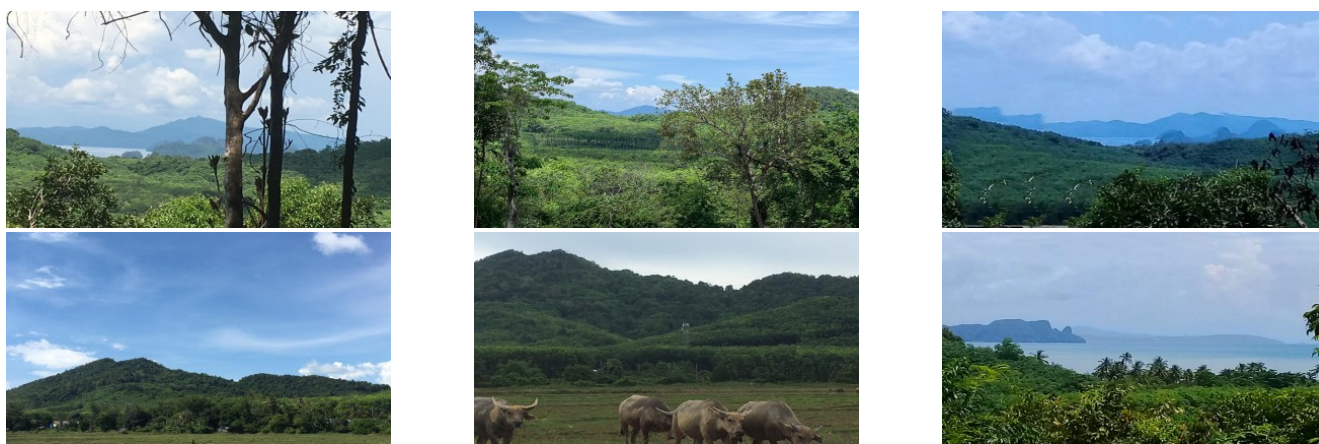

Property Detail

Price	156,000,000 THB
Location	Phang Nga Thailand
Bedrooms	
Bathrooms	
Land Size	83200 area
Building Size	83200 sqm
Type	land

Description

Land in Thailand for Sale

Incredible inland sea view property awaits you on the Northside of Koh Yao Noi, Thailand.

Imagine waking up to breathtaking panoramic sea views every morning, easily accessible right from your doorstep.

Spanning across an impressive 52 Rai, this remarkable land can be yours to shape and divide as you desire, creating your own personal paradise.

With everything prepared for your purchase, seize the opportunity to own this slice of heaven.

Priced at only 3 million baht per Rai, this remarkable land in Thailand presents an exceptional value for those seeking to build a grand private estate.