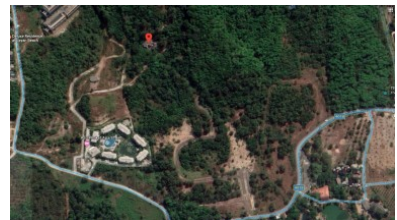

Layan Land for Sale | A Personal Inspection is Highly Recommended

---

Property Detail

Price	64,600,000 THB
Location	Layan Thailand
Bedrooms	
Bathrooms	0
Land Size	6068 area
Building Size	sqm
Type	land

Description

Land for Sale in Thailand

This Layan land for sale in Phuket also includes a Thai villa on the property.

This land for sale in Thailand has electric and water with an easement in place.

The land has a partial sea view and sweeping mountain views. This is a hillside land plot.