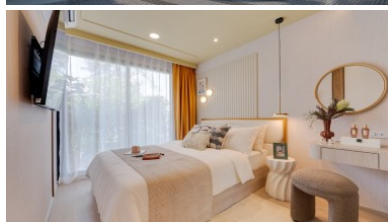

Property Detail

Price	4,090,000 THB
Location	Bang Tao Thailand
Bedrooms	1
Bathrooms	1

Land Size	area
Building Size	26 sqm
Type	condos

Description

New Apartments for Sale

Introducing Origin, an unparalleled Mixed-Use Real Estate Mega Project poised to redefine island living.

Nestled in the heart of Phuket, known as the 'Pearl of the Andaman,' this extraordinary development combines function and affordability, perfectly catering to the ever-growing demand for premium accommodations in one of Thailand's most sought-after destinations, Phuket Thailand. With its strategic location and impeccable design, Origin promises an unparalleled lifestyle experience for residents and visitors alike.

Whether you're seeking a permanent residence, a vacation home, or an investment opportunity, Origin caters to your needs with its diverse range of luxurious accommodations. From the chic SO SUPERIOR studio rooms, offering a hotel-like experience with customizable spaces, to the elegant SO SIGNATURE one-bedroom apartments featuring 'Sexy Bathtubs' and scenic balconies, to the spacious SO SUIT two-bedroom residences perfect for family living, there's something for everyone at Origin.