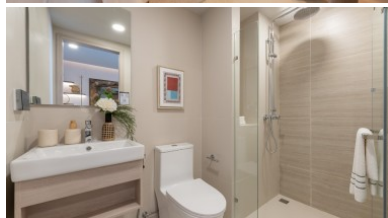

Property Detail

Price	4,090,000 THB
Location	Bang Tao Thailand
Bedrooms	1
Bathrooms	1

Land Size	area
Building Size	26 sqm
Type	condos

Description

New Apartments for Sale

Introducing Origin, an unparalleled Mixed-Use Real Estate Mega Project poised to redefine island living.

Whether you're seeking a permanent residence, a vacation home, or an investment opportunity, Origin caters to your needs with its diverse range of luxurious accommodations. From the chic SO SUPERIOR studio rooms, offering a hotel-like experience with customizable spaces, to the elegant SO SIGNATURE one-bedroom apartments featuring 'Sexy Bathtubs' and scenic balconies, to the spacious SO SUIT two-bedroom residences perfect for family living, there's something for everyone at Origin.