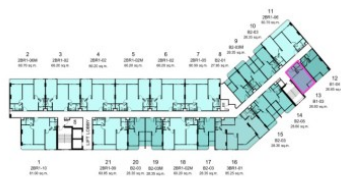

Property Detail

Price	4,090,000 THB
Location	Bang Tao Thailand
Bedrooms	1
Bathrooms	1

Land Size	area
Building Size	26 sqm
Type	condos

Description

New Apartments for Sale

Introducing Origin, an unparalleled Mixed-Use Real Estate Mega Project poised to redefine island living.