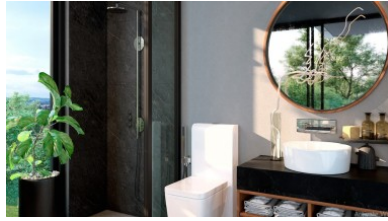

Property Detail

Price	29,500,000 THB
Location	Rawai Thailand
Bedrooms	4
Bathrooms	5
Land Size	426 area
Building Size	402 sqm
Type	villa

Description

Sea View Pool Villa for Sale

Get ready to elevate your lifestyle amidst the perfect blend of modern luxury and serene natural beauty! As construction progresses, we are thrilled to unveil our exclusive collection of pool villas that redefine upscale living.