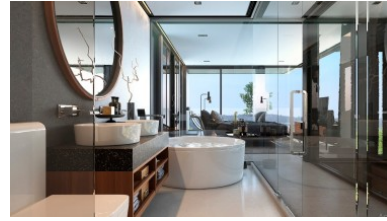

Property Detail

Price	29,500,000 THB
Location	Rawai Thailand
Bedrooms	4
Bathrooms	5
Land Size	426 area
Building Size	402 sqm
Type	villa

Description

Sea View Pool Villa for Sale

Get ready to elevate your lifestyle amidst the perfect blend of modern luxury and serene natural beauty! As construction progresses, we are thrilled to unveil our exclusive collection of pool villas that redefine upscale living.