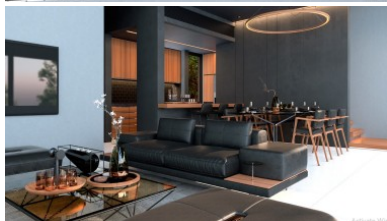

Property Detail

Price	29,500,000 THB
Location	Rawai Thailand
Bedrooms	4
Bathrooms	5
Land Size	426 area
Building Size	402 sqm
Type	villa

Description

Sea View Pool Villa for Sale

Get ready to elevate your lifestyle amidst the perfect blend of modern luxury and serene natural beauty! As construction progresses, we are thrilled to unveil our exclusive collection of pool villas that redefine upscale living.

Your home is a reflection of your identity, and at The Grand Sea Through Rawai, we understand the significance of this. That's why we've spared no effort in crafting a residence that not only embodies luxury but also enhances the joy in your daily life.

Imagine waking up to the gentle rustle of palm trees and the soothing sounds of the sea, right at your doorstep. Our meticulously designed villas aim to provide you with not just a place to live but a sanctuary where luxury, warmth, and peace converge seamlessly with nature.