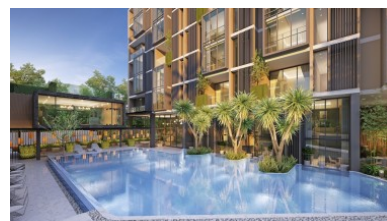

Live the Island Lifestyle in Phuket Thailand | New Condominium & Great Location!