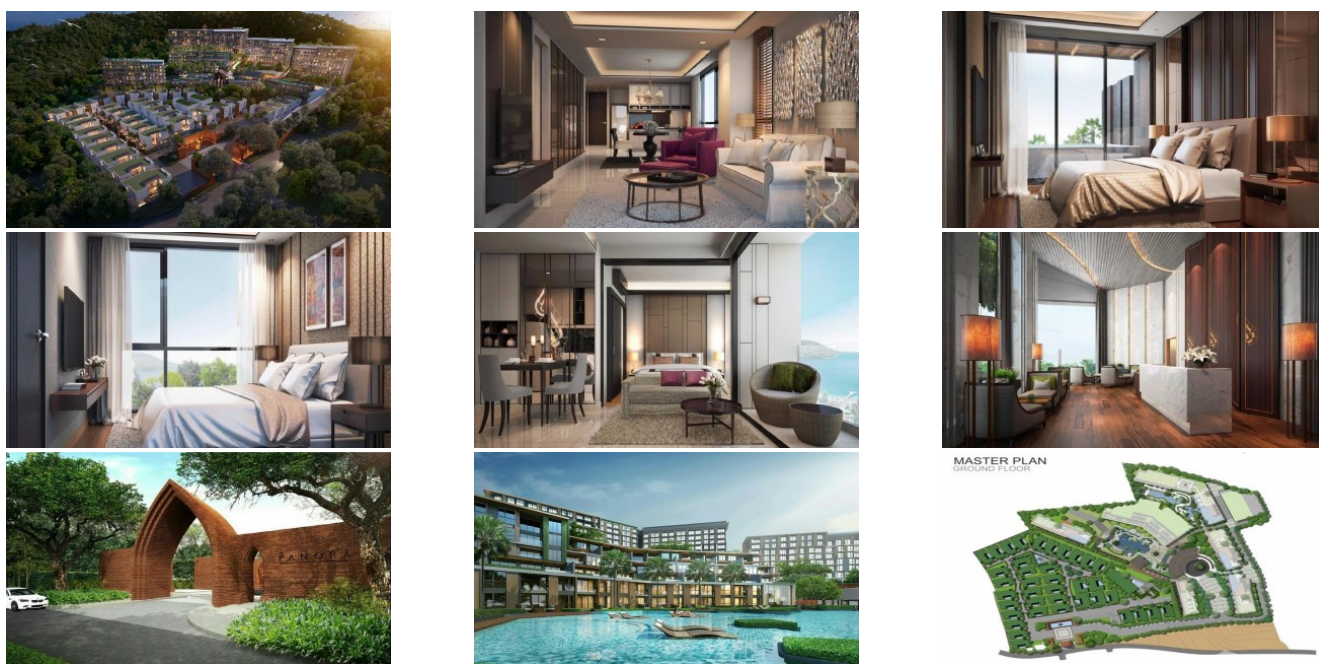

## Mida Grand Surin | Phuket Condominium for Sale | Lovely Facilities

### Property Detail

Price	19,532,000 THB
Location	Surin Thailand
Bedrooms	2
Bathrooms	2
Land Size	area
Building Size	167 sqm
Type	condos

### Description

Phuket Condominium for Sale

Indulge in the luxury of seaside living with this stunning two-bedroom condominium for sale in Surin. This ambitious sea-view condominium complex is the latest masterpiece from the experienced developer, MITA Group Thailand, known for its exceptional craftsmanship.

Surin Beach has been transformed into a new concept of luxury with this development, featuring expansive landscaped gardens, sea-view pools, and a range of top-notch facilities designed for 5-star living. Immerse yourself in the breathtaking beauty of the surroundings and take advantage of the proximity to Surin Beach, offering stunning views that will leave you in awe.